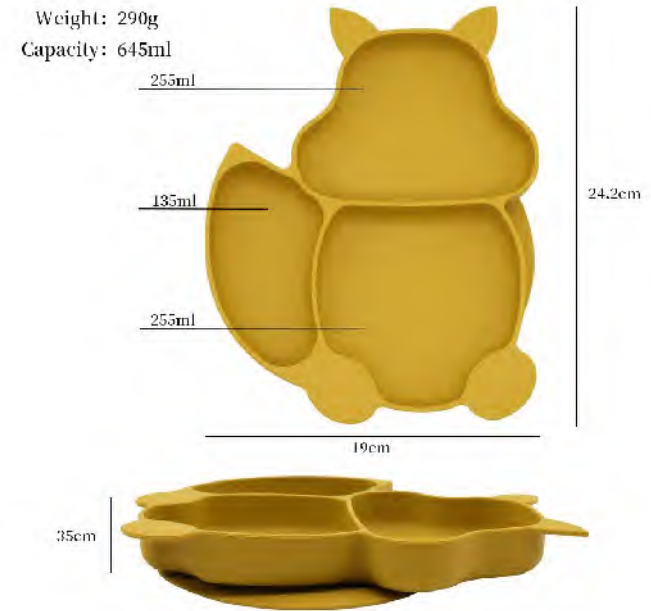

**More Silicone Baby Dinnerware Set Can Be Customized Logo**

Weight: 195g  
Capacity: 525ml

Manual Measurement, will be 1-2mm tolerance.

SP005-1  
Rose Pink

SP005-2  
Dark Pink

SP005-3  
Mango

SP005-4  
Dusty Blue

SP005-5  
Oliver

More Silicone Baby Dinnerware Set Can Be Customized Logo

capacity: 590ml

weight: 410g

Manual Measument, will be 1-3mm tolerance.

SP005-1A  
Rose Pink

SP005-2A  
Dark Pink

SP005-3A  
Mango

SP005-4A  
Dusty Blue

SP005-5A  
Oliver

SP005-1B  
Rose Pink

SP005-2B  
Dark Pink

SP005-3B  
Mango

SP005-4B  
Dusty Blue

SP005-5B  
Oliver

Manual Measurement, will be 1-2mm tolerance.

More Silicone Baby Dinnerware Set Can Be Customized Logo

重量: 135g  
容量: 525ml

Manual Measurement, will be 1-2mm tolerance.

SP008-1  
Dark Pink

SP008-2  
Mango

SP008-3  
Navy Green

SP008-4  
Grey

SP008-5  
Cream