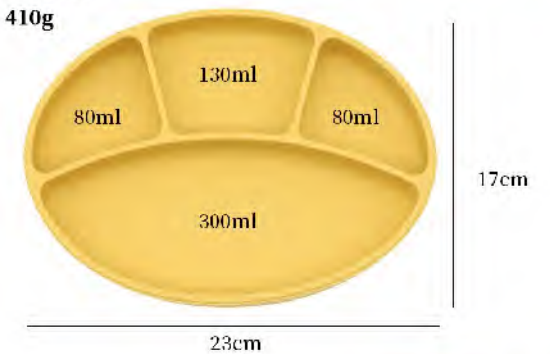

**More Silicone Baby Dinnerware Set Can Be Customized Logo**

Weight: 195g  
Capacity: 525ml

Manual Measurement, will be 1-2mm tolerance.

SP005-1  
Rose Pink

SP005-2  
Dark Pink

SP005-3  
Mango

SP005-4  
Dusty Blue

SP005-5  
Oliver

More Silicone Baby Dinnerware Set Can Be Customized Logo

capacity: 590ml

weight: 410g

Manual Measument, will be 1-3mm tolerance.

SP005-1A  
Rose Pink

SP005-2A  
Dark Pink

SP005-3A  
Mango