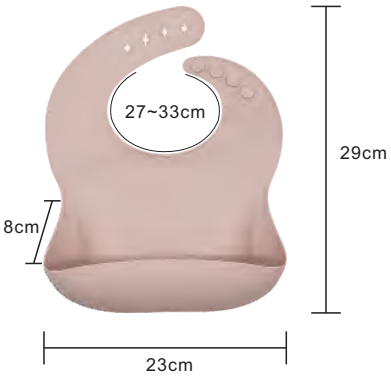

# 01

Silicone Baby Bib

PRODUCT NAME

SB001

WEIGHT:110~120g

MATERIAL

FOOD GRADE SILICONE

Manual measurement with 1~3cm tolerance