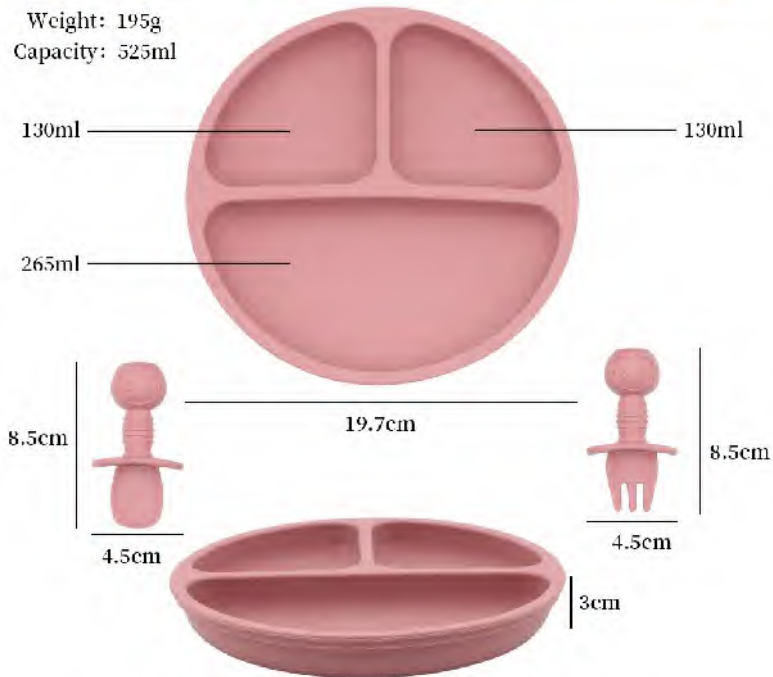

**More Silicone Baby Dinnerware Set Can Be Customized Logo**

Weight: 195g  
Capacity: 525ml

Manual Measurement, will be 1-2mm tolerance.

SP005-1  
Rose Pink

SP005-2  
Dark Pink

SP005-3  
Mango

SP005-4  
Dusty Blue