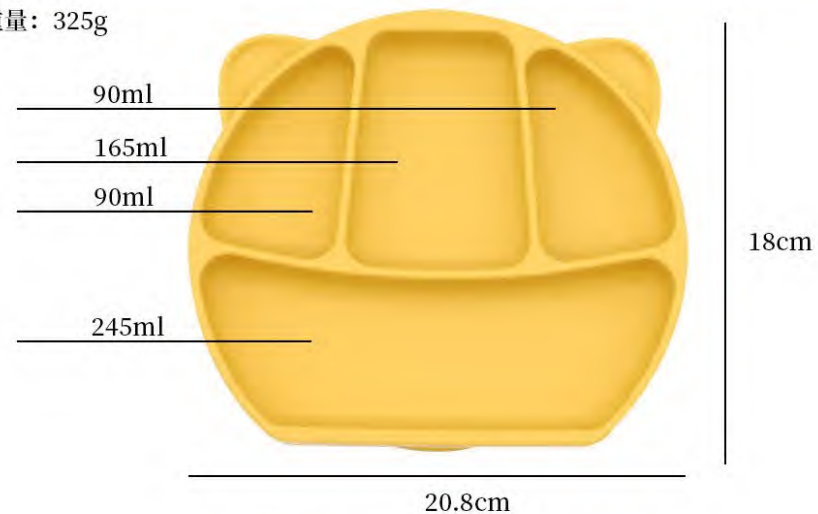

More Silicone Baby Dinnerware Set Can Be Customized Logo

重量: 135g  
容量: 525ml

Manual Measurement, will be 1-2mm tolerance.

SP008-1  
Dark Pink

SP008-2  
Mango

SP008-3  
Navy Green

SP008-4  
Grey

SP008-5  
Cream

SP008-6  
Khaki

More Silicone Baby Dinnerware Set Can Be Customized Logo

重量: 325g

Manual Measument, will be 1-3mm tolerance.

SP009-1  
Dark Salmon

SP009-2  
Dark Pink

SP009-3  
Mango

SP009-4  
Navy Green