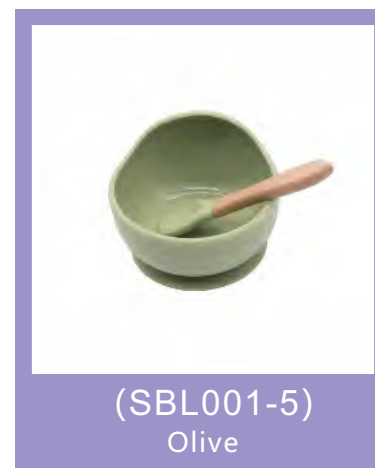

CONTENTS

04

Baby Silicone Bowl and Spoon