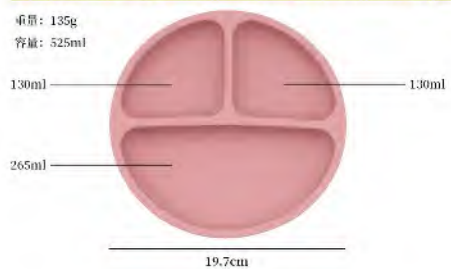

SP005-5  
Oliver

More Silicone Baby Dinnerware Set Can Be Customized Logo

capacity: 590ml

weight: 410g

Manual Measument, will be 1-3mm tolerance.

SP005-1A  
Rose Pink

SP005-2A  
Dark Pink

SP005-3A  
Mango

SP005-4A  
Dusty Blue

SP005-5A  
Oliver

SP005-1B  
Rose Pink

SP005-2B  
Dark Pink

SP005-3B  
Mango

SP005-4B  
Dusty Blue

SP005-5B  
Oliver

Manual Measurement, will be 1-2mm tolerance.

More Silicone Baby Dinnerware Set Can Be Customized Logo

重量: 135g  
容量: 525ml

Manual Measurement, will be 1-2mm tolerance.

SP008-1  
Dark Pink

SP008-2  
Mango

SP008-3  
Navy Green

SP008-4  
Grey

SP008-5  
Cream