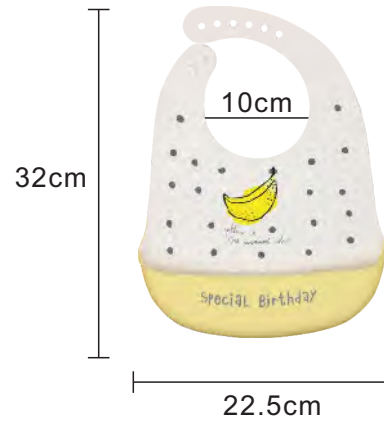

(SB004-8)  
Mint Green

(SB004-9)  
Purple

(SB004-10)  
Pink

(SB004-11)  
Flesh

(SB004-12)  
Marble white

PRODUCT NAME  
SB004  
WEIGHT:110~120g  
MATERIAL  
FOOD GRADE SILICONE

(SB005-1)

(SB005-2)