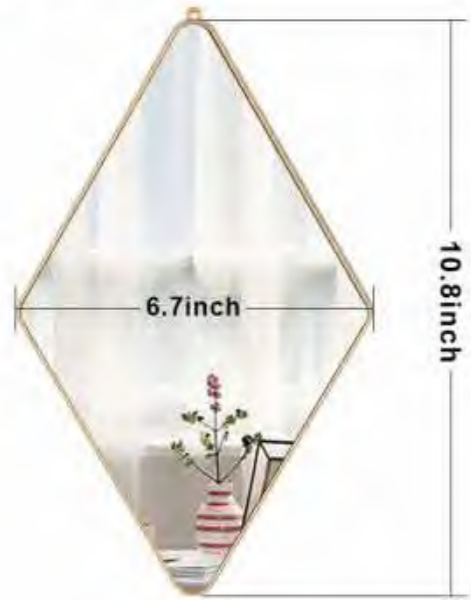

MIRROR
RECOMMENDATIONS

1.4inch