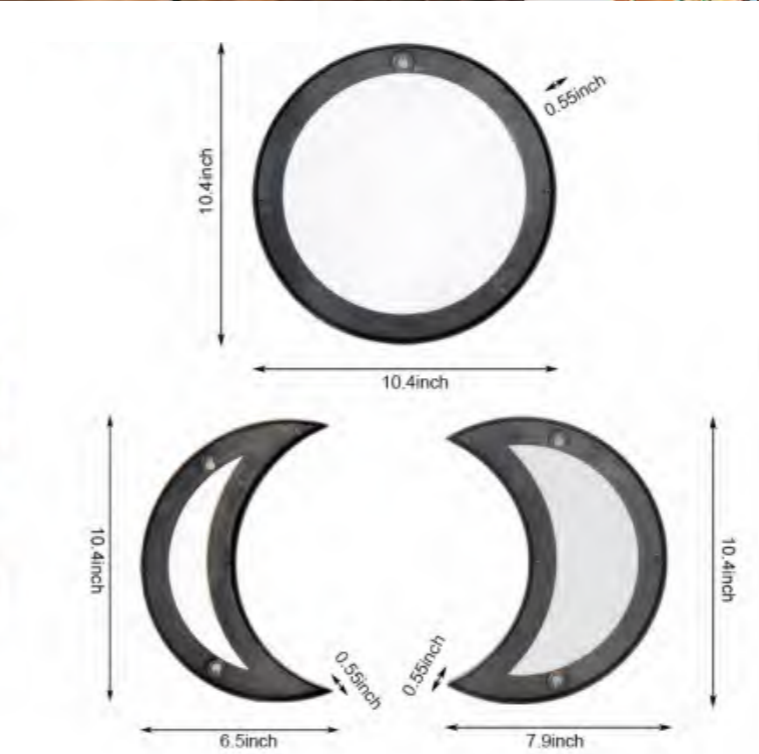

MIRROR
RECOMMENDATIONS

1.4inch