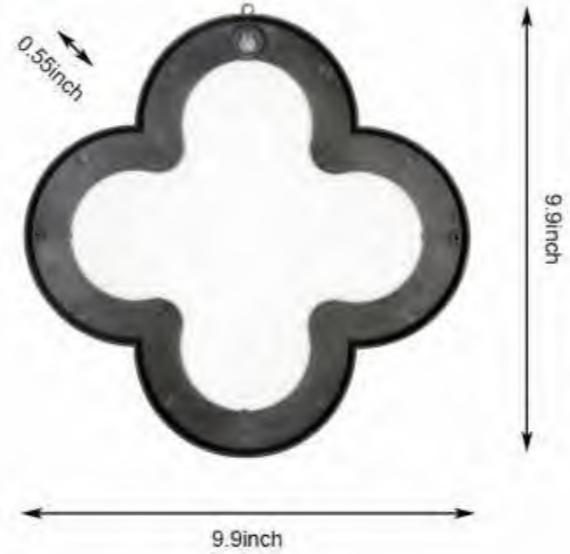

MIRROR
RECOMMENDATIONS

1.4inch