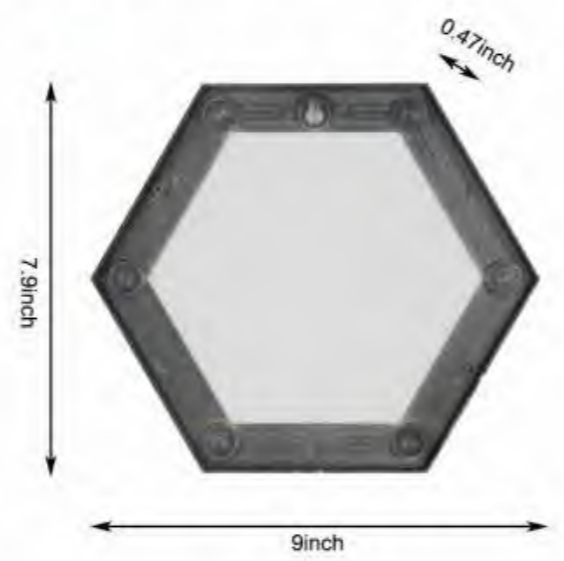

MIRROR
RECOMMENDATIONS

1.4inch