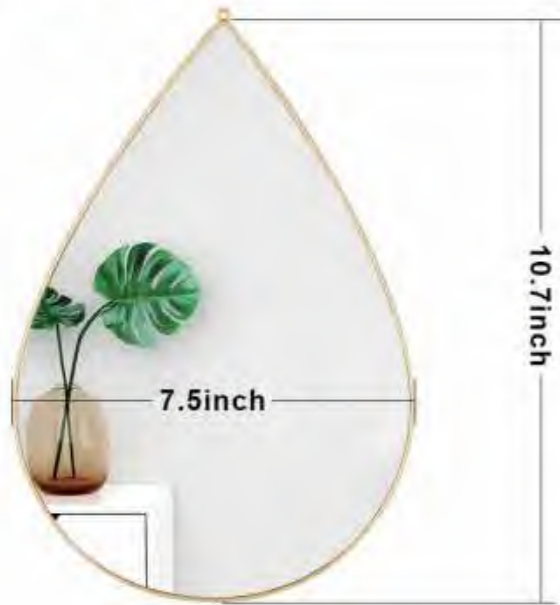

MIRROR
RECOMMENDATIONS

1.4inch