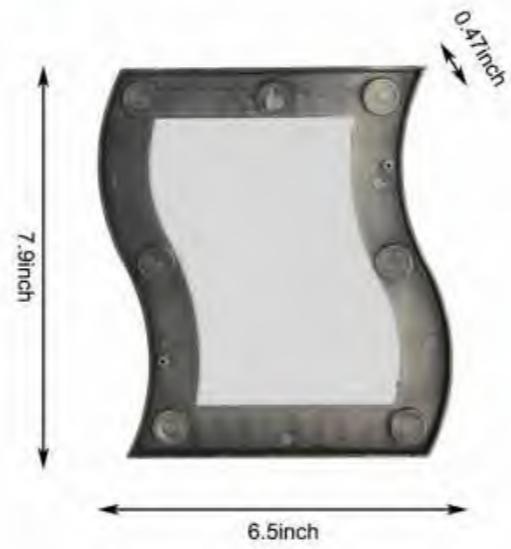

MIRROR
RECOMMENDATIONS

1.4inch