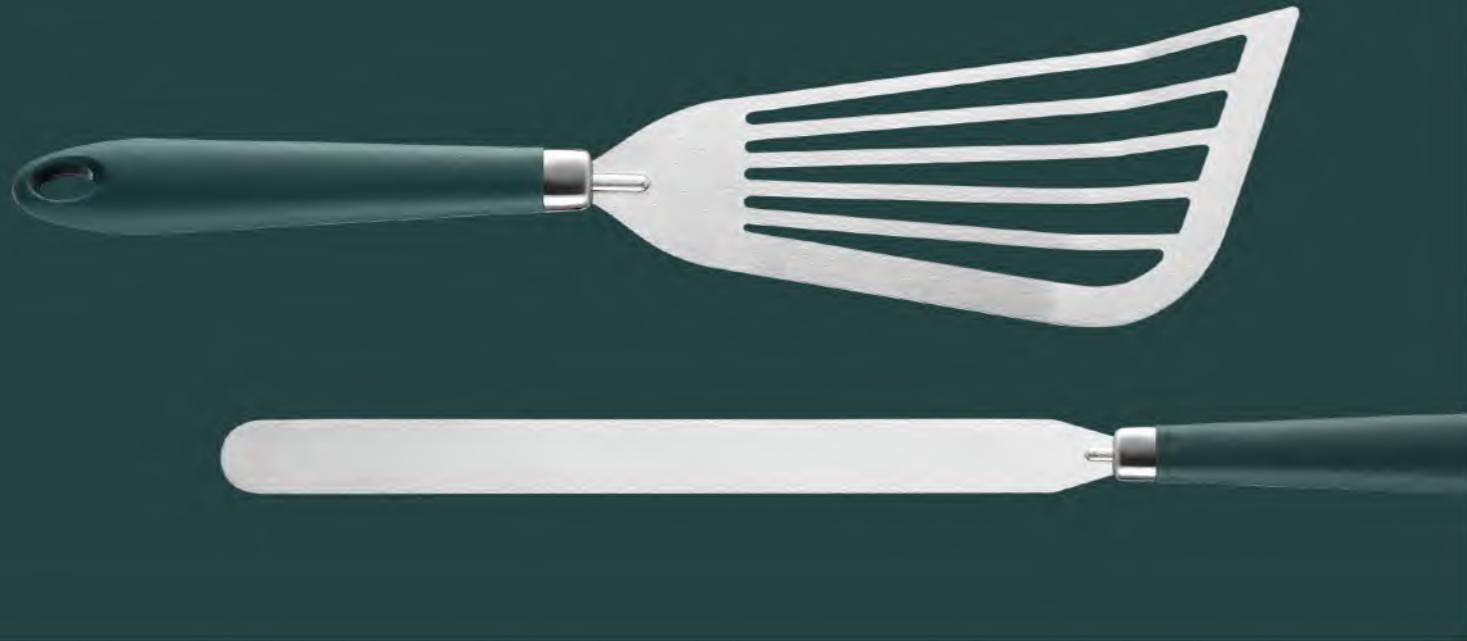

# CAKE SHOVEL SERIES +

蛋糕铲系列

Cake shovel  
series +  
蛋糕铲系列

**NO. HZ001**  
不锈钢直形小号奶油刀  
Stainless steel Straight  
Small butter knife  
Size: 29\*2\*1.5cm  
Weight: 64g

**NO. HZ002**  
不锈钢直形中号奶油刀  
Stainless steel Straight  
Medium butter knife  
Size: 34\*2\*1.5cm  
Weight: 73g