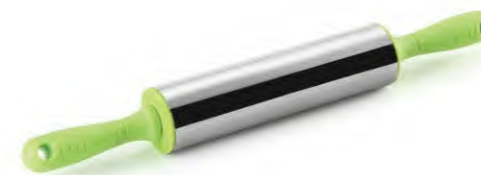

NO. GT007
8寸塑料柄塑料盖擀面杖
8" rolling pin with handle in plastic
Size : 41*5.5cm Weight : 235g