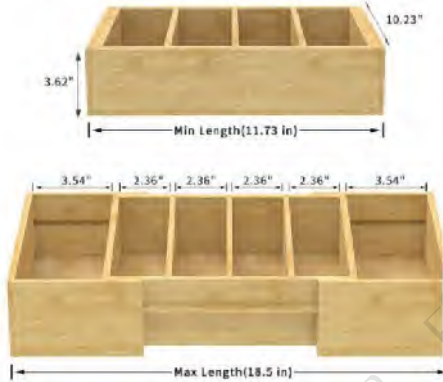

SR-004
29.8*19*8.9cm

SR-005
38*22*9cm

SR-006
21*22*8.5cm

SR-007
24.9*12.4*17.5cm

SR-009
16*16*28cm

CUTLERY ORGANIZERS

CO-001
29.8*26*9.2cm

CO-002
26*35.5*5cm

CO-003
32*43*5cm

CO-004
31*43.2*5cm

CO-005
33*43*5cm

CO-006
26*36*5cm

CO-007
33*43*5cm

CO-008
40*15 - 25.4*6.4cm

MAKEUP ORGANIZERS/TABLETOP STORAGE BOX

COSMETICS