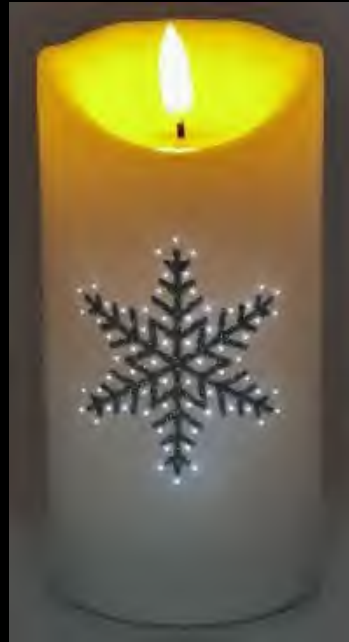

Christmas Wood Decor Lights

**Christmas decorative wood star
shape lamp**

Size: cm

light: warm white LED

Power supply: 2AAA battery box

**decorative wood star hollow
star shape lamp**

Size: cm

light: 6L warm white LED

Power supply: 2AAA battery box

Wooden Christmas
Decorative Table Lights
Size: 17*19*5.5cm
light: warm white copper wire
lights
Power supply: 2AAA battery box

Decorative house table lights

Size: 11*15*2.5cm

light: 4L warm white copper wire lights

Power supply: 2AA battery box

Christmas Candle Lights

Christmas LED Tree

_Pitu

08/23
THE MOMENT

Christmas Stake Light

Christmas Table Lights