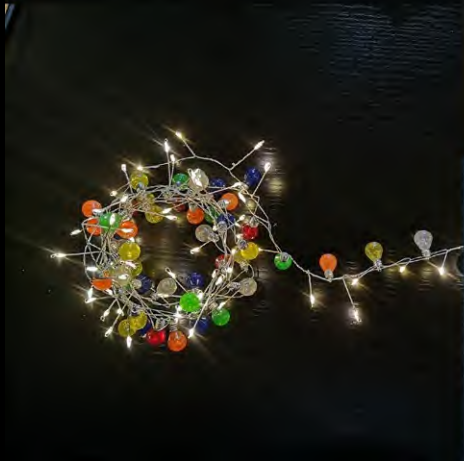

Christmas Wood Decor Lights

**Christmas decorative wood star
shape lamp**

Size: cm

light: warm white LED

Power supply: 2AAA battery box

**decorative wood star hollow
star shape lamp**

Size: cm

light: 6L warm white LED

Christmas Window Lights

Christmas LED strips

真

彩色荷花

我的想法
@机翻代码
每星期上新了!
小开直播 大主播一活一活

LED STRING LIGHTS

Size: 165cm

light: 10L warm white LED