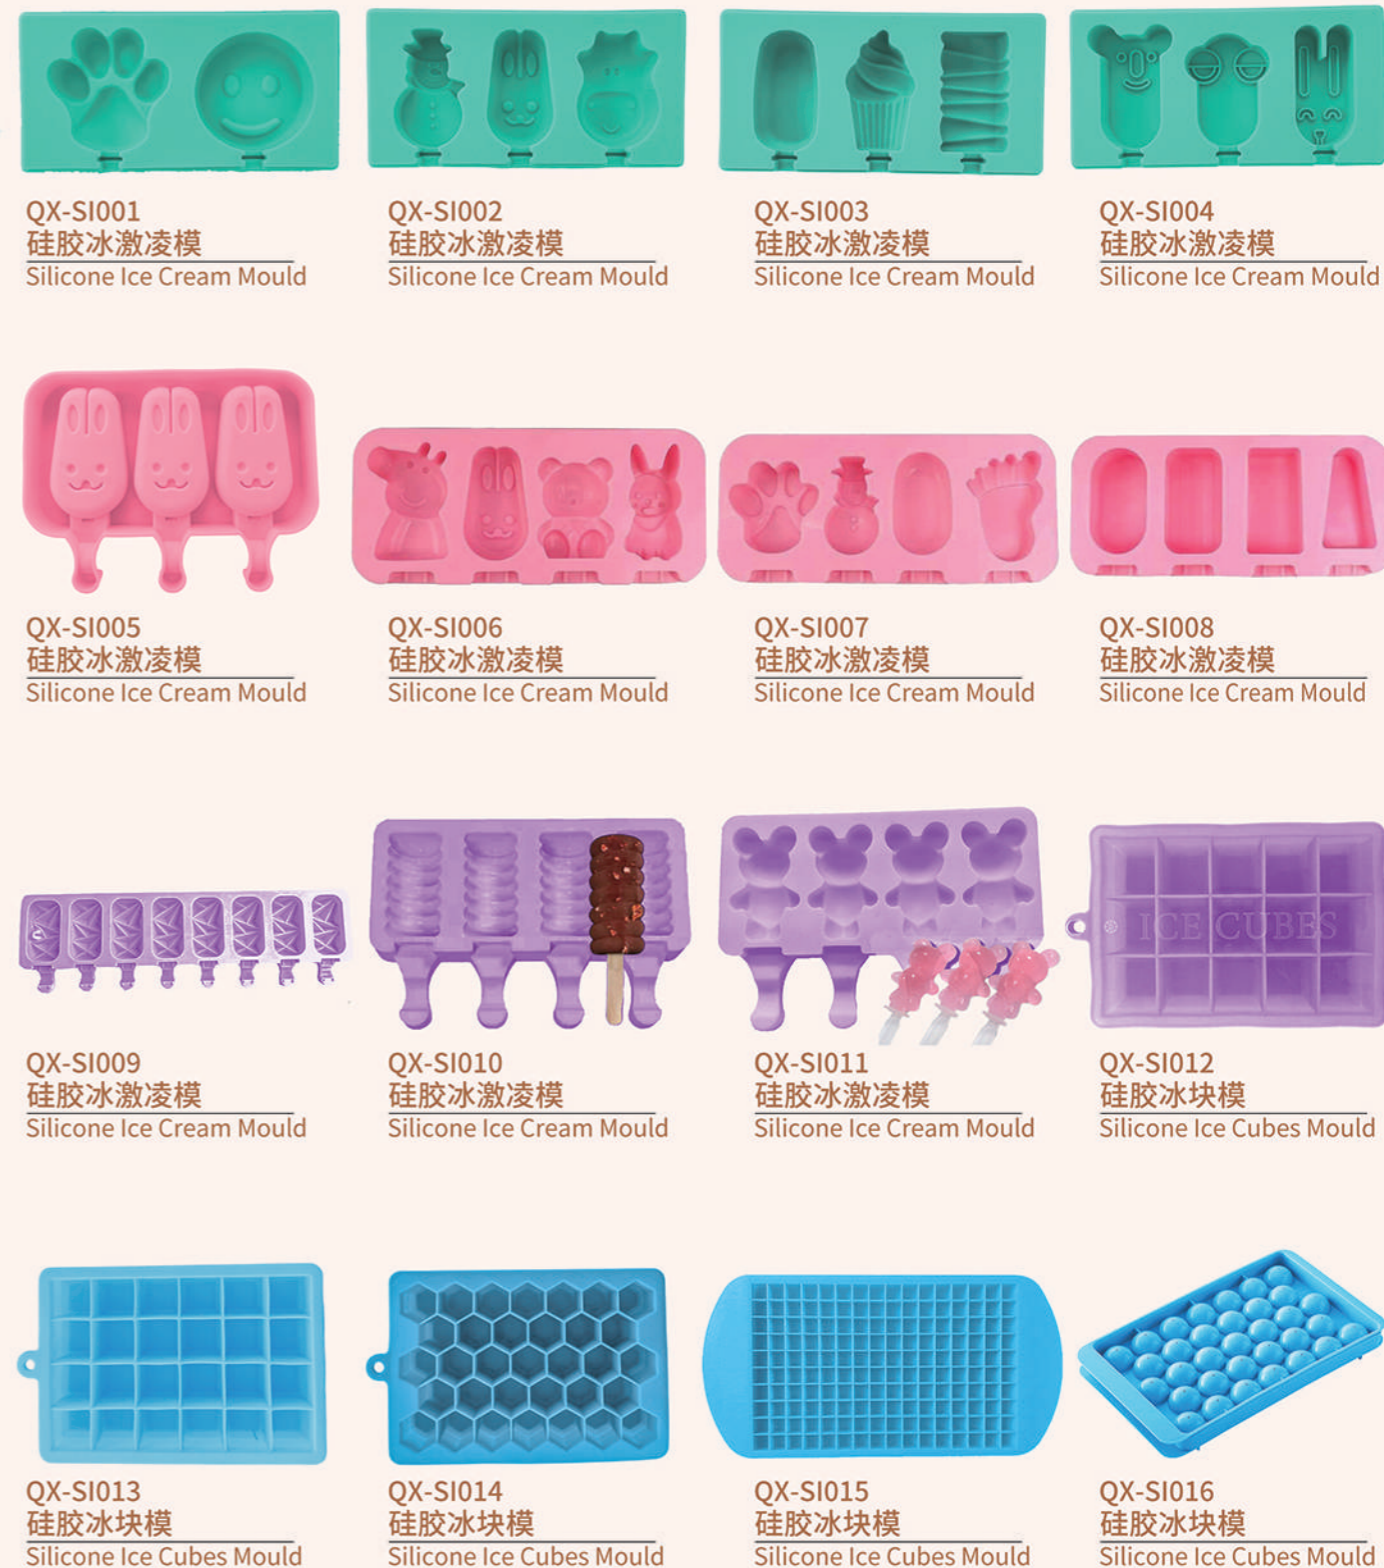

冰模 Silicone Ice Cream & Ice Cubes Mould