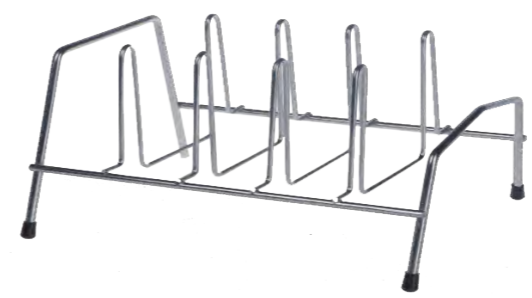

DISH RACK

Iron wire with powder coating

ALUMINUM KITCHEN STORAGE RACKS

100% rust proof

ALUMINUM KITCHEN STORAGE RACKS

100% rust proof

84622

83085

83084

83079

83082

83083

84624

84623

FRYING PAN RACK

FRYING PAN RACK & DISH RACK

SINK DISH RACK

Stainless steel

KITCHEN STORAGE RACK

KITCHEN STORAGE & ORGANIZER

Stainless steel

83551

83550

83552