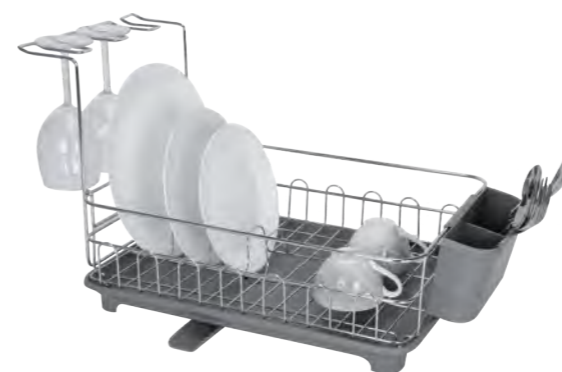

DISH RACK

DISH RACK

82725