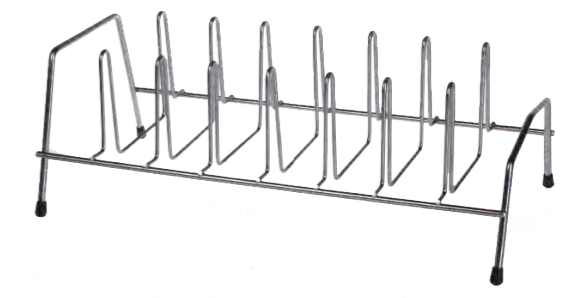

DISH RACK

Iron wire with powder coating

ALUMINUM KITCHEN STORAGE RACKS

100% rust proof

ALUMINUM KITCHEN STORAGE RACKS

100% rust proof

84622

83085

83084

83079

83082

83083

84624

84623

FRYING PAN RACK

FRYING PAN RACK & DISH RACK

SINK DISH RACK

Stainless steel

KITCHEN STORAGE RACK

KITCHEN STORAGE & ORGANIZER

Stainless steel

83551

83550

83552