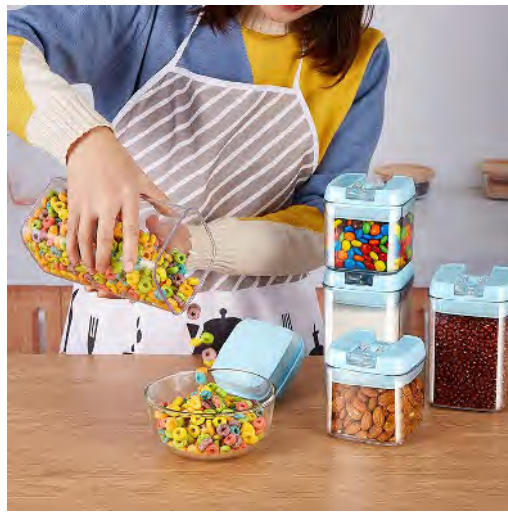

● Square easy buckle can set