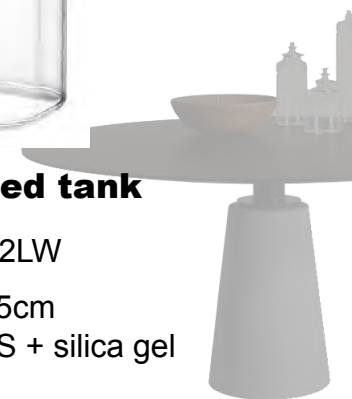

450ml sealed tank

Item no:108357-0.45LW

Size: 14.5*6*9cm

Material: PP + PS + silica gel

1000ML sealed tank

Item no:108357-1LW

Size: 14.5*9*11.3cm

Material: PP + PS + silica gel

1500ML sealed tank

Item no:108357-1.5LW

Size: 14.5*9*16.7cm

Material: PP + PS + silica gel

2000ML sealed tank

Item no:108357-2LW

Size: 14.5*9*22.5cm

Material: PP + PS + silica gel

● Square sealed tank

700ml flap sealed tank

Item no:109023/0.7L

Size: 11.4×8.8×10.7CM

material: PP + as + TPR + silica gel

1100ml flap sealed tank

Item no:109023/1.1L

Size: 11.4×8.8×16CM

material: PP + as + TPR + silica gel

1500ml flap sealed tank

Item no:109023/1.5L

Size: 11.4×8.8×21.3CM

material: PP + as + TPR + silica gel

1900ml flap sealed tank

Item no:109023/1.9L

Size: 11.4*8.8*26.4CM