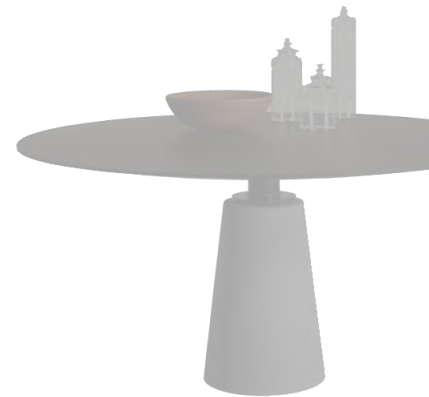

Cover PP + tank body PS

● Square easy buckle can set

6pcs square easy buckle can set

Size: 2pcs 0.5L (10*10.5)
2pcs 0.8L (10*15.5)
2pcs 1.2L (10*20.5)

7pcs square easy buckle can set

Size: 2pcs 0.5L (10*10.5)
2pcs 0.8L (10*15.5)
2pcs 1.2L (10*20.5)
1pcs 1.9L (10*30.5)

5pcs square easy buckle can set

Size: 1pcs 0.5L (10*10.5)
2pcs 0.8L (10*15.5)
1pcs 1.2L (10*20.5)
1pcs 1.9L (10*30.5)

● Black transparent storage set

5-piece black transparent lid storage tank

Size: 1pcs 0.5L (10*10.5)
2pcs 0.8L (10*15.5)
1pcs 1.2L (10*20.5)
1pcs 1.9L (10*30.5)