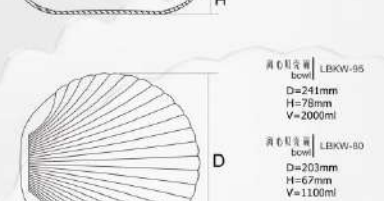

CIRCLES ▲

咖啡杯
coffee cup 230ml | BWB-230
L=118mm
D=φ93mm
H=62mm

碟托
saucer | BWBD-60
D=φ147mm
H=15mm

大号树叶盘 | LSYP-145
large serving plate

树叶盘 | LSYP-115
dinner plate

L=292mm
B=218mm
H=23mm

树叶盘 | LSYP-90
dessert plate

L=229mm
B=170mm
H=18mm

树叶盘 | LSYP-75
dessert plate

L=191mm
B=142mm
H=17mm

树叶汤盘 | LSISP-100
soup plate

L=254mm
B=182mm
H=30mm
V=500ml

树叶碗 | LSYW-110
bowl

L=279mm
B=228mm
H=90mm
V=1800ml

树叶碗 | LSYW-85
bowl

L=215mm
B=171mm
H=78mm
V=800ml

树叶碗 | LSYW-70
bowl

L=178mm
B=140mm
H=62mm
V=500ml

树叶碗 | LSYW-55
bowl

L=140mm
B=110mm
H=50mm
V=200ml

树叶咖啡碟 | SYBD-65
saucer

L=165mm
B=127mm
H=18mm

树叶咖啡杯 | BKB-190
coffee cup 190ml

L=107mm
D=87mm
H=70mm

▲ SHELL

尖角方盘 | JCFP-150
Rectangular plate
L=350mm
B=255mm
H=42mm

尖角盘 | JFP-130
dinner plate
L=325mm
B=262mm
H=35mm

尖角碟 | JFP-85
dessert plate
L=221mm
B=187mm
H=24mm

尖角碗 | JFW-115
Salad bowl
L=293mm
B=237mm
H=79.5mm
V=1900ml