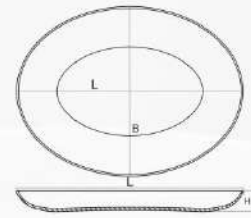

SPARKLE ▲

方邊瓷盤 | Dinner plate | LFBLP-117

L=298mm
B=250mm
H=18mm

方邊瓷盤 | Dessert plate | LFBLP-100

L=254mm
B=212mm
H=16mm

方邊瓷盤 | Soup plate | LFBSP-105

L=260mm
B=218mm
H=42mm
V=600ml

方邊瓷碗 | Bowl | LFBWL-95

L=241mm
B=223mm
H=96mm
V=1900ml

方邊瓷碗 | Bowl | LFBWL-70

L=177mm
B=158mm
H=53mm
V=550ml

LUNA

LUNA ▲

平口鱼盘 | LPKYP-130
Oval plate
L = 330mm
B = 243mm
H = 30mm

碟心浅盘 | LQP-105
Dinner plate
D=∅267mm
H=20mm

碟心浅盘 | LQP-95
Dinner plate
D=∅240mm
H=19mm

碟心浅盘 | LQP-75
Dessert plate
D=∅190mm
H=18mm

平口菜盘 | LPKSP-80
Soup plate
D=∅203mm
H=43mm
V=700ml

平口碗 | LPKW-80
bowl
D=∅203mm
H=83mm
V=1500ml

平口碗 | LPKW-70
bowl
D=∅177mm
H=74mm
V=900ml

平口碗 | LPKW-55
bowl
D=∅140mm
H=59mm
V=500ml

LUNA

H230303 ▲

碟心浅盘 | LQP-105
Dinner plate
D=φ267mm
H=20mm

碟心浅盘 | LQP-95
Dinner plate
D=φ240mm
H=19mm

平口深盘 | LPKSP-80
Soup plate
D=φ203mm
H=43mm

碟心浅盘 | LQP-75
Dessert plate
D=φ190mm
H=18mm

平口碗 | LPKW-70
bowl
D=φ177mm
H=74mm