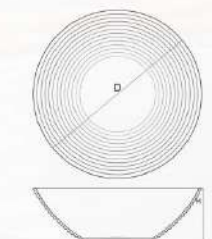

碗碟类 | LYW-85
Oval bowl
with handle
L=214mm
B=133mm
H=40mm
V=500ml

平碟类 | LPDP-105
Pizza plate
D=∅268mm
H=18mm

平碟类 | LPDP-83
Pizza plate
D=∅210mm
H=18mm

EVERYDAY

碟心盘 | LP-102C
dinner plate
D=φ260mm
H=22mm

碟心盘 | LP-75C
dessert plate
D=φ190mm
H=20mm

碟心深盘 | LSP-85C
soup plate
D=φ216mm
H=33mm
V=700ml

碟心碗 | LW-90C
bowl
D=φ227mm
H=80mm
V=1900ml

碟心碗 | LW-60C
bowl
D=φ152mm
H=52mm
V=550ml

碟心盘 | LYMP-105
Pasta plate
D=φ266mm
H=52mm
V=400ml

CIRCLES

圆形餐盘
dinner plate | LBWP-102
D=φ260mm
H=23.6mm

圆形餐盘
dessert plate | LBWP-75
D=φ191mm
H=18mm

圆形餐盘
soup plate | LBWSP-65
D=φ236mm
H=34mm
V=650ml

圆形深碗
bowl | LBWW-95
D=φ241mm
H=76mm
V=1800ml

圆形深碗
bowl | LBWW-70
D=φ178mm
H=55mm
V=700ml

圆形深碗
bowl | LBWW-54
D=φ135mm
H=73mm
V=550ml

CIRCLES ▲

咖啡杯
coffee cup 230ml | BWB-230
L=118mm
D=φ93mm
H=62mm

碟托
saucer | BWBD-60
D=φ147mm
H=15mm

大号树叶盘 | LSYP-145
large serving plate

树叶盘 | LSYP-115
dinner plate

L=292mm
B=218mm
H=23mm

树叶盘 | LSYP-90
dessert plate