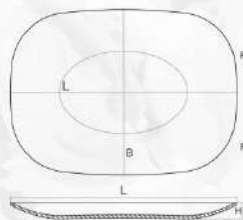

方型陶瓷盘
dinner plate | FFP-115
L=286mm
B=262mm
H=25mm

方型咖啡杯
coffee cup 210ml | FKFB-210
L=100mm
B=78mm
H=70mm

方型咖啡杯碟
saucer | FKBD-58
L=140mm
B=133mm
H=18mm

► B2231

▲ H220302

长方形 | CFP-140
Rectangular plate
L=350mm
B=248mm
H=22mm

方形翻边盘 | FFP-115
dinner plate
L=286mm
B=262mm
H=25mm

方形茶壶 | FCH-1.5L
tea pot
L=210mm
H=200mm

方形翻边碗 | FFW-65
bowl
L=162mm
B=146mm
H=50mm

方形翻边汤盘 | FFS-90
soup plate
L=228mm
B=208mm
H=35mm

方形糖壶 | FTZ-40
sugar pot 270ml
L=103mm
H=106mm

方形咖啡杯 | FKF-210
coffee cup 210ml
L=100mm
B=76mm
H=70mm

方形咖啡杯碟 | FKB-58
saccer
L=140mm
B=133mm
H=18mm

长方形
Rectangular plate | CFP-140
L=350mm
B=248mm
H=22mm

长方形
Rectangular plate | CFP-120
L=200mm
B=225mm
H=15mm