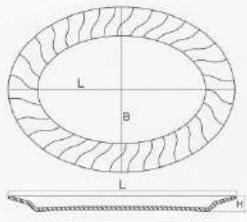

煎炒焗锅
soup bowl(750ml) | XSEV-65
D=142mm
H=130mm

◀ H220801

平盘 | HP-100
dinner plate |
D=φ252mm
H=20mm

平盘 | HP-80
dessert plate |
D=φ202mm
H=16mm

平盘 | HP-70
dessert plate |
D=φ176mm
H=15mm

平碗 | SW-80
stackable bowl |
D=φ151mm
H=65mm

椭圆盘 | HYP-140
oval plate
L=353mm
B=245mm
H=23mm

椭圆盘 | HYP-120
oval plate
L=302mm
B=221mm
H=20mm

椭圆盘 | HYP-100
oval plate
L=252mm
B=176mm
H=17mm

汤碗 | HW-100
soup bowl
D=φ252mm
H=79mm
V=1800ml

汤碗 | HW-90
soup bowl
D=φ227mm
H=70mm
V=1400ml