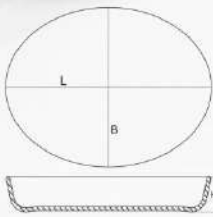

圆形蒸锅
casserole | YGG-2.5L
L=259mm
H=125mm

圆形蒸锅
casserole | YGG-1.5L
L=220mm
H=110mm

圆形蒸锅
casserole | YGG-1L
L=200mm
H=95mm

翻边碗 | FW-45
all purpose bowl
D=φ112mm
H=55mm
V=225ml

翻边碗 | FW-40
all purpose bowl
D=φ94mm
H=43mm
V=120ml