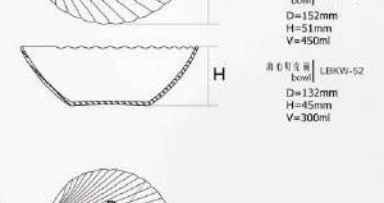

CIRCLES ▲

咖啡杯
coffee cup 230ml | BWB-230
L=118mm
D=φ93mm
H=62mm

碟托
saucer | BWBD-60
D=φ147mm
H=15mm

大号树叶盘 | LSYP-145
large serving plate

树叶盘 | LSYP-115
dinner plate

L=292mm
B=218mm
H=23mm

树叶盘 | LSYP-90
dessert plate

L=229mm
B=170mm
H=18mm

树叶盘 | LSYP-75
dessert plate

L=191mm
B=142mm
H=17mm

树叶汤盘 | LSISP-100
soup plate

L=254mm
B=182mm
H=30mm
V=500ml

树叶碗 | LSYW-110
bowl

L=279mm
B=228mm
H=90mm
V=1800ml

树叶碗 | LSYW-85
bowl

L=215mm
B=171mm
H=78mm
V=800ml

树叶碗 | LSYW-70
bowl

L=178mm
B=140mm
H=62mm
V=500ml

树叶碗 | LSYW-55
bowl

L=140mm
B=110mm
H=50mm
V=200ml

树叶咖啡碟 | SYBD-65
saucer

L=165mm
B=127mm
H=18mm

树叶咖啡杯 | BKB-190
coffee cup 190ml

L=107mm
D=87mm
H=70mm

▲ SHELL

尖角方盘 | JCFP-150
Rectangular plate
L=350mm
B=255mm
H=42mm

尖角盘 | JFP-130
dinner plate
L=325mm
B=262mm
H=35mm

尖角碟 | JFP-85
dessert plate
L=221mm
B=187mm
H=24mm

尖角碗 | JFW-115
Salad bowl
L=293mm
B=237mm
H=79.5mm
V=1900ml