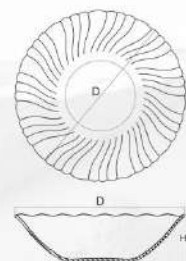

煎炒焗锅
casserole | XSG-2.0L
L=250mm
H=145mm

煎炒焗锅
casserole | XSG-1.5L
L=221mm
H=144mm

煎炒焗锅
casserole | XSG-1.0L
L=197mm
H=120mm