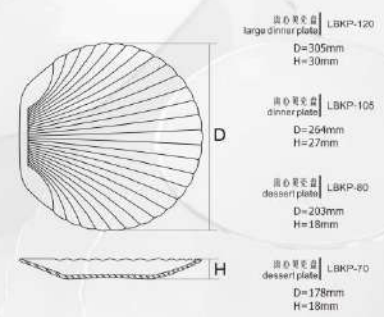

CIRCLES ▲

咖啡杯
coffee cup 230ml | BWB-230
L=118mm
D=φ93mm
H=62mm

碟托
saucer | BWBD-60
D=φ147mm
H=15mm

大号树叶盘 | LSYP-145
large serving plate

树叶盘 | LSYP-115
dinner plate

L=292mm
B=218mm
H=23mm

树叶盘 | LSYP-90
dessert plate

L=229mm
B=170mm
H=18mm

树叶盘 | LSYP-75
dessert plate

L=191mm
B=142mm
H=17mm

树叶汤盘 | LSISP-100
soup plate

L=254mm
B=182mm
H=30mm
V=500ml

树叶碗 | LSYW-110
bowl

L=279mm
B=228mm
H=90mm
V=1800ml

树叶碗 | LSYW-85
bowl

L=215mm
B=171mm
H=78mm
V=800ml

树叶碗 | LSYW-70
bowl

L=178mm
B=140mm
H=62mm
V=500ml

树叶碗 | LSYW-55
bowl

L=140mm
B=110mm
H=50mm
V=200ml

树叶咖啡碟 | SYBD-65
saucer

L=165mm
B=127mm
H=18mm

树叶咖啡杯 | BKB-190
coffee cup 190ml

L=107mm
D=87mm
H=70mm

▲ SHELL

尖角方盘 | JCFP-150
Rectangular plate
L=350mm
B=255mm
H=42mm

尖角盘 | JFP-130
dinner plate
L=325mm
B=262mm
H=35mm

尖角碟 | JFP-85
dessert plate
L=221mm
B=187mm
H=24mm

尖角碗 | JFW-115
Salad bowl
L=293mm
B=237mm
H=79.5mm
V=1900ml