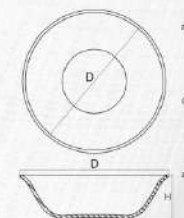

翻边碗
all purpose bowl(deep) | LFBW-105
D=φ266mm
H=75mm
V=2300ml

翻边碗
all purpose bowl(deep) | LFBW-90
D=φ228mm
H=67mm
V=1500ml

翻边碗
all purpose bowl(deep) | LFBW-75
D=φ190mm
H=54.5mm
V=800ml