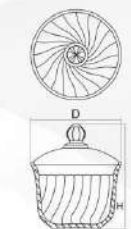

烧饮壶
sugar pot 270ml | XTZ-40
D=ø96mm
H=120mm