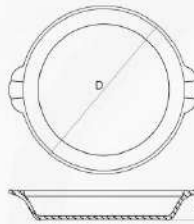

汤勺 | T-55
soup spoon
L=133mm
H=43mm

布蕾碗 | BLW-33
creme brûlée bowl
D=φ85mm
H=45mm
V=145ml

浅碗 | QW-100
shallow bowl
D=φ252mm
H=50mm
V=1900ml

浅碗 | QW-90
shallow bowl
D=φ227mm
H=44mm
V=1450ml

浅碗 | QW-80
shallow bowl
D=φ202mm
H=40mm
V=900ml

浅碗 | QW-70
shallow bowl
D=φ176mm
H=35mm
V=660ml

浅碗 | QW-45
shallow bowl
D=φ115mm
H=26mm
V=140ml

深碗 | SW-70
stackable bowl
D=φ178mm
H=77mm
V=1100ml

深碗 | SW-80
stackable bowl
D=φ151mm
H=65mm
V=730ml

深碗 | SW-50
stackable bowl
D=φ126mm
H=55mm
V=400ml

深碗 | SW-42
stackable bowl
D=φ105mm
H=49mm
V=250ml

圆底盘
with handle | BP-100
round dish
D=φ252mm
H=46mm
V=1400ml

圆底盘
with handle | BP-90
round dish
D=φ227mm
H=46mm
V=1000ml

圆底盘
with handle | BP-80
round dish
D=φ202mm
H=41mm
V=750ml