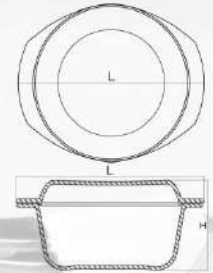

圆形蒸锅
casserole | YGG-2.5L
L=259mm
H=125mm

圆形蒸锅
casserole | YGG-1.5L
L=220mm
H=110mm

圆形蒸锅
casserole | YGG-1L
L=200mm
H=95mm