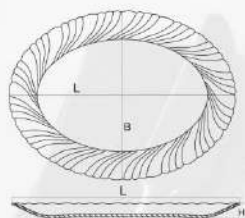

离心碟盘 | LHYF-140
Oval plate
L=135mm
B=265mm
H=23mm

离心碟盘 | LHYF-120
Oval plate
L=304mm
B=227mm
H=20mm