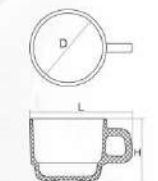

咖啡杯
coffee cup 190ml | KFB-190
L=105mm
D=φ78mm
H=64mm

咖啡杯
coffee cup 250ml | KFB-250
L=110mm
D=φ85mm
H=70mm