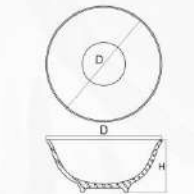

翻边碗 | FW-45
all purpose bowl
D=φ112mm
H=55mm
V=225ml

翻边碗 | FW-40
all purpose bowl
D=φ94mm
H=43mm
V=120ml