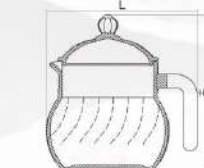

离心深碗 | LHW-45
Deep bowl
D=ø112mm
H=50mm
V=200ml

煎炒焗锅
casserole | XSG-2.0L
L=250mm
H=145mm

煎炒焗锅
casserole | XSG-1.5L
L=221mm
H=144mm

煎炒焗锅
casserole | XSG-1.0L
L=197mm
H=120mm

烧饮壶
tea pot | XCH-1.5L
L=210mm
H=200mm

烧饮杯
coffee cup 160ml | XWB-190
L=105mm
D=ø96mm
H=66mm

烧饮杯
coffee cup 150ml | XWB-150
L=95mm
D=ø78mm
H=61mm

烧饮杯
coffee cup 85ml | XWB-65
L=80mm
D=ø65mm
H=51mm

碟
sauce | HP-55
D=ø138mm
H=17mm

碟
sauce | HP-50
D=ø126mm
H=18mm