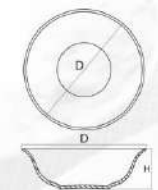

翻边浅碗
all purpose bowl (shallow) | LFWQ-75
D=φ190mm
H=33mm
V=500ml

翻边碗
all purpose bowl | LFW-65
D=φ163mm
H=54mm
V=550ml