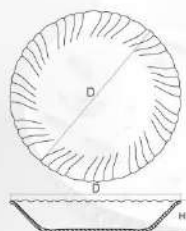

真心茶盘 | LHSP-75
Soup plate
D=φ190mm
H=28mm

瓷杯杯
coffee cup 190ml | XWB-100

L=105mm
D=φ86mm
H=66mm

碟
saucer | HP-55
D=φ138mm
H=17mm

▲ H220809

▲ H220304

离心瓷碗 | LHP-105
Dinner plate
D=φ266mm
H=25.5mm

▲ H220301

离心瓷碗 | LHP-105
Bowl
D=φ165mm
H=44mm

离心瓷盘 | LHP-105
Dinner plate
D=φ266mm
H=25.5mm

离心碟盘 | LHYF-140
Oval plate
L=135mm
B=265mm
H=23mm

离心碟盘 | LHYF-120
Oval plate
L=304mm
B=227mm
H=20mm

离心浅碗
Shallow bowl | LHQW-115
D=ø292mm
H=54mm
V=2000ml

离心深盘 | LHSP-85
Soup plate
D=ø241mm
H=35.5mm
V=900ml

离心深盘 | LHSP-80
Soup plate
D=ø226mm
H=32.5mm
V=700ml

离心深盘 | LHSP-85
Soup plate
D=ø215mm
H=23mm
V=620ml

离心深盘 | LHSP-75
Soup plate
D=ø190mm
H=28mm
V=440ml