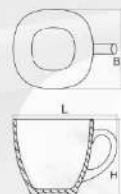

方形翻边深盘
soup plate | FFSP-90
L=228mm
B=208mm
H=35mm
V=600ml

方形泡茶
tea pot | FCH-1.5L
L=210mm
H=200mm

方形咖啡杯碟
saucer | FKBD-58
L=140mm
B=133mm
H=18mm

方形咖啡杯碟
saucer | FKBD-47
L=116mm
B=109mm
H=15mm

方形咖啡杯
coffee cup 210ml | FKFB-210
L=100mm
B=78mm
H=70mm

方形咖啡杯
coffee cup 85ml | FKFB-85
L=74mm
B=58mm
H=54mm

方形奶盅
milk pot 240ml | FNB-240
L=116mm
B=94mm
H=77mm

方形奶盅
sugar pot 210ml | FTZ-33
L=78mm
B=78mm
H=115mm

方形食盐罐
Salt shaker | FSYG
L=42mm
H=80mm

方形胡椒罐
Pepper shaker | FHJG
L=42mm
H=80mm