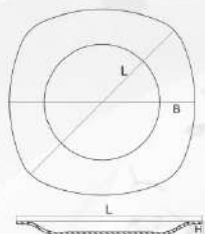

方形咖啡杯 | FKF-210
coffee cup 210ml
L=100mm
B=76mm
H=70mm

方形咖啡杯碟 | FKB-58
saccer
L=140mm
B=133mm
H=18mm

长方形
Rectangular plate | CFP-140
L=350mm
B=248mm
H=22mm

长方形
Rectangular plate | CFP-120
L=200mm
B=225mm
H=15mm

方形翻边碗
bowl | FPW-90
L=225mm
B=203mm
H=69mm
V=1200ml

方形翻边碗
bowl | FPW-78
L=198mm
B=178mm
H=58mm
V=800ml

方形翻边碗
bowl | FPW-65
L=162mm
B=146mm
H=50mm
V=495ml

方形翻边碗
bowl | FPW-50
L=125mm
B=113mm
H=30mm
V=200ml