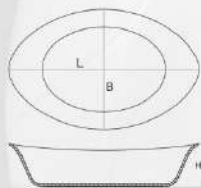

平口浅盘 | LQP-165
Dinner plate
D = \varnothing 267mm
H = 20mm

平口深盘 | LPKSP-80
Soup plate
D = \varnothing 203mm
H = 43mm

平口浅盘 | LQP-75
Dessert plate
D = \varnothing 190mm
H = 18mm

半口碗 | LPKW-80
bow
D = \varnothing 203mm
H = 83mm

毛碗 | DW-53
D=φ134mm
H=70.5mm
V=500ml

离心磨口深碗 | LKW-70
bowl
D=φ178mm
H=73.5mm
V=1000ml

STREAM ▲

圆底浅碗
Round dish
with handle | LQWR-115
L=295mm
B=∅279mm
H=50mm
V=2000ml

圆底浅碗
Round dish
with handle | LQWR-108
L=275mm
B=∅260mm
H=47mm
V=1700ml

浅碗 | LQW-102
Shallow bowl | LQW-102
D=∅260mm
H=40mm
V=1500ml

浅碗 | LQW-87
Shallow bowl | LQW-87
D=∅220mm
H=50mm
V=1300ml

碗碟类 | LYW-126
Oval bowl
with handle
L=323mm
B=200mm
H=74mm
V=1800ml

碗碟类 | LYW-115
Oval bowl
with handle
L=292mm
B=180mm
H=66mm
V=1000ml

碗碟类 | LYW-85
Oval bowl
with handle
L=214mm
B=133mm
H=40mm
V=500ml

平碟类 | LPDP-105
Pizza plate
D=∅268mm
H=18mm

平碟类 | LPDP-83
Pizza plate
D=∅210mm
H=18mm

EVERYDAY

碟心盘 | LP-102C
dinner plate
D=φ260mm
H=22mm

碟心盘 | LP-75C
dessert plate
D=φ190mm
H=20mm