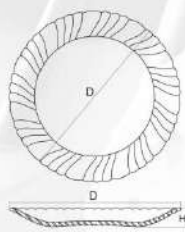

离心花盘 | LHP-100
Dinner plate
D=ø252mm
H=25mm

离心花盘 | LHP-95
Dinner plate
D=ø241mm
H=23mm

离心花盘 | LHP-85
Dessert plate
D=ø215mm
H=20.5mm

离心花盘 | LHP-80
Dessert plate
D=ø200mm
H=19.5mm