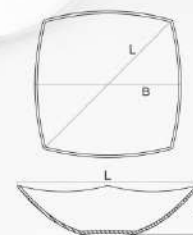

L=229mm
B=170mm
H=18mm

树叶盘 | LSYP-75
dessert plate

L=191mm
B=142mm
H=17mm

树叶汤盘 | LSISP-100
soup plate

L=254mm
B=182mm
H=30mm
V=500ml

树叶碗 | LSYW-110
bowl

L=279mm
B=228mm
H=90mm
V=1800ml

树叶碗 | LSYW-85
bowl

L=215mm
B=171mm
H=78mm
V=800ml

树叶碗 | LSYW-70
bowl

L=178mm
B=140mm
H=62mm
V=500ml

树叶碗 | LSYW-55
bowl

L=140mm
B=110mm
H=50mm
V=200ml

树叶咖啡碟 | SYBD-65
saucer

L=165mm
B=127mm
H=18mm

树叶咖啡杯 | BKB-190
coffee cup 190ml

L=107mm
D=87mm
H=70mm

▲ SHELL

尖角方盘 | JCFP-150
Rectangular plate
L=350mm
B=255mm
H=42mm

尖角盘 | JFP-130
dinner plate
L=325mm
B=262mm
H=35mm

尖角碟 | JFP-85
dessert plate
L=221mm
B=187mm
H=24mm

尖角碗 | JFW-115
Salad bowl
L=293mm
B=237mm
H=79.5mm
V=1900ml