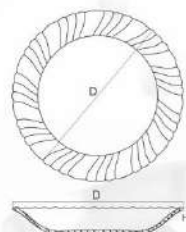

离心斗碗 | LHDW-65
Bowl
D=ø165mm
H=44mm
V=400ml

离心斗碗 | LHDW-55
Bowl
D=ø140mm
H=38mm
V=300ml

汤碗 | TW-55
soup bowl(750ml)
D=142mm
H=130mm

离心花盘 | LHP-105
Dinner plate
D=ø256mm
H=25.5mm

离心花盘 | LHP-100
Dinner plate
D=ø252mm
H=25mm

离心花盘 | LHP-95
Dinner plate
D=ø241mm
H=23mm

离心花盘 | LHP-85
Dessert plate
D=ø215mm
H=20.5mm

离心花盘 | LHP-80
Dessert plate
D=ø200mm
H=19.5mm

离心花盘 | LHP-75
Dessert plate
D=ø190mm
H=18mm

离心深碗 | LHW-100
Deep bowl
D=ø254mm
H=98mm
V=2500ml