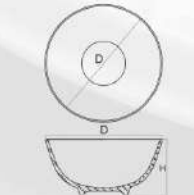

碗 | W-50
footed bowl
D=φ126mm
H=67mm
V=350ml

碗 | W-45
rice bowl
D=φ113mm
H=55mm
V=250ml