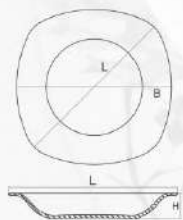

方形翻边深盘
soup plate | FFSP-95
L=240mm
B=220mm
H=35mm
V=650ml

方形翻边深盘
soup plate | FFSP-90
L=228mm
B=208mm
H=35mm
V=600ml