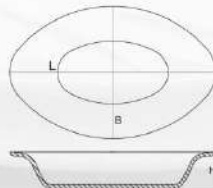

深碗 | SW-42
stackable bowl
D=φ105mm
H=49mm
V=250ml

圆底盘
with handle | BP-100
round dish
D=φ252mm
H=46mm
V=1400ml

圆底盘
with handle | BP-90
round dish
D=φ227mm
H=46mm
V=1000ml

圆底盘
with handle | BP-80
round dish
D=φ202mm
H=41mm
V=750ml

圆形蒸锅
casserole | YGG-2.5L
L=259mm
H=125mm

圆形蒸锅
casserole | YGG-1.5L
L=220mm
H=110mm

圆形蒸锅
casserole | YGG-1L
L=200mm
H=95mm

翻边碗 | FW-45
all purpose bowl
D=φ112mm
H=55mm
V=225ml

翻边碗 | FW-40
all purpose bowl
D=φ94mm
H=43mm
V=120ml

椭圆形盘 | TW-110
oval dish
L=263mm
B=204mm
H=46mm
V=1200ml

碗 | W-50
footed bowl
D=φ126mm
H=67mm
V=350ml

碗 | W-45
rice bowl
D=φ113mm
H=55mm
V=250ml

深碗
with handle | YW-115
oval bowl
L=285mm
B=183mm
H=59mm
V=1600ml