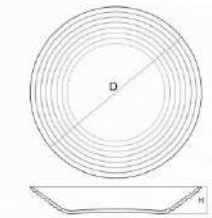

碗碟类 | LYW-85
Oval bowl
with handle
L=214mm
B=133mm
H=40mm
V=500ml

平碟类 | LPDP-105
Pizza plate
D=∅268mm
H=18mm

平碟类 | LPDP-83
Pizza plate
D=∅210mm
H=18mm

EVERYDAY

碟心盘 | LP-102C
dinner plate
D=φ260mm
H=22mm

碟心盘 | LP-75C
dessert plate
D=φ190mm
H=20mm

碟心深盘 | LSP-85C
soup plate
D=φ216mm
H=33mm
V=700ml

碟心碗 | LW-90C
bowl
D=φ227mm
H=80mm
V=1900ml

碟心碗 | LW-60C
bowl
D=φ152mm
H=52mm
V=550ml

碟心盘 | LYMP-105
Pasta plate
D=φ266mm
H=52mm
V=400ml

CIRCLES

圆形餐盘
dinner plate | LBWP-102
D=φ260mm
H=23.6mm

圆形餐盘
dessert plate | LBWP-75
D=φ191mm
H=18mm

圆形餐盘
soup plate | LBWSP-65
D=φ236mm
H=34mm
V=650ml

圆形深碗
bowl | LBWW-95
D=φ241mm
H=76mm
V=1800ml

圆形深碗
bowl | LBWW-70
D=φ178mm
H=55mm
V=700ml

圆形深碗
bowl | LBWW-54
D=φ135mm
H=73mm
V=550ml

CIRCLES ▲

咖啡杯
coffee cup 230ml | BWB-230
L=118mm
D=φ93mm
H=62mm

碟托
saucer | BWBD-60
D=φ147mm
H=15mm

大号树叶盘 | LSYP-145
large serving plate

树叶盘 | LSYP-115
dinner plate

L=292mm
B=218mm
H=23mm

树叶盘 | LSYP-90
dessert plate