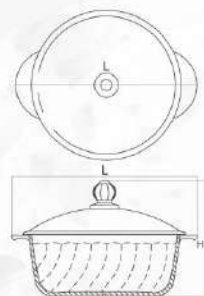

煎炒焗锅
casserole | XSG-2.0L
L=250mm
H=145mm

煎炒焗锅
casserole | XSG-1.5L
L=221mm
H=144mm

煎炒焗锅
casserole | XSG-1.0L
L=197mm
H=120mm