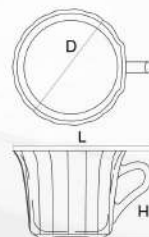

CIRCLES ▲

咖啡杯
coffee cup 230ml | BWB-230
L=118mm
D=φ93mm
H=62mm

碟托
saucer | BWBD-60
D=φ147mm
H=15mm

大号树叶盘 | LSYP-145
large serving plate

树叶盘 | LSYP-115
dinner plate

L=292mm
B=218mm
H=23mm

树叶盘 | LSYP-90
dessert plate

L=229mm
B=170mm
H=18mm

树叶盘 | LSYP-75
dessert plate

L=191mm
B=142mm
H=17mm

树叶汤盘 | LSISP-100
soup plate

L=254mm
B=182mm
H=30mm
V=500ml

树叶碗 | LSYW-110
bowl

L=279mm
B=228mm
H=90mm
V=1800ml

树叶碗 | LSYW-85
bowl

L=215mm
B=171mm
H=78mm
V=800ml

树叶碗 | LSYW-70
bowl

L=178mm
B=140mm
H=62mm
V=500ml

树叶碗 | LSYW-55
bowl

L=140mm
B=110mm
H=50mm
V=200ml

树叶咖啡碟 | SYBD-65
saucer

L=165mm
B=127mm
H=18mm

树叶咖啡杯 | BKB-190
coffee cup 190ml

L=107mm
D=87mm
H=70mm

▲ SHELL

尖角方盘 | JCFP-150
Rectangular plate
L=350mm
B=255mm
H=42mm

尖角盘 | JFP-130
dinner plate
L=325mm
B=262mm
H=35mm

尖角碟 | JFP-85
dessert plate
L=221mm
B=187mm
H=24mm

尖角碗 | JFW-115
Salad bowl
L=293mm
B=237mm
H=79.5mm
V=1900ml