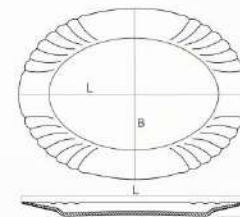

STREAM

离心磨口碟盘 | LKP-140
Oval plate
L=355mm
B=265mm
H=22mm