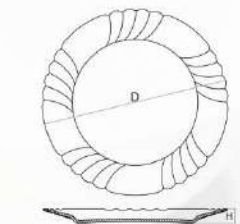

离心磨口盘 | LKP-100
Dinner plate
D=φ254mm
H=19.7mm