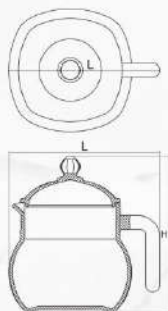

方形翻边碗
bowl | FPW-90
L=225mm
B=203mm
H=69mm
V=1200ml

方形翻边碗
bowl | FPW-78
L=198mm
B=178mm
H=58mm
V=800ml

方形翻边碗
bowl | FPW-65
L=162mm
B=146mm
H=50mm
V=495ml

方形翻边碗
bowl | FPW-50
L=125mm
B=113mm
H=30mm
V=200ml

方形翻边盘
dinner plate | FFP-115
L=286mm
B=262mm
H=25mm

方形翻边盘
dessert plate | FFP-85
L=212mm
B=195mm
H=19mm

方形烤碗
casserole | FSG-2.0L
L=245mm
H=160mm

方形烤碗
casserole | FSG-1.5L
L=232mm
H=155mm

方形翻边深盘
soup plate | FFSP-95
L=240mm
B=220mm
H=35mm
V=650ml

方形翻边深盘
soup plate | FFSP-90
L=228mm
B=208mm
H=35mm
V=600ml

方形泡茶
tea pot | FCH-1.5L
L=210mm
H=200mm

方形咖啡杯碟
saucer | FKBD-58
L=140mm
B=133mm
H=18mm

方形咖啡杯碟
saucer | FKBD-47
L=116mm
B=109mm
H=15mm

方形咖啡杯
coffee cup 210ml | FKFB-210
L=100mm
B=78mm
H=70mm