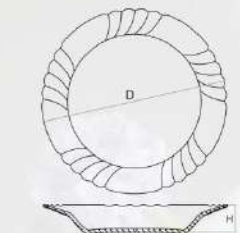

离心磨口碟盘 | LKSP-80
Soup plate
D=φ229mm
H=35mm
V=600ml