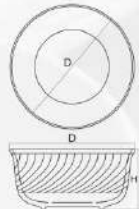

椭圆盘 | HYP-140
oval plate
L=353mm
B=245mm
H=23mm

椭圆盘 | HYP-120
oval plate
L=302mm
B=221mm
H=20mm

椭圆盘 | HYP-100
oval plate
L=252mm
B=176mm
H=17mm

汤碗 | HW-100
soup bowl
D=φ252mm
H=79mm
V=1800ml

汤碗 | HW-90
soup bowl
D=φ227mm
H=70mm
V=1400ml

汤碗 | HW-80
soup bowl
D=φ202mm
H=60mm
V=950ml

汤碗 | HW-70
soup bowl
D=φ176mm
H=53mm
V=660ml

汤碗 | HW-60
soup bowl
D=φ151mm
H=47mm
V=450ml

汤碗 | HW-50
soup bowl
D=φ126mm
H=38mm
V=280ml

平盘 | HP-100
dinner plate
D=φ252mm
H=20mm

平盘 | HP-90
dinner plate
D=φ227mm
H=18mm

平盘 | HP-80
dessert plate
D=φ202mm
H=16mm

平盘 | HP-70
dessert plate
D=φ176mm
H=15mm

平盘 | HP-60
dessert plate
D=φ151mm
H=13mm

瓷质碗 | HDW-75
salad bowl
D=φ189mm
H=90mm
V=1600ml