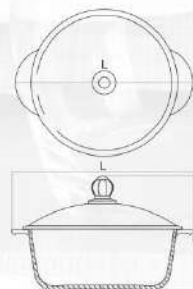

焗锅
casserole | SG-2.0L
L=250mm
H=145mm