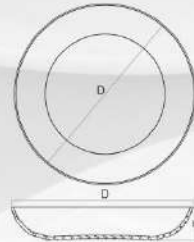

浅碗 | QW-100
shallow bowl
D=φ252mm
H=50mm
V=1900ml

浅碗 | QW-90
shallow bowl
D=φ227mm
H=44mm
V=1450ml

浅碗 | QW-80
shallow bowl
D=φ202mm
H=40mm
V=900ml

浅碗 | QW-70
shallow bowl
D=φ176mm
H=35mm
V=660ml

浅碗 | QW-45
shallow bowl
D=φ115mm
H=26mm
V=140ml