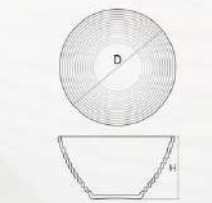

碗碟类 | LYW-85
Oval bowl
with handle
L=214mm
B=133mm
H=40mm
V=500ml

平碟类 | LPDP-105
Pizza plate
D=∅268mm
H=18mm

平碟类 | LPDP-83
Pizza plate
D=∅210mm
H=18mm

EVERYDAY

碟心盘 | LP-102C
dinner plate
D=φ260mm
H=22mm

碟心盘 | LP-75C
dessert plate
D=φ190mm
H=20mm

碟心深盘 | LSP-85C
soup plate
D=φ216mm
H=33mm
V=700ml

碟心碗 | LW-90C
bowl
D=φ227mm
H=80mm
V=1900ml

碟心碗 | LW-60C
bowl
D=φ152mm
H=52mm
V=550ml

碟心盘 | LYMP-105
Pasta plate
D=φ266mm
H=52mm
V=400ml

CIRCLES

圆形餐盘
dinner plate | LBWP-102
D=φ260mm
H=23.6mm

圆形餐盘
dessert plate | LBWP-75
D=φ191mm
H=18mm

圆形餐盘
soup plate | LBWSP-65
D=φ236mm
H=34mm
V=650ml

圆形深碗
bowl | LBWW-95
D=φ241mm
H=76mm
V=1800ml

圆形深碗
bowl | LBWW-70
D=φ178mm
H=55mm
V=700ml

圆形深碗
bowl | LBWW-54
D=φ135mm
H=73mm
V=550ml

CIRCLES ▲

咖啡杯
coffee cup 230ml | BWB-230
L=118mm
D=φ93mm
H=62mm

碟托
saucer | BWBD-60
D=φ147mm
H=15mm

大号树叶盘 | LSYP-145
large serving plate

树叶盘 | LSYP-115
dinner plate

L=292mm
B=218mm
H=23mm

树叶盘 | LSYP-90
dessert plate