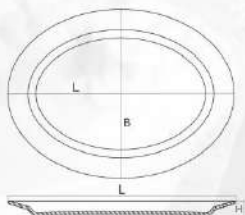

椭圆盘 | LYP-140
L=355mm
B=265mm
H=23mm

椭圆盘 | LYP-120
L=304mm
B=227mm
H=20mm