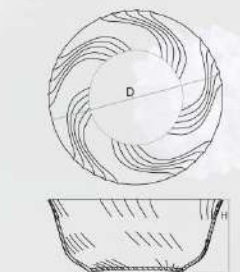

平口浅盘 | LQP-165
Dinner plate
D = \varnothing 267mm
H = 20mm

平口深盘 | LPKSP-80
Soup plate
D = \varnothing 203mm
H = 43mm

平口浅盘 | LQP-75
Dessert plate
D = \varnothing 190mm
H = 18mm

半口碗 | LPKW-80
bow
D = \varnothing 203mm
H = 83mm

STREAM

离心磨口碟盘 | LKP-140
Oval plate
L=355mm
B=265mm
H=22mm

离心磨口盘 | LKP-100
Dinner plate
D=φ254mm
H=19.7mm

离心磨口碟盘 | LKSP-80
Soup plate
D=φ229mm
H=35mm
V=600ml

离心磨口深碗 | LKW-90
bowl
D=φ228mm
H=94.5mm
V=2400ml