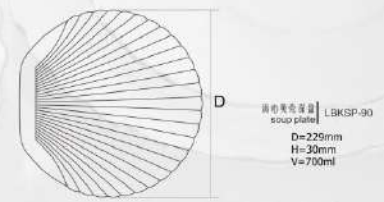

CIRCLES ▲

咖啡杯
coffee cup 230ml | BWB-230
L=118mm
D=φ93mm
H=62mm

碟托
saucer | BWBD-60
D=φ147mm
H=15mm

大号树叶盘 | LSYP-145
large serving plate

树叶盘 | LSYP-115
dinner plate

L=292mm
B=218mm
H=23mm

树叶盘 | LSYP-90
dessert plate

L=229mm
B=170mm
H=18mm

树叶盘 | LSYP-75
dessert plate

L=191mm
B=142mm
H=17mm

树叶汤盘 | LSISP-100
soup plate

L=254mm
B=182mm
H=30mm
V=500ml

树叶碗 | LSYW-110
bowl

L=279mm
B=228mm
H=90mm
V=1800ml

树叶碗 | LSYW-85
bowl

L=215mm
B=171mm
H=78mm
V=800ml

树叶碗 | LSYW-70
bowl

L=178mm
B=140mm
H=62mm
V=500ml

树叶碗 | LSYW-55
bowl

L=140mm
B=110mm
H=50mm
V=200ml

树叶咖啡碟 | SYBD-65
saucer

L=165mm
B=127mm
H=18mm

树叶咖啡杯 | BKB-190
coffee cup 190ml

L=107mm
D=87mm
H=70mm

▲ SHELL

尖角方盘 | JCFP-150
Rectangular plate
L=350mm
B=255mm
H=42mm

尖角盘 | JFP-130
dinner plate
L=325mm
B=262mm
H=35mm

尖角碟 | JFP-85
dessert plate
L=221mm
B=187mm
H=24mm

尖角碗 | JFW-115
Salad bowl
L=293mm
B=237mm
H=79.5mm
V=1900ml