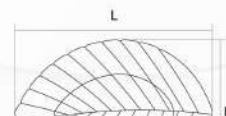

CIRCLES ▲

咖啡杯
coffee cup 230ml | BWB-230
L=118mm
D=φ93mm
H=62mm

碟托
saucer | BWBD-60
D=φ147mm
H=15mm

大号树叶盘 | LSYP-145
large serving plate

树叶盘 | LSYP-115
dinner plate

L=292mm
B=218mm
H=23mm

树叶盘 | LSYP-90
dessert plate

L=229mm
B=170mm
H=18mm

树叶盘 | LSYP-75
dessert plate

L=191mm
B=142mm
H=17mm

树叶汤盘 | LSISP-100
soup plate

L=254mm
B=182mm
H=30mm
V=500ml

树叶碗 | LSYW-110
bowl

L=279mm
B=228mm
H=90mm
V=1800ml

树叶碗 | LSYW-85
bowl