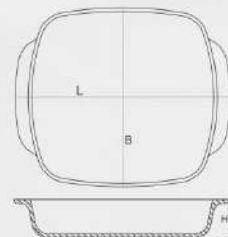

方形翻边深盘
soup plate | FFSP-90
L=228mm
B=208mm
H=35mm
V=600ml

方形泡茶
tea pot | FCH-1.5L
L=210mm
H=200mm

方形咖啡杯碟
saucer | FKBD-58
L=140mm
B=133mm
H=18mm

方形咖啡杯碟
saucer | FKBD-47
L=116mm
B=109mm
H=15mm

方形咖啡杯
coffee cup 210ml | FKFB-210
L=100mm
B=78mm
H=70mm

方形咖啡杯
coffee cup 85ml | FKFB-85
L=74mm
B=58mm
H=54mm

方形奶盅
milk pot 240ml | FNB-240
L=116mm
B=94mm
H=77mm

方形奶盅
sugar pot 210ml | FTZ-33
L=78mm
B=78mm
H=115mm

方形食盐罐
Salt shaker | FSYG
L=42mm
H=80mm

方形胡椒罐
Pepper shaker | FHJG
L=42mm
H=80mm

方形糖盅
sugar pot 270ml | FTZ-40
L=103mm
H=106mm

方形碗
square bowl | FKW75
L=184mm
B=152mm
H=47.5mm
V=660ml

方形碗
square bowl | FKW95
L=159mm
B=130mm
H=47mm
V=430ml

方形碗
square bowl | FKW55
L=134mm
B=110mm
H=44mm
V=310ml

方形汤盆
square bowl
with handle | FF-100
L=250mm
B=208mm
H=45mm
V=1300ml

▲ H230308

真心花盘 | LHP-105
Dinner plate
D=φ266mm
H=25.5mm

瓷杯杯
coffee cup 190ml | XWB-100

L=105mm
D=φ86mm
H=66mm

碟
saucer | HP-55
D=φ138mm
H=17mm