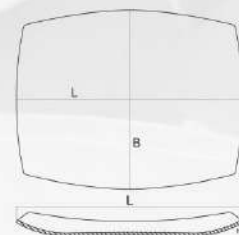

CIRCLES ▲

咖啡杯
coffee cup 230ml | BWB-230
L=118mm
D=φ93mm
H=62mm

碟托
saucer | BWBD-60
D=φ147mm
H=15mm

大号树叶盘 | LSYP-145
large serving plate

树叶盘 | LSYP-115
dinner plate

L=292mm
B=218mm
H=23mm

树叶盘 | LSYP-90
dessert plate

L=229mm
B=170mm
H=18mm

树叶盘 | LSYP-75
dessert plate

L=191mm
B=142mm
H=17mm

树叶汤盘 | LSISP-100
soup plate

L=254mm
B=182mm
H=30mm
V=500ml

树叶碗 | LSYW-110
bowl

L=279mm
B=228mm
H=90mm
V=1800ml

树叶碗 | LSYW-85
bowl

L=215mm
B=171mm
H=78mm
V=800ml

树叶碗 | LSYW-70
bowl

L=178mm
B=140mm
H=62mm
V=500ml

树叶碗 | LSYW-55
bowl

L=140mm
B=110mm
H=50mm
V=200ml

树叶咖啡碟 | SYBD-65
saucer

L=165mm
B=127mm
H=18mm

树叶咖啡杯 | BKB-190
coffee cup 190ml

L=107mm
D=87mm
H=70mm

▲ SHELL

尖角方盘 | JCFP-150
Rectangular plate
L=350mm
B=255mm
H=42mm

尖角盘 | JFP-130
dinner plate
L=325mm
B=262mm
H=35mm

尖角碟 | JFP-85
dessert plate
L=221mm
B=187mm
H=24mm

尖角碗 | JFW-115
Salad bowl
L=293mm
B=237mm
H=79.5mm
V=1900ml