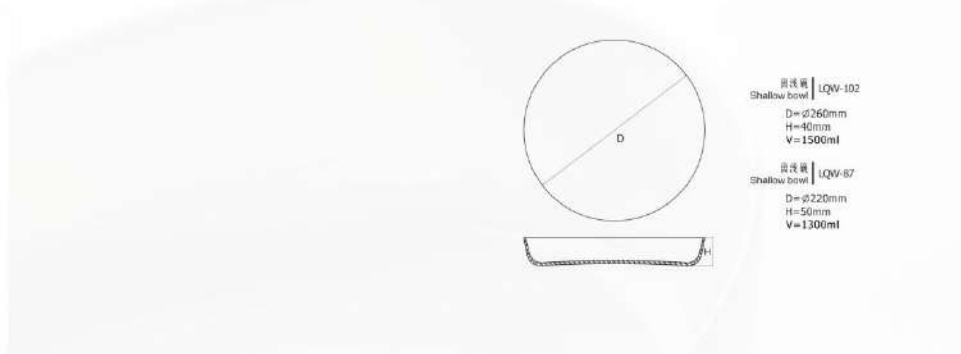

浅碗 | LQW-102
Shallow bowl | LQW-102
D=∅260mm
H=40mm
V=1500ml

浅碗 | LQW-87
Shallow bowl | LQW-87
D=∅220mm
H=50mm
V=1300ml