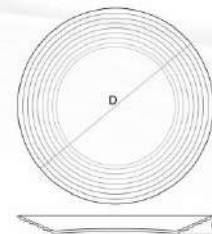

碗碟类 | LYW-85
Oval bowl
with handle
L=214mm
B=133mm
H=40mm
V=500ml

平碟类 | LPDP-105
Pizza plate
D=∅268mm
H=18mm

平碟类 | LPDP-83
Pizza plate
D=∅210mm
H=18mm

EVERYDAY

碟心盘 | LP-102C
dinner plate
D=φ260mm
H=22mm

碟心盘 | LP-75C
dessert plate
D=φ190mm
H=20mm

碟心深盘 | LSP-85C
soup plate
D=φ216mm
H=33mm
V=700ml

碟心碗 | LW-90C
bowl
D=φ227mm
H=80mm
V=1900ml

碟心碗 | LW-60C
bowl
D=φ152mm
H=52mm
V=550ml

碟心盘 | LYMP-105
Pasta plate
D=φ266mm
H=52mm
V=400ml

CIRCLES

圆形餐盘
dinner plate | LBWP-102
D=φ260mm
H=23.6mm

圆形餐盘
dessert plate | LBWP-75
D=φ191mm
H=18mm

圆形餐盘
soup plate | LBWSP-65
D=φ236mm
H=34mm
V=650ml

圆形深碗
bowl | LBWW-95
D=φ241mm
H=76mm
V=1800ml

圆形深碗
bowl | LBWW-70
D=φ178mm
H=55mm
V=700ml

圆形深碗
bowl | LBWW-54
D=φ135mm
H=73mm
V=550ml

CIRCLES ▲

咖啡杯
coffee cup 230ml | BWB-230
L=118mm
D=φ93mm
H=62mm

碟托
saucer | BWBD-60
D=φ147mm
H=15mm

大号树叶盘 | LSYP-145
large serving plate

树叶盘 | LSYP-115
dinner plate

L=292mm
B=218mm
H=23mm

树叶盘 | LSYP-90
dessert plate