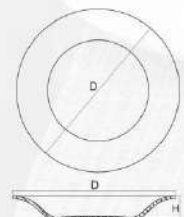

翻边深盘
soup plate | LFBP-95
D=φ241mm
H=36mm
V=680ml

翻边深盘
soup plate | LFBP-85
D=φ215mm
H=32.5mm
V=500ml

翻边深盘
soup plate | LFBP-75
D=φ190mm
H=29mm
V=350ml