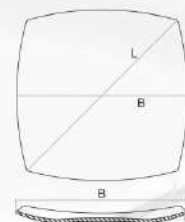

L=229mm
B=170mm
H=18mm

树叶盘 | LSYP-75
dessert plate

L=191mm
B=142mm
H=17mm

树叶汤盘 | LSISP-100
soup plate

L=254mm
B=182mm
H=30mm
V=500ml

树叶碗 | LSYW-110
bowl

L=279mm
B=228mm
H=90mm
V=1800ml

树叶碗 | LSYW-85
bowl

L=215mm
B=171mm
H=78mm
V=800ml

树叶碗 | LSYW-70
bowl

L=178mm
B=140mm
H=62mm
V=500ml

树叶碗 | LSYW-55
bowl

L=140mm
B=110mm
H=50mm
V=200ml

树叶咖啡碟 | SYBD-65
saucer

L=165mm
B=127mm
H=18mm

树叶咖啡杯 | BKB-190
coffee cup 190ml

L=107mm
D=87mm
H=70mm

▲ SHELL

尖角方盘 | JCFP-150
Rectangular plate
L=350mm
B=255mm
H=42mm

尖角盘 | JFP-130
dinner plate
L=325mm
B=262mm
H=35mm

尖角碟 | JFP-85
dessert plate
L=221mm
B=187mm
H=24mm

尖角碗 | JFW-115
Salad bowl
L=293mm
B=237mm
H=79.5mm
V=1900ml