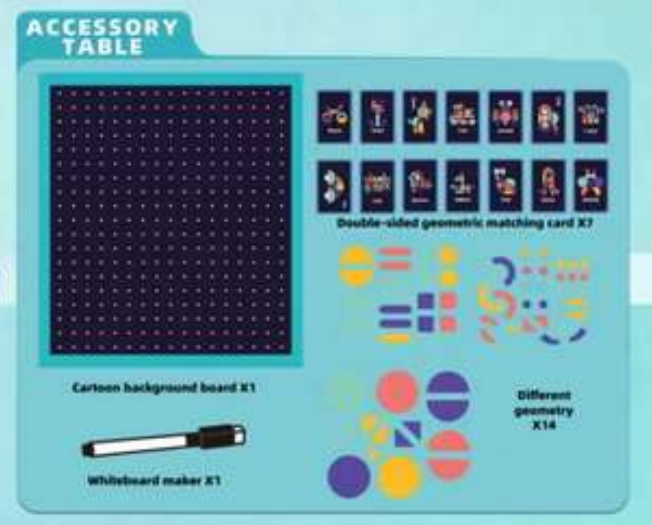

VARIETY OF GAMEPLAY

EXERCISE ONE'S THINKING

PARENT-CHILD INTERACTION

HAND EYE EXERCISE

MAGNETIC PUZZLE SERIES PLAY & DRAW

	NAME	PAC	QTY	G/NW(KG)	MEAS SIZE(CM)	PACKING BOX(CM)
	MAGNETIC PLAY&DRAW	Gift box	60	32/30	21X3.3X31	66X33X69