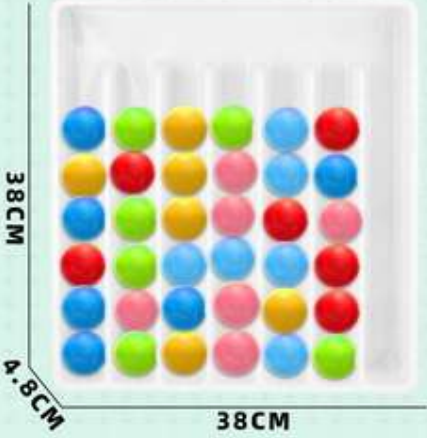

1. First, combine glass all balls into the complete heap.

2. After all the balls are put in their respective color.

3. Put the ball in the same color into the same compartment within the 1-minute time.

4. Crossly all balls before the end of the time to successfully challenge.