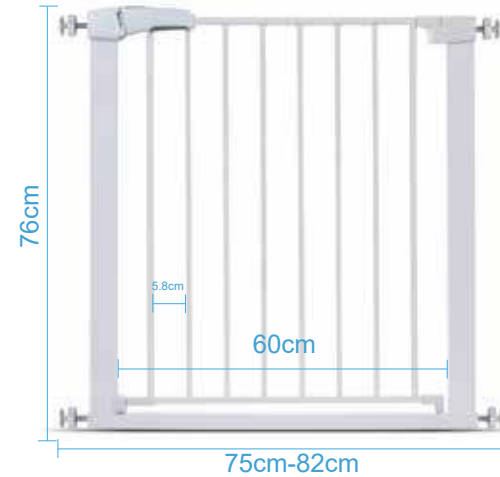

EB-33

SAFETY GATE

- Material: steel, Finish: environmental powder spraying;
- Plastic: ABS Height: 76cm Installation Width :75-87cm (>87cm with extended part);
- Pressure mount design that is quick to set up. No tools required and is gentle on walls;
- ADJUSTABLE: Includes different wide extension kit. Perfect for doorway, hallway and bottom of stair use;

EB-16

SAFETY GATE

- Material: steel, Finish: environmental powder spraying;
- Plastic: ABS Height: 76cm Installation Width :75-82cm (>82cm with extended part);
- Pressure mount design that is quick to set up. No tools required and is gentle on walls;
- ADJUSTABLE: Includes different wide extension kit. Perfect for doorway, hallway and bottom of stair use;
- SMART STAY-OPEN, AUTO-CLOSE –With the convenience of Smart Stay-Open, the Gate can be made to stay open whenever you want it. However, for all other times, it has the convenience of Auto-Close, which ensures constant and reliable safety.