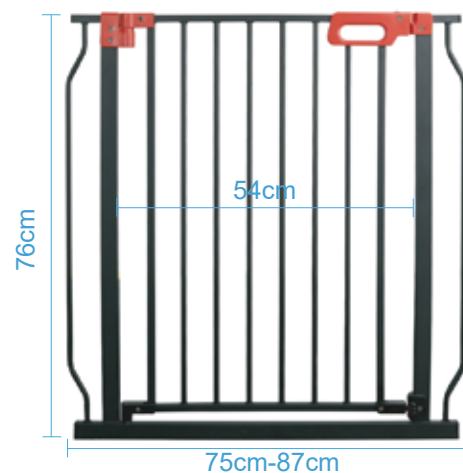

TWO WAY OPEN

DOUBLE LOCK

- Material: steel, Finish: environmental powder spraying;
- Plastic: ABS Height: 76cm Installation Width :75-82cm (>82cm with extended part);
- Pressure mount design that is quick to set up. No tools required and is gentle on walls;
- Unlock Alarm: The door opens with a warning sound to alert the owner;
- SMALL PET DOOR: Let's small pets pass through, while keeping everyone else out. Includes locking feature;
- ADJUSTABLE: Includes different wide extension kit. Perfect for doorway, hallway and bottom of stair use;
- SMART STAY-OPEN, AUTO-CLOSE –With the convenience of Smart Stay-Open, the Gate can be made to stay open whenever you want it. However, for all other times, it has the convenience of Auto-Close, which ensures constant and reliable safety.

EB-33

SAFETY GATE

- Material: steel, Finish: environmental powder spraying;
- Plastic: ABS Height: 76cm Installation Width :75-87cm (>87cm with extended part);
- Pressure mount design that is quick to set up. No tools required and is gentle on walls;
- ADJUSTABLE: Includes different wide extension kit. Perfect for doorway, hallway and bottom of stair use;