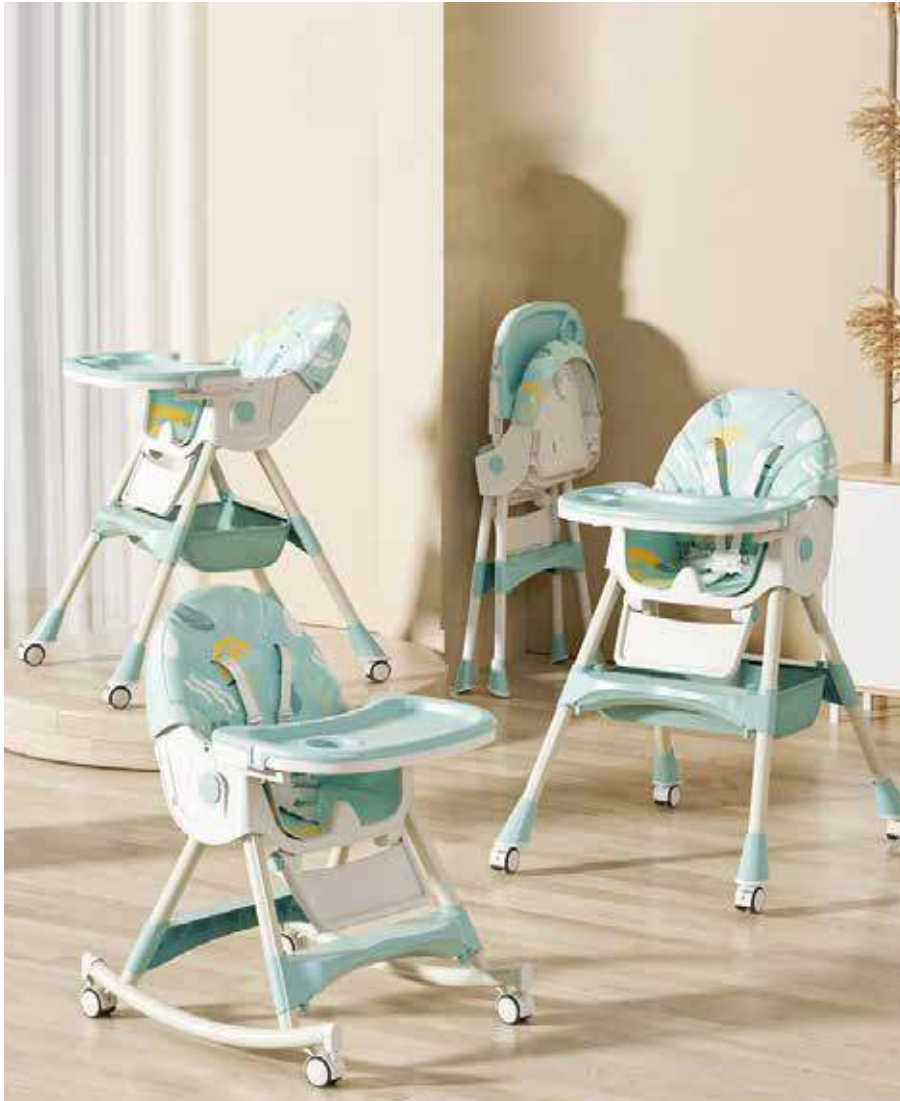

07 FEEDING CHAIR SERIES

Item No.: EB-1111

Name: Feeding Chair

Material: PP

Size: 60x75x97cm