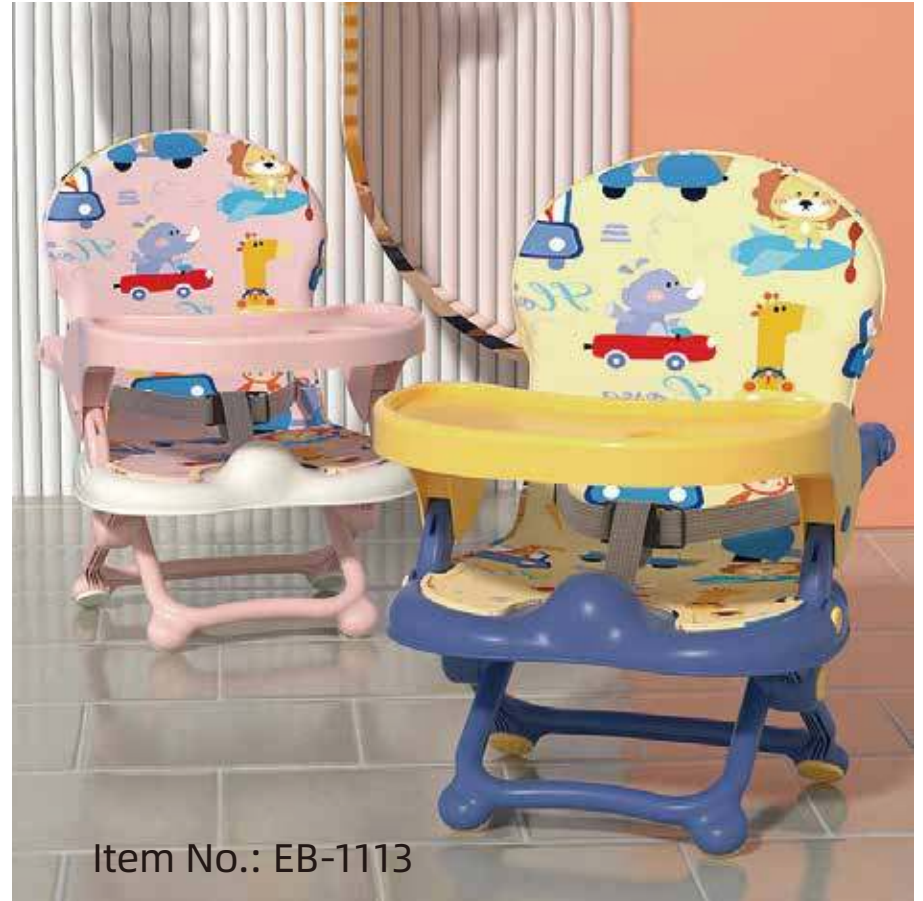

Item No.: EB-1113

Name: Feeding Chair

Material: PP

Size: 24x31.5x50cm