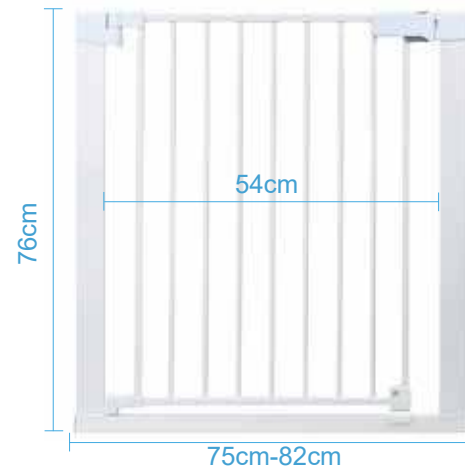

EB-16

SAFETY GATE

- Material: steel, Finish: environmental powder spraying;
- Plastic: ABS Height: 76cm Installation Width :75-82cm (>82cm with extended part);
- Pressure mount design that is quick to set up. No tools required and is gentle on walls;
- ADJUSTABLE: Includes different wide extension kit. Perfect for doorway, hallway and bottom of stair use;
- SMART STAY-OPEN, AUTO-CLOSE –With the convenience of Smart Stay-Open, the Gate can be made to stay open whenever you want it. However, for all other times, it has the convenience of Auto-Close, which ensures constant and reliable safety.

EB60

SAFETY GATE

- Material: steel, Finish: environmental powder spraying;
- Plastic: ABS Height: 76cm Installation Width :75-82cm (>82cm with extended part);
- Pressure mount design that is quick to set up. No tools required and is gentle on walls;
- ADJUSTABLE: Includes different wide extension kit. Perfect for doorway, hallway and bottom of stair use;
- SMART STAY-OPEN, AUTO-CLOSE – With the convenience of Smart Stay-Open, the Gate can be made to stay open whenever you want it. However, for all other times, it has the convenience of Auto-Close, which ensures constant and reliable safety.