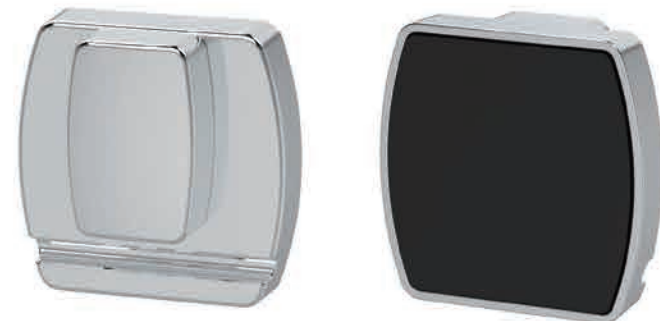

Step 1 Stick Part 1 on the wall.

Step 2 Put Part 2 on.

Step 3 Fix the Caddy on Part 2.

Step 4 Screw Part 3.

Applicable Surfaces

Glossy Glass Glossy Metal Glossy Tile Glossy Marble Acrylic Varnished Wood

EASYLOC SUCTION CUP

- Water Proof
- No Drilling
- No Tools
- Removable

Rubber Base

WIDELY USED AT YOUR HOME

Applicable Surfaces

Glossy Glass

Glossy Metal

Glossy Tile

Glossy Marble