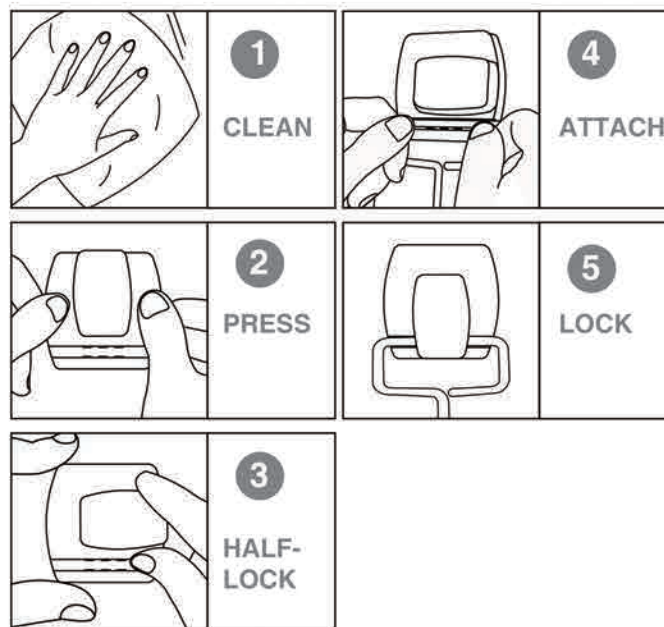

EASYLOC SUCTION CUP

- Water Proof
- No Drilling
- No Tools
- Removable

WIDELY USED AT YOUR HOME

Applicable Surfaces

TWIST LOC SUCTION CUP

- Water Proof
- No Tools
- No Drilling
- Removable

Rubber Base

WIDELY USED AT YOUR HOME

Applicable Surfaces