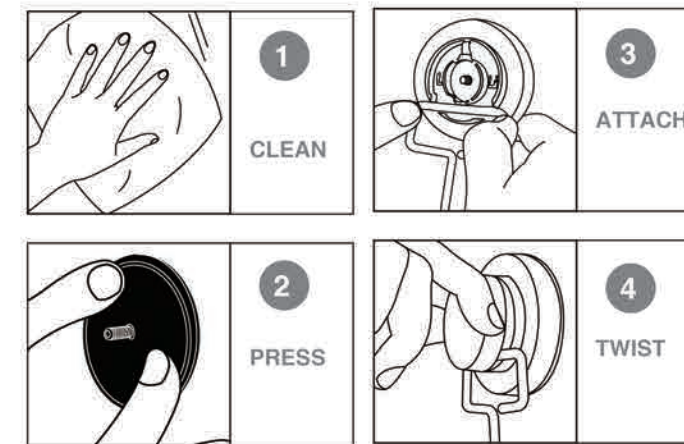

Applicable Surfaces