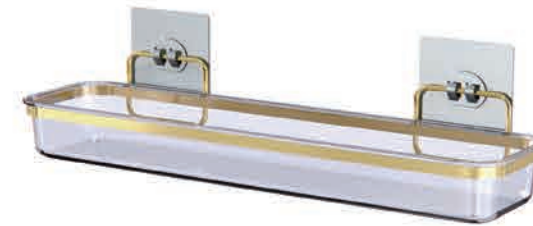

100884

100211

100212

100213

82221

81536

79157

81535

79160

100882

100883

100214

PS BOX SERIES

EASY-LOC SUCTION SERIES

Transparent Plastic Tray

- NOT DRILL
- 1PS Basket MAX 3KG
2PS Basket MAX 5KG
- EASY INSTALLATION
- WATER PROOF
- Durable for 6 Months
- RECYCLABLE