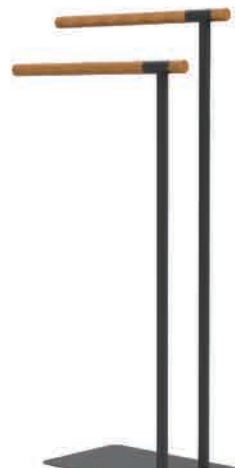

STAINLESS STEEL
Towel Holder

STAINLESS STEEL TOWEL HOLDER

88353

104116

104419

82625

23385

104110

86584

83484

STAINLESS STEEL
Towel Holder

82756

82754

83758

82757

82747

82748

82751

82749

83999

82752

88969

BAMBOO ELEMENT STAND WC BRUSH HOLDER
STAND TISSUE HOLDER