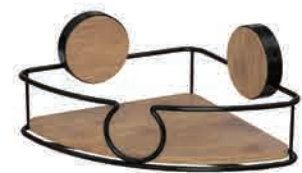

PRINCESS SERIES STORAGE SHELF

Bamboo Element

103069