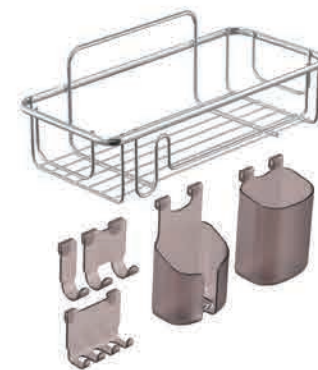

MOUNTAIN SERIES STORAGE SHELF

MOUNTAIN SERIES STORAGE SHELF

5
Accessories

The accessories can be used with any wire caddy to enhance its functionality.

104601