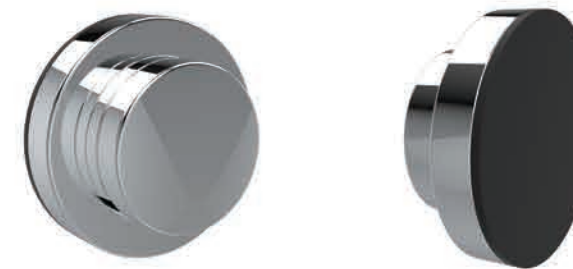

Step 1 Stick Part 1 on the wall.

Step 2 Put Part 2 on.

Step 3 Fix the Caddy on Part 2.

Step 4 Screw Part 3.

Applicable Surfaces

Glossy Glass Glossy Metal Glossy Tile Glossy Marble Acrylic Varnished Wood

EASYLOC SUCTION CUP

- Water Proof
- No Drilling
- No Tools
- Removable

Rubber Base

WIDELY USED AT YOUR HOME

Applicable Surfaces

Glossy Glass

Glossy Metal

Glossy Tile

Glossy Marble

TWIST LOC SUCTION CUP

- Water Proof
- No Tools
- No Drilling
- Removable

Rubber Base

WIDELY USED AT YOUR HOME

Applicable Surfaces

Glossy Glass

Glossy Metal

Glossy Tile

Glossy Marble

SUCTION CUP

- Water Proof
- No Tools
- No Drilling
- Removable

5
MAX

66 mm

Part 3
Top Cap

Part 2
Middle Cap

Part 1
Magic Sticker Base