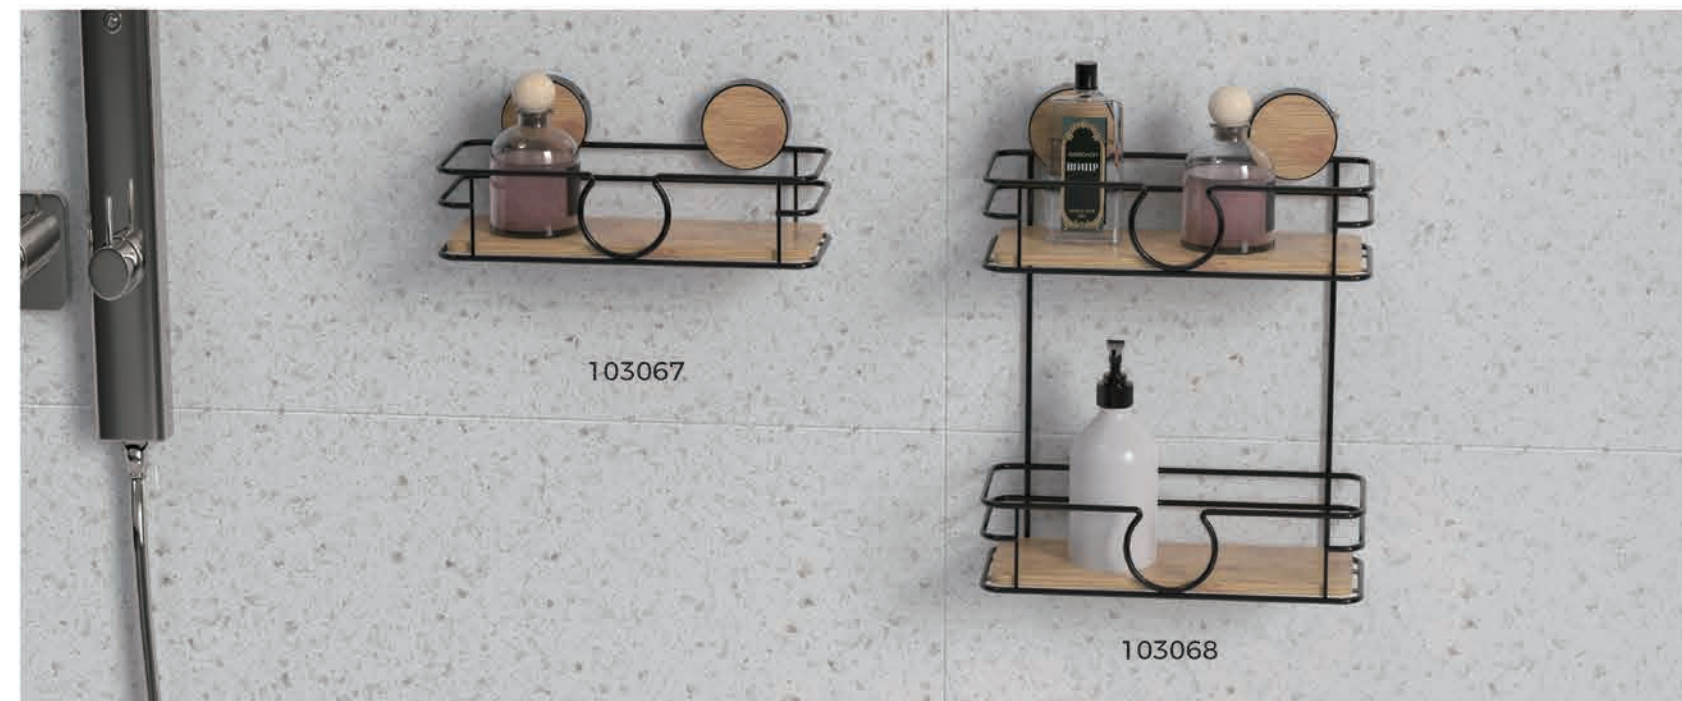

PRINCESS SERIES STORAGE SHELF

Bamboo Element

103069

103070

103071

103072

104261

PRINCESS SERIES STORAGE SHELF