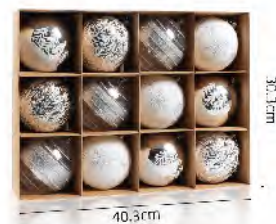

Christmas ornaments set - PS 10cm*12pcs ball w/Printing

SKU #	Package	Packing size	Qty/Ctn	Carton size	Quote excluding tax	Remark
	12pcs/Paper box w/PET cover	40.2*30.2*10cm	4 boxes	42*32*42.5cm		

12PCS
圣诞套装

12PCS
圣诞套装

12PCS
圣诞套装

12PCS
圣诞套装

12PCS
圣诞套装