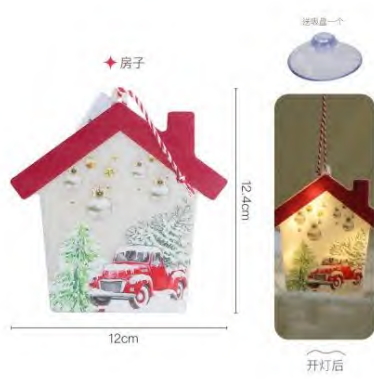

Christmas Decorations- LED Ornaments

Package	Packing size	Qty/Ctn	Carton size	Quote excluding tax	Remark