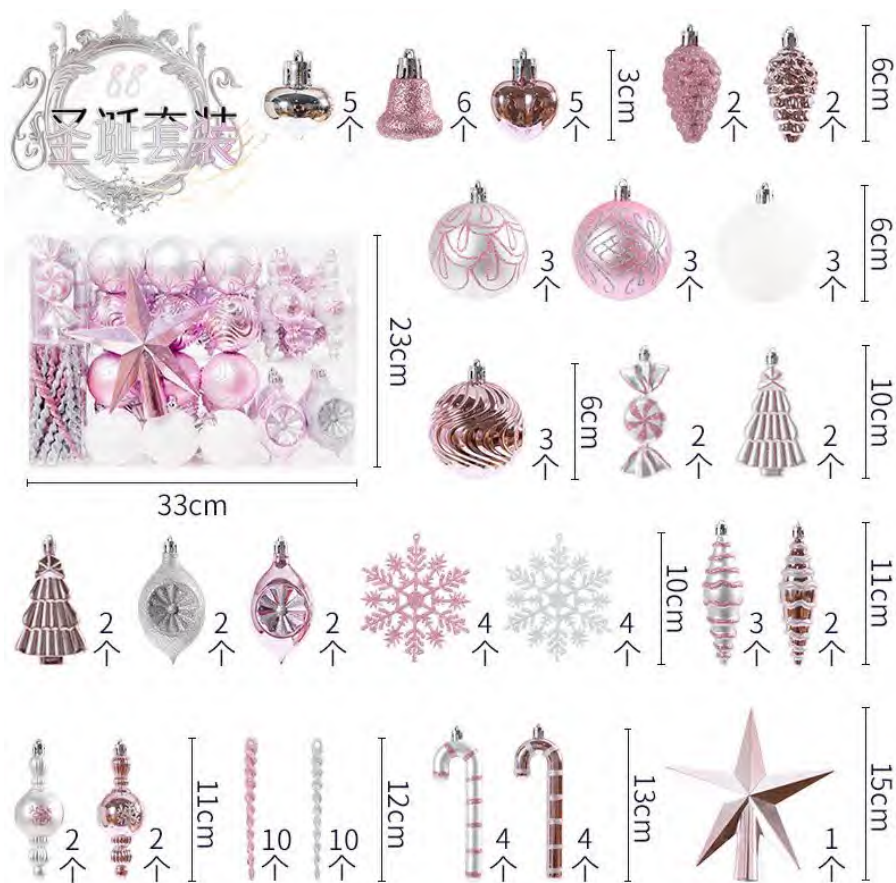

Christmas ornaments set - PS ball 88pcs

SKU #	Package	Packing size	Qty/Ctn	Carton size	Quote excluding tax	Remark
	88pcs/PET box	33*9.5*23cm	12 boxes	62*35.5*49cm