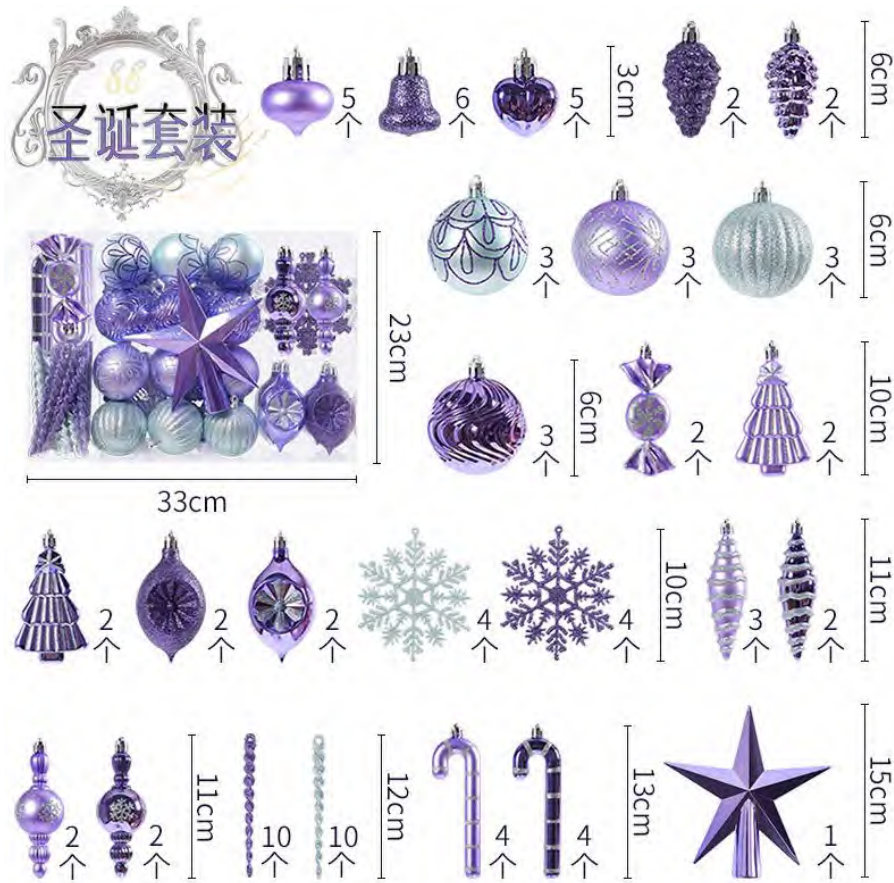

Christmas ornaments set - PS ball 88pcs

SKU #	Package	Packing size	Qty/Ctn	Carton size	Quote excluding tax	Remark
	88pcs/PET box	33*9.5*23cm	12 boxes	62*35.5*49cm