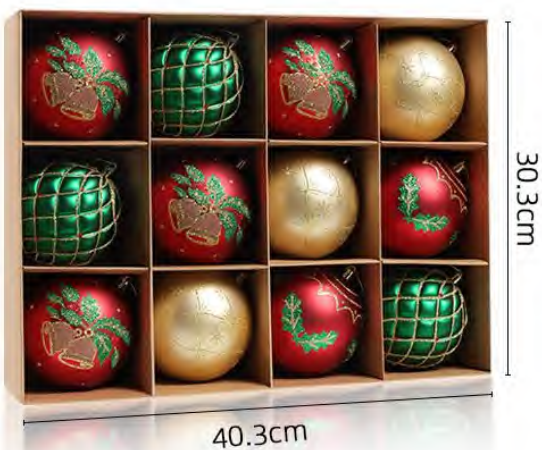

Christmas ornaments set - PS 10cm*12pcs ball w/Printing

SKU #	Package	Packing size	Qty/Ctn	Carton size	Quote excluding tax	Remark
	12pcs/Paper box w/PET cover	40.2*30.2*10cm	4 boxes	42*32*42.5cm		

12PCS
圣诞套装

12PCS
圣诞套装

12PCS
圣诞套装

12PCS
圣诞套装

12PCS
圣诞套装