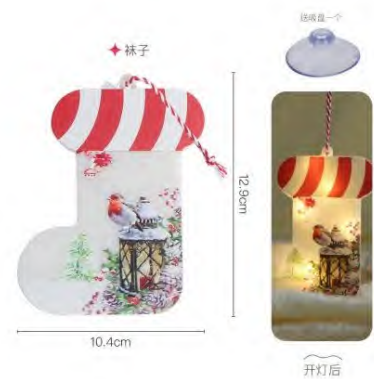

Christmas Decorations- LED Ornaments

Package	Packing size	Qty/Ctn	Carton size	Quote excluding tax	Remark