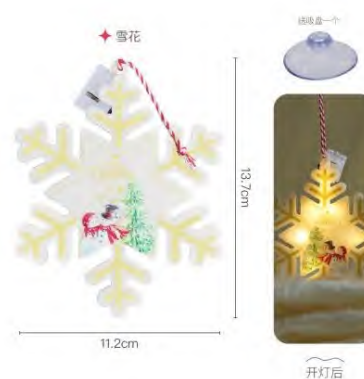

Christmas Decorations- LED Ornaments

Package	Packing size	Qty/Ctn	Carton size	Quote excluding tax	Remark