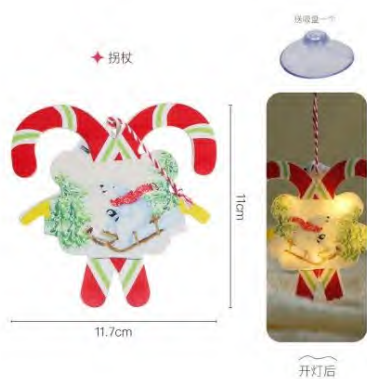

Christmas Decorations- LED Ornaments

Package	Packing size	Qty/Ctn	Carton size	Quote excluding tax	Remark