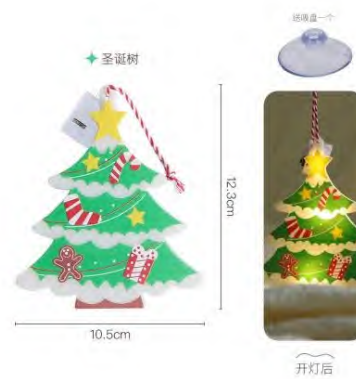

Christmas Decorations- LED Ornaments

Package	Packing size	Qty/Ctn	Carton size	Quote excluding tax	Remark