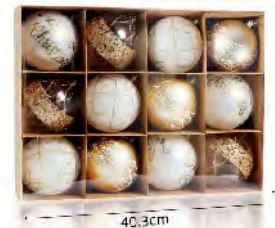

Christmas ornaments set - PS 10cm*12pcs ball w/Printing

SKU #	Package	Packing size	Qty/Ctn	Carton size	Quote excluding tax	Remark
	12pcs/Paper box w/PET cover	40.2*30.2*10cm	4 boxes	42*32*42.5cm		

12PCS
圣诞套装

12PCS
圣诞套装

12PCS
圣诞套装

12PCS
圣诞套装

12PCS
圣诞套装