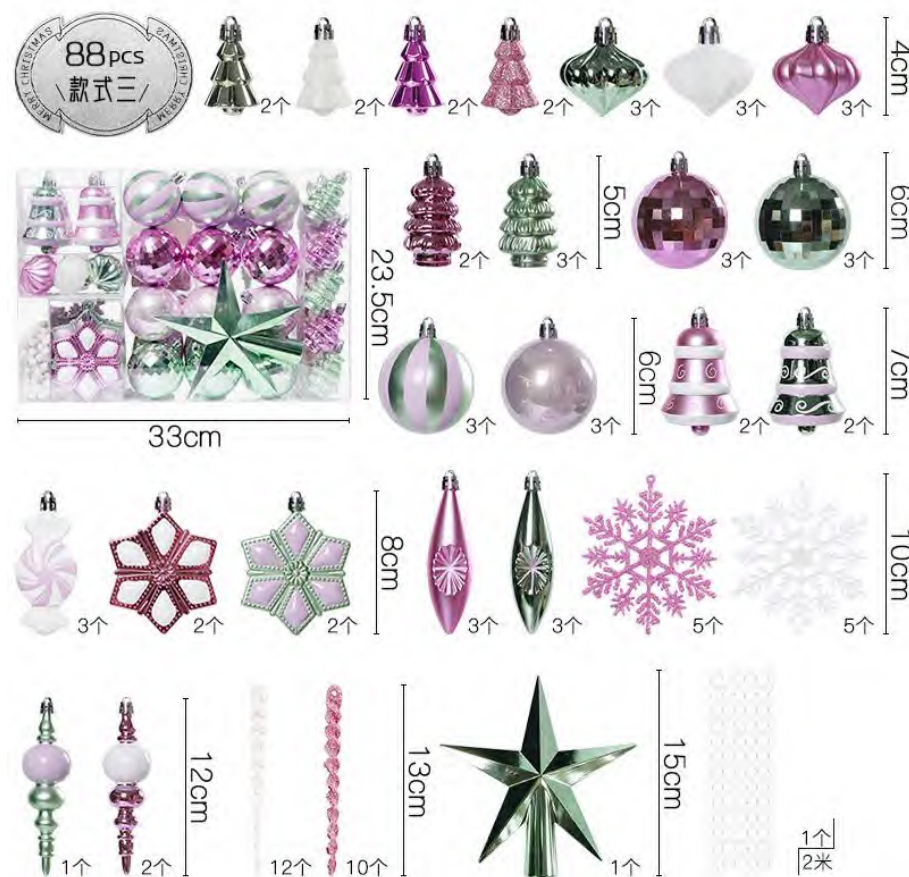

Christmas ornaments set - PS ball 88pcs

SKU #	Package	Packing size	Qty/Ctn	Carton size	Quote excluding tax	Remark
	88pcs/PET box	33*9.5*23cm	12 boxes	62*35.5*49cm