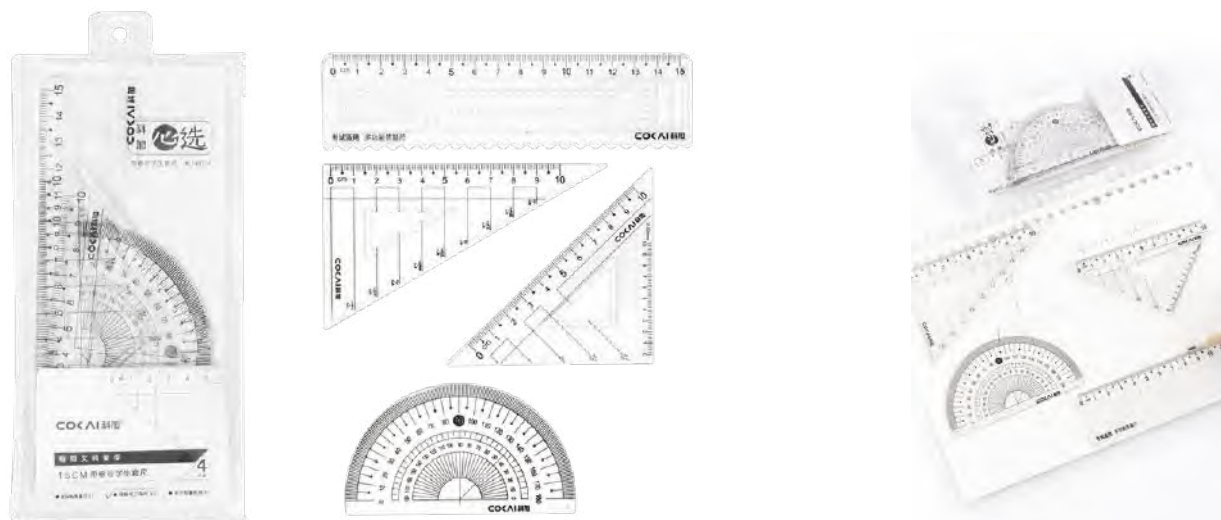

15CM root number student ruler set KJ-6016