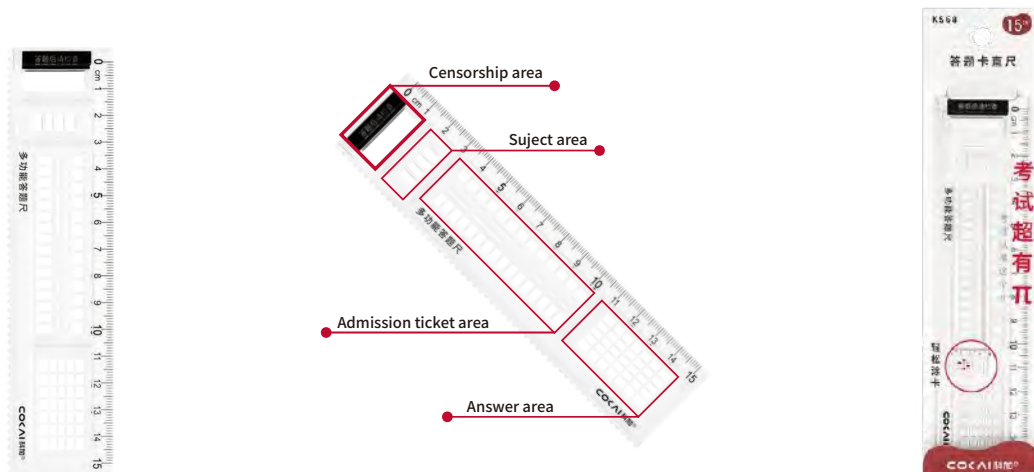

Ruler set NEW

KS-67

Special feature

■ Accurately painted answer sheets

■ Draw the root sign

Answer sheet ruler NEW

KS-68

Product number	Specification	Material	Color	Product meas	QTY/CTN	G.W.	Carton size
KS-67	15CM	PS	Transparent	8.8x17.5x1cm(Package)	30/480	23.5KG	63x47.5x36.5cm
KS-68	15CM	PS	Transparent	5.4x20.1x0.3cm(Package)	60/1440	22.5KG	46.5x46.5x42.5cm