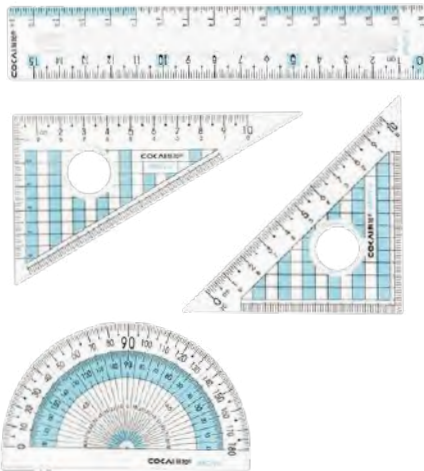

Anti-slip ruler set

• Simple • Convenient • Quick to store

Anti-slip ruler set New

■ PP box

- Anti-slip strip design.
- Double scale.
- 45° triangle ruler three side scale.
- The scale starts from the end of the ruler.
- 5/10 cm length quick drawing.
- 30° triangle ruler bilateral scale.

Product number	Specification	Material	Color	Product meas	QTY/CTN	G.W.	Carton size
KJ-6031	15CM	PMMA	Red, Green, Blue	16.9x6.7x1cm	24/144	27.8KG	51x28x32cm

Double wave square ruler set

• Vertical • Smooth • Super clear

Double wave square ruler set

New

■ PS box

■ Square design for easy drawing of parallel lines.

■ Material: Acrylic

■ The scale starts from the end of the ruler.

■ Big and small waves design.

■ Hollow design for easy access.