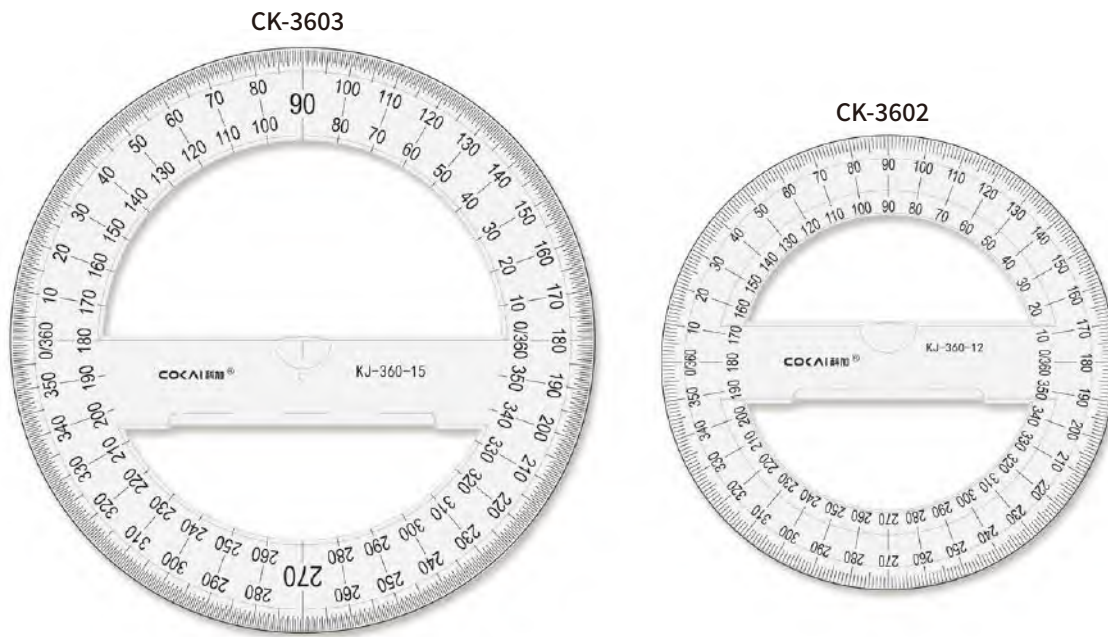

360° protractor

Material: :PS

Product number	Specification	Material	Color	Meas	QTY/CTN	G.W.
CK-3602	/	PS	Transparent	35x28x37.5cm	576	/
CK-3603	/	PS	Transparent	42.5x34.5x33cm	480	22.5KG