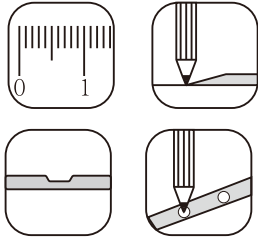

15CM single hole ruler

Material: PS