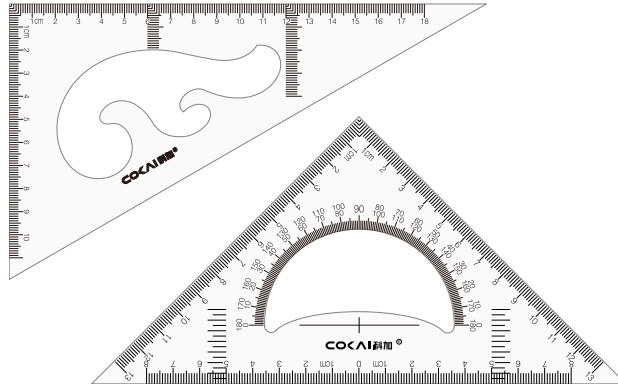

NO:KJ-1220

Specification	18CM
Material	PS
Meas	48x23x28cm
QTY/CTN	12/288
G.W.	12.6KG