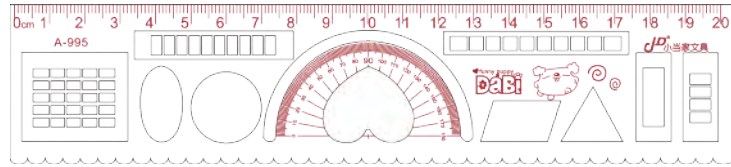

CK-1021 20CM

Product number	Specification	Material	Color	Meas	QTY/CTN	G.W.
CK-1021	20CM	PVC	Red、Blue、Green	51x40x22.5cm	100/2000	22.5KG