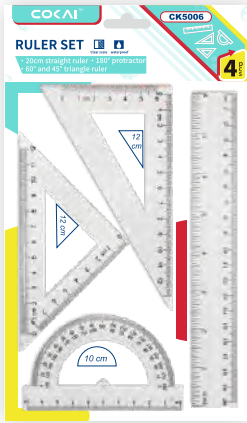

15CM Set ruler

Material:ps

CK-5008

Set contents: 45° right-angle triangle ruler 60° right-angle triangle ruler 180° protractor 15CM ruler

Product number	Specification	Material	Color	Meas	QTY/CTN	G.W.
CK-5008	15M	PS	Transparent	56.5x23.5x52cm	24/480	18KG

30CM Set ruler

Material:ps

CK-5009

Set contents: 45° right-angle triangle ruler*2 60° right-angle triangle ruler 30CM ruler

Product number	Specification	Material	Color	Meas	QTY/CTN	G.W.
CK-5009	30M	PS	Transparent	39.5x39.5x30cm	24/144	14KG

20CM set ruler

Material:PS

CK-5006

■ Set contents: 45° right-angle triangle ruler*2 60° right-angle triangle ruler 20CM ruler

Product number	Specification	Material	Color	Meas	QTY/CTN	G.W.
CK-5006	20M	PS	Transparent	33x29x28.5cm	24/288	10.8