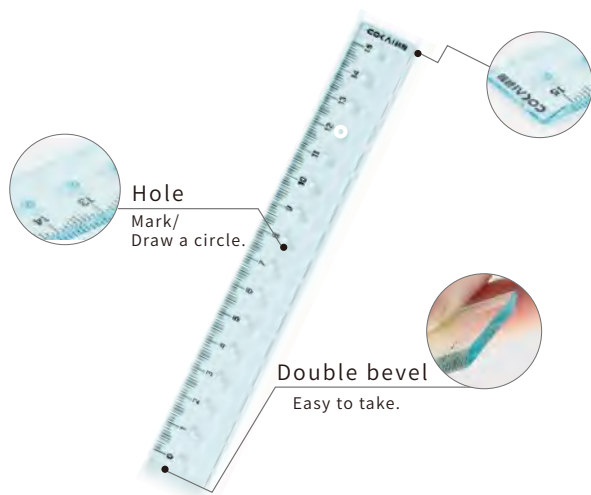

Zhi series

Acrylic double bevel edge ruler Double wave square ruler set
Acrylic hole ruler Acrylic double wave ruler
Anti-slip ruler set Cutting ruler

Acrylic double bevel edge ruler NEW

■ Double scale/Two color printing.

■ The scale starts from the end of the ruler. Easy to measurement.

■ Double bevel design easy to take.

■ Double bevel.

Product number	Specification	Material	Color	Product meas	QTY/CTN	G.W.	Carton size
KJ-7118	15CM	PMMA	Red, Green, Blue, Transparent	15x2.1cm	48/576	12.5KG	49x30x31.5cm

Acrylic hole ruler New

■ Mark/Draw a circle.

■ Double bevel design easy to take.

■ Two color printing. Double scale.

Product number	Specification	Material	Color	Product meas	QTY/CTN	G.W.	Carton size
KJ-7119	15CM	PMMA	Red, Green, Blue, Transparent	16.6x2.1cm	48/576	12.5KG	51.5x30.5x35.5cm

Anti-slip ruler set

• Simple • Convenient • Quick to store

Anti-slip ruler set New

■ PP box

- Anti-slip strip design.
- Double scale.
- 45° triangle ruler three side scale.
- The scale starts from the end of the ruler.
- 5/10 cm length quick drawing.
- 30° triangle ruler bilateral scale.