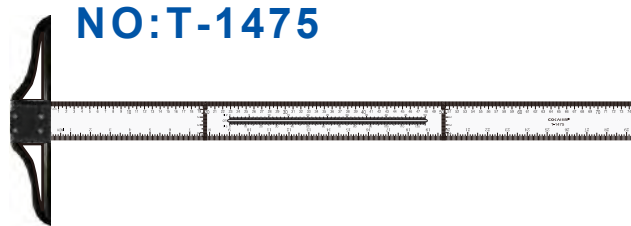

Specification	120CM
Material	PMMA
Meas	137x30.5x16cm
QTY/CTN	30
G.W.	13KG

Specification	60CM
Material	PMMA
Meas	72x30x14cm
QTY/CTN	50
G.W.	11.3KG

Double layer placement
Will not scratch the ruler

Specification	75CM
Material	PMMA
Meas	85x30x14cm
QTY/CTN	50
G.W.	13.2KG