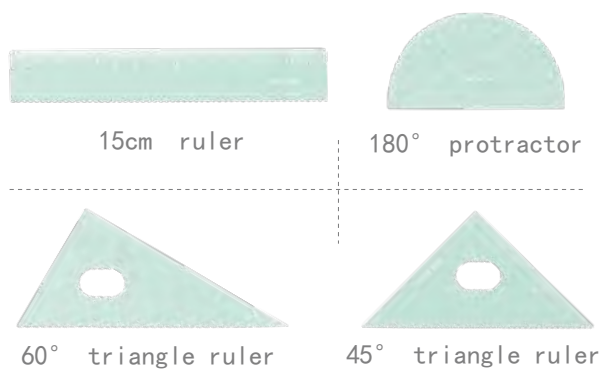

■ Clear scale.