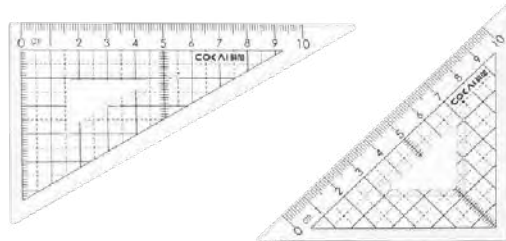

15CM root number student ruler set KJ-6016

Choice series

Special feature

- Radical sign.
- Clear scale.

- Answer sheet ruler.

- Good toughness.

Product number	Specification	Material	Color	Product meas	QTY/CTN	G.W.	Carton size
KJ-6016	18CM	PS	Transparent	17.7x9x0.8cm(Package)	30/480	29.5KG	63x47.5x36.5cm

18CM student ruler set **KJ-6018**

Choice series

Special feature

■ Tianzi grid design.

■ Clear scale.

■ From 0,measurable depth.

Product number	Specification	Material	Color	Product meas	QTY/CTN	G.W.	Carton size
KJ-6018	18CM	PS	Transparent	20.7x9x0.7cm(Package)	30/480	22.9KG	52x43.5x41.5cm