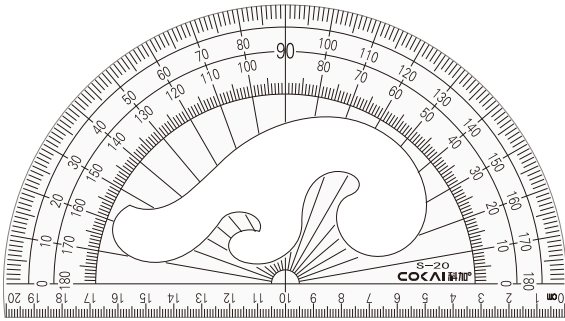

NO:S-20

Material	PMMA
Meas	26x22.5x20.5cm
QTY/CTN	15/300
G.W.	14.2KG