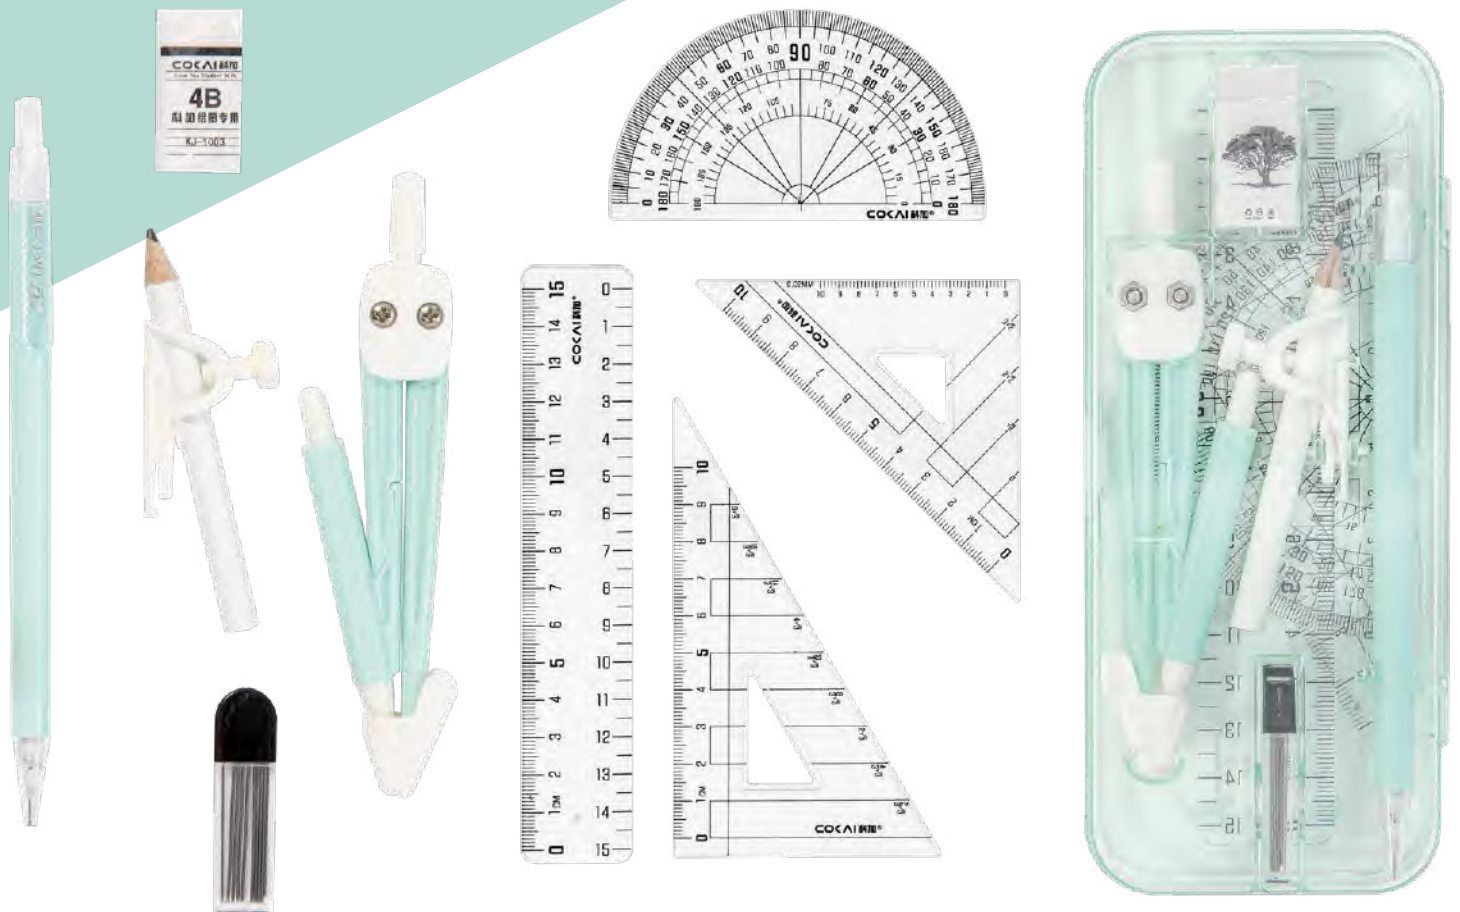

Choice series

15CM double wave soft set ruler

18CM student ruler set

18CM multifunctional note taking ruler

20CM student ruler set

20CM geometric large wave ruler set

3-piece set of student compasses

15cm double wave ruler set

2-piece set of student compasses

18CM multifunctional note ruler set

9-piece ruler and gauge set

20CM geometric large wave soft set ruler

15cm student ruler set

15CM root number student ruler set

SOFT 15CM double wave soft set ruler KJ-6004