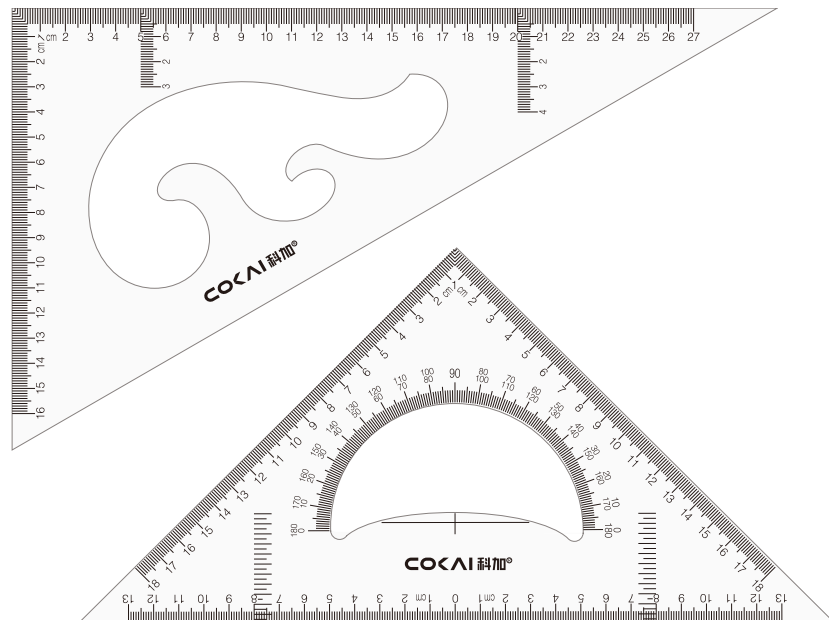

NO:KJ-1230

Specification	27CM
Material	PS
Meas	48x34x20cm
QTY/CTN	6/144
G.W.	13KG