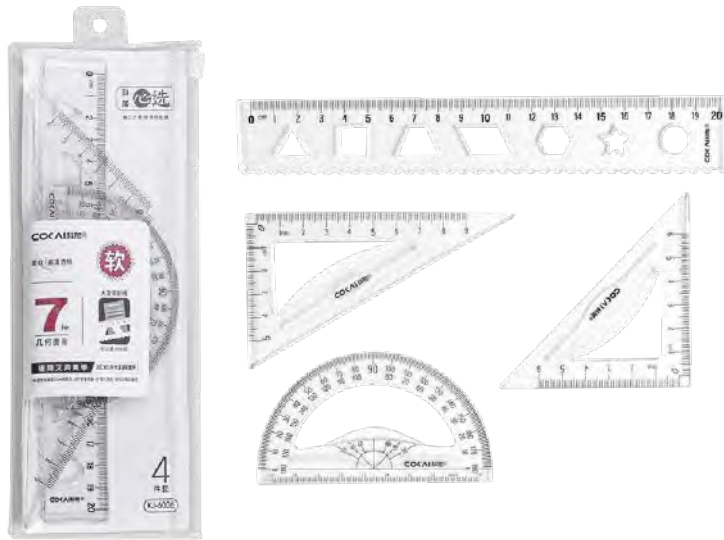

20CM geometric large wave soft set ruler

KJ-6006