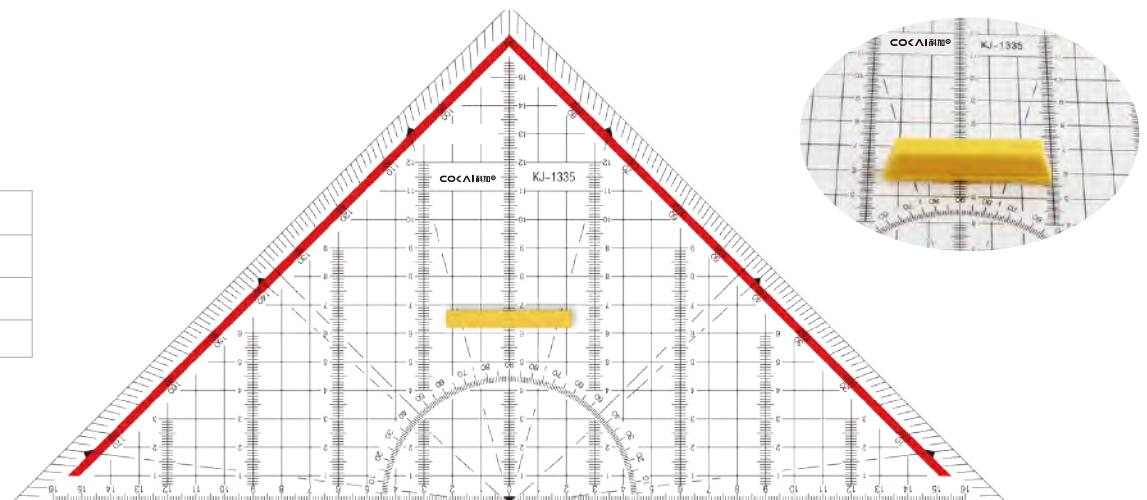

KJ-1335

Material	PMMA
Meas	40x39x40cm
QTY/CTN	24/144
G.W.	14KG