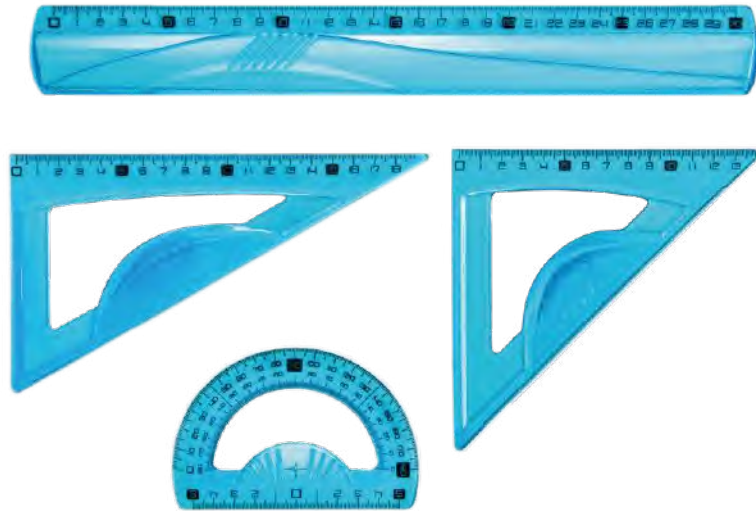

30CM Set ruler

Material:PS

Set contents: 45° right-angle triangle ruler 60° right-angle triangle ruler 180° protractor 30CM ruler

Product number	Specification	Material	Color	Meas	QTY/CTN	G.W.
CK-5014	30M	PS	Blue	54.5x38x41cm	24/144	12.8KG