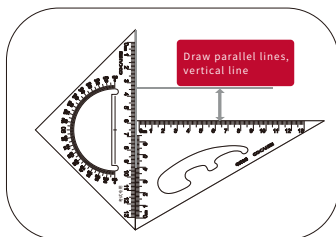

Protractor NEW

KS-70

Triangle ruler NEW

KS-69

Special feature

■ Draw parallel lines, vertical line.

■ Multifunctional ruler triangle ruler+protractor.

Product number	Specification	Material	Color	Product meas	QTY/CTN	G.W.	Carton size
KS-70	9.7CM	PS	Transparent	6.7x13.1x0.3cm(Package)	60/1200	14KG	48.5x37.5x26cm
KS-69	13CM	PS	Transparent	9.4x13.1x0.4cm(Package)	36/576	14.7KG	46x33x43cm