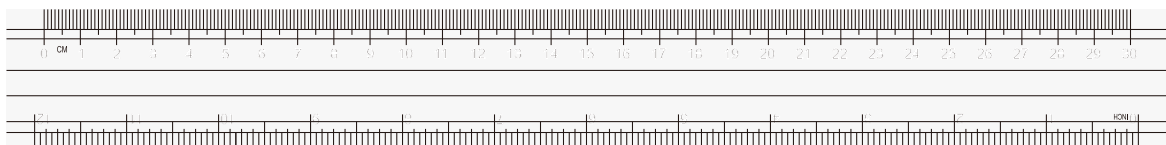

Soft ruler versus hard ruler

Material: PS

CK-1004 30CM

Product number	Specification	Material	Color	Meas	QTY/CTN	G.W.
CK-1004	30CM	PS	Transparent	37x25.5x33.5cm	24/720	17KG

CK-1005 30CM

Product number	Specification	Material	Color	Meas	QTY/CTN	G.W.
CK-1005	30CM	PS	Transparent	38x36x30.5cm	600	26.5KG