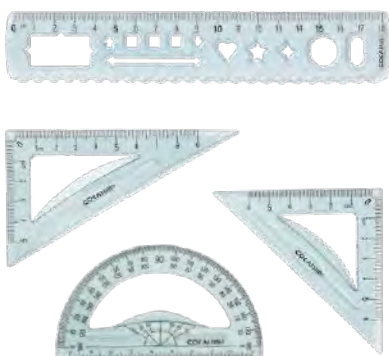

15cm ruler

15·30cm folding ruler

Protractor Triangle ruler

Magnifier ruler

15cm set of ruler

SOFT Multifunctional soft set ruler

KJ-6007 15cm double wave soft set ruler

KJ-6008 18cm multifunctional note taking set ruler