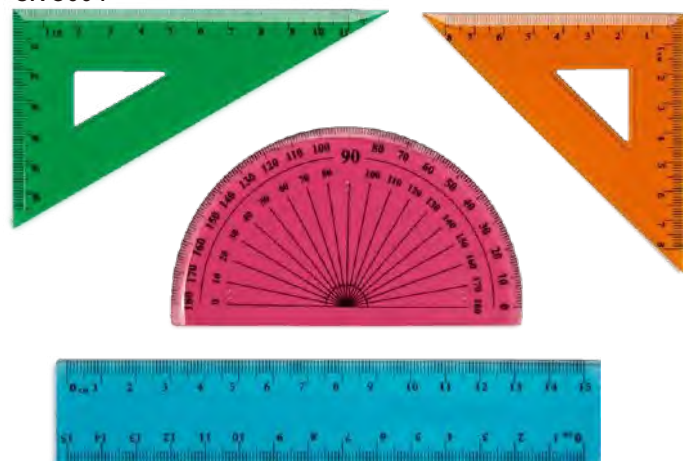

15CM Set ruler

Material:PS

Set contents: 45° right-angle triangle ruler 60° right-angle triangle ruler 180° protractor 15CM ruler

Product number	Specification	Material	Color	Meas	QTY/CTN	G.W.
CK-5003	15M	PS	Red、Blue、Green、Yellow	40.5x22x29.5cm	24/288	7.5KG

15CM Set ruler

Material:PS

CK-5004

Set contents: 45° right-angle triangle ruler 60° right-angle triangle ruler 180° protractor 15CM ruler

Product number	Specification	Material	Color	Meas	QTY/CTN	G.W.
CK-5004	15M	PS	Red、Blue、Green、Orange	40x23x28cm	24/576	6KG