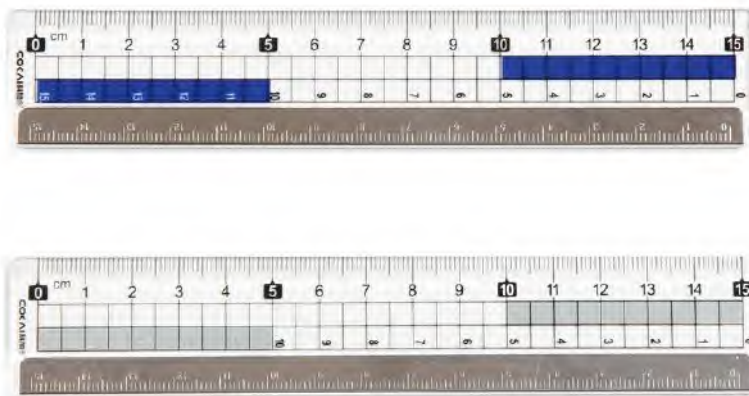

[Metal edging]
[Tianzige printing]

A ruler suitable for cutting,
more comfortable to use.

Cutting ruler NEW

Unique curved surface,
clear scale.

Stainless steel
edging process.

■ Unique curved surface,
clear scale.