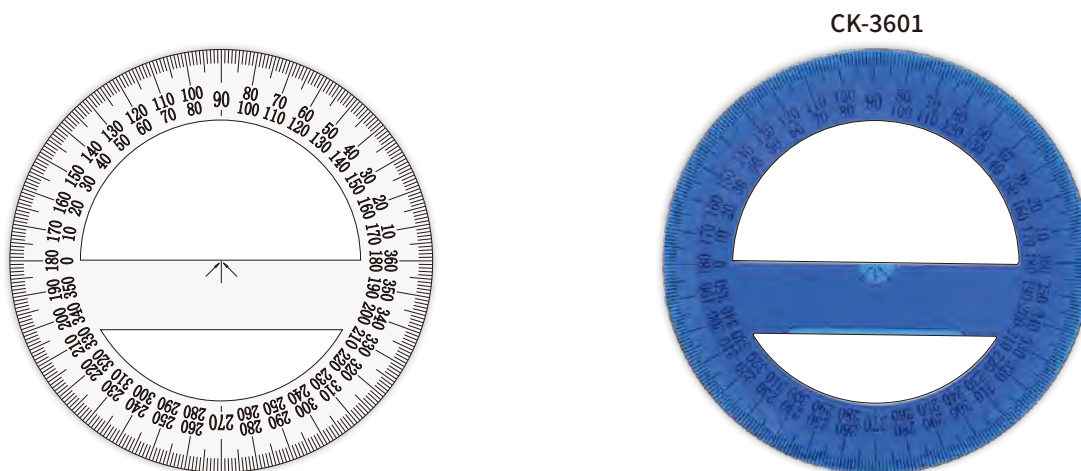

360° protractor

Material: :PS

Product number	Specification	Material	Color	Meas	QTY/CTN	G.W.
CK-3601	/	PS	Transparent, Blue	/	1200	/