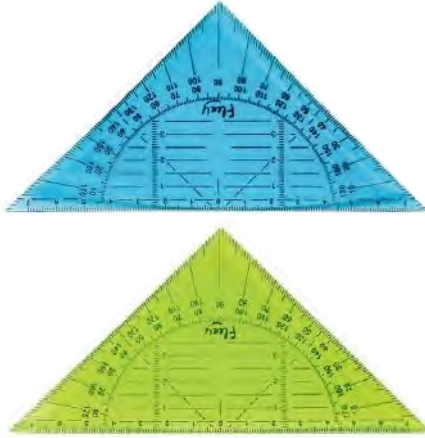

Solid soft triangle

Material:ps

CK-3604 14CM

Product number	Specification	Material	Color	Meas	QTY/CTN	G.W.
CK-3604	14CM	PVC	Red、Blue、Green	\	\	\