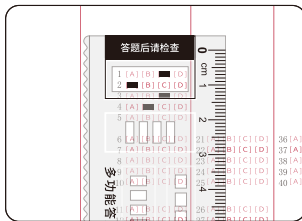

Protractor NEW

KS-70

Triangle ruler NEW

KS-69

Special feature

■ Draw parallel lines, vertical line.

■ Multifunctional ruler triangle ruler+protractor.

Product number	Specification	Material	Color	Product meas	QTY/CTN	G.W.	Carton size
KS-70	9.7CM	PS	Transparent	6.7x13.1x0.3cm(Package)	60/1200	14KG	48.5x37.5x26cm
KS-69	13CM	PS	Transparent	9.4x13.1x0.4cm(Package)	36/576	14.7KG	46x33x43cm

Ruler set NEW

KS-67

Special feature

■ Accurately painted answer sheets

■ Draw the root sign

Answer sheet ruler NEW

KS-68

Product number	Specification	Material	Color	Product meas	QTY/CTN	G.W.	Carton size
KS-67	15CM	PS	Transparent	8.8x17.5x1cm(Package)	30/480	23.5KG	63x47.5x36.5cm
KS-68	15CM	PS	Transparent	5.4x20.1x0.3cm(Package)	60/1440	22.5KG	46.5x46.5x42.5cm