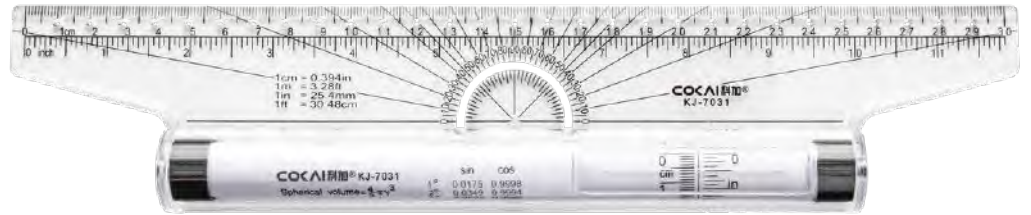

PP box

PVC box

KJ-7031

Material	\
Meas	68x32.5x46.5cm
QTY/CTN	20/200
G.W.	19.8KG

Instructions

1. Draw horizontal parallel lines

(The scale markings inside the roller can confirm the distance between parallel lines)