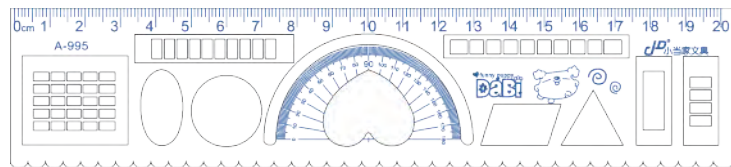

Product number	Specification	Material	Color	Meas	QTY/CTN	G.W.
CK-1021	20CM	PVC	Red、Blue、Green	51x40x22.5cm	100/2000	22.5KG