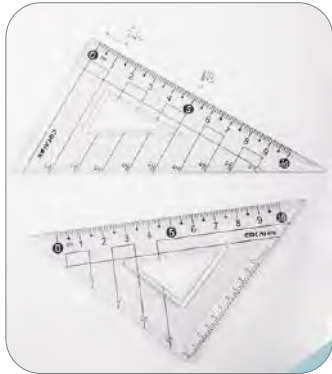

Choice series

Special feature

- Radical sign.
- Clear scale.