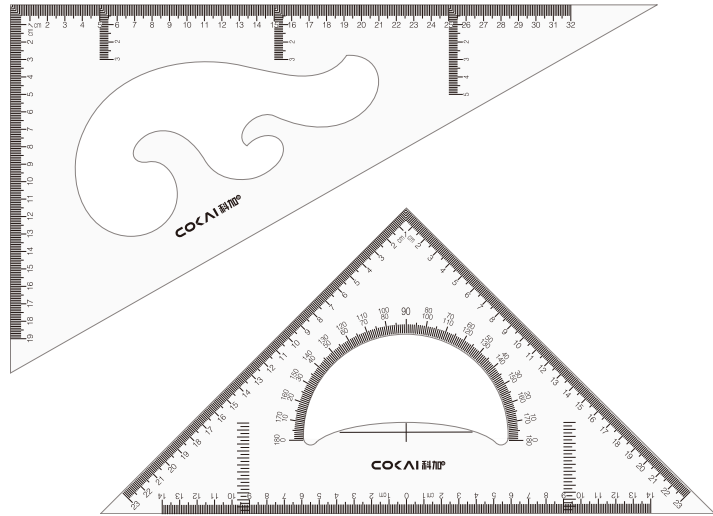

NO:KJ-1235

Specification	35CM
Material	PS
Meas	38.5x28x32cm
QTY/CTN	4/96
G.W.	16.6KG