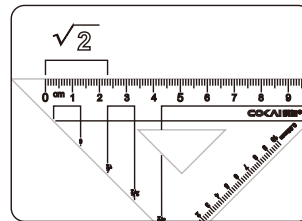

Protractor NEW

KS-70

Triangle ruler NEW

KS-69

Special feature

■ Draw parallel lines, vertical line.

■ Multifunctional ruler triangle ruler+protractor.

Product number	Specification	Material	Color	Product meas	QTY/CTN	G.W.	Carton size
KS-70	9.7CM	PS	Transparent	6.7x13.1x0.3cm(Package)	60/1200	14KG	48.5x37.5x26cm
KS-69	13CM	PS	Transparent	9.4x13.1x0.4cm(Package)	36/576	14.7KG	46x33x43cm

Ruler set NEW

KS-67

Special feature

■ Accurately painted answer sheets

■ Draw the root sign

Answer sheet ruler NEW

KS-68

Product number	Specification	Material	Color	Product meas	QTY/CTN	G.W.	Carton size
KS-67	15CM	PS	Transparent	8.8x17.5x1cm(Package)	30/480	23.5KG	63x47.5x36.5cm
KS-68	15CM	PS	Transparent	5.4x20.1x0.3cm(Package)	60/1440	22.5KG	46.5x46.5x42.5cm

Compass NEW

KS-71

The maximum diameter-29cm

Product number	Specification	Material	Color	Product meas	QTY/CTN	G.W.	Carton size
KS-71	13.3CM	PS	White	5.1x15x1.7cm(Package)	18/288	18.8KG	42.5x37.5x53cm

13-piece exam set NEW