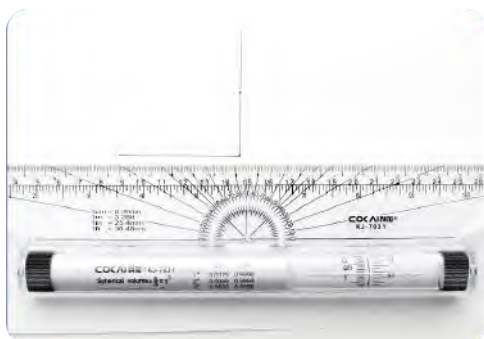

3. Use of protractor