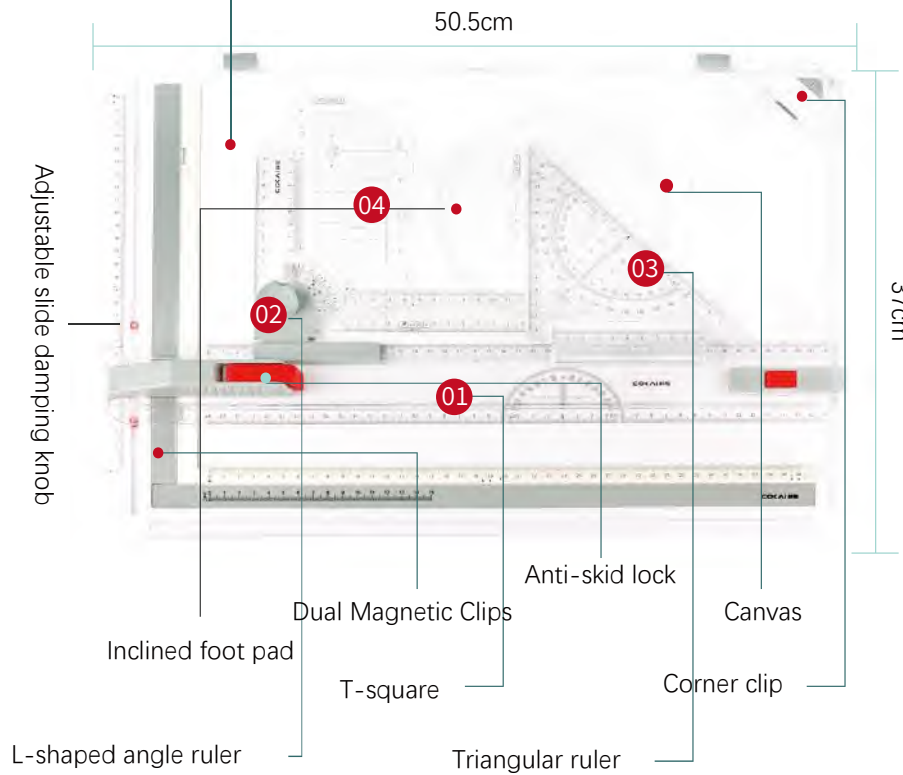

Accessories display

L-shaped rotary angle ruler:
The effective scale is 10cm and 12cm

Thick 12.3cm