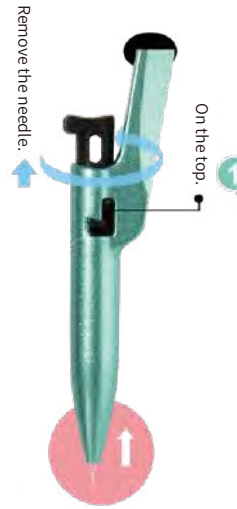

2 Press to remove the needle.

3 Rotate and draw a circle.

Retractable safety compass NEW

Anti-slip rubber
Draw circles accurately

126mm

Exquisite and durable

2B
Refill

Product number	Specification	Material	Color	Product meas	QTY/CTN	G.W.	Carton size
INS001	Automatic pen	Zn	Pink, Green	7.5x14.6x1.3cm	18/216	12.5KG	41x38x55cm