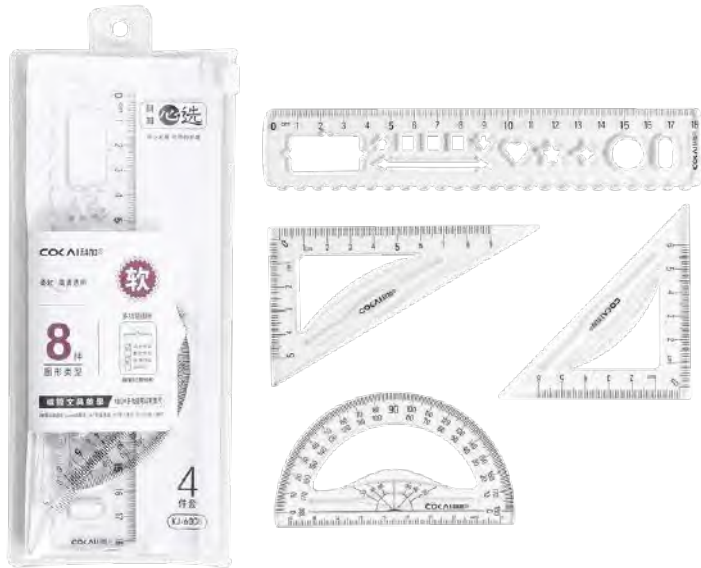

18CM multifunctional note taking ruler KJ-6005

Special feature

■ Soft and safe.

■ Multifunctional design.

■ EVA bag for easy storage.

Product number	Specification	Material	Color	Product meas	QTY/CTN	G.W.	Carton size
KJ-6005	18CM	PVC	Transparent	8.3x20.5x0.8cm(Package)	30/360	21.5KG	63x53x28cm