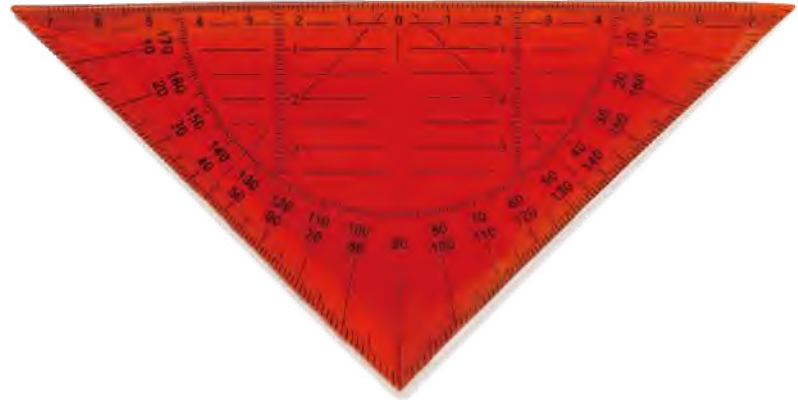

Solid soft triangle

Material:ps

CK-3604 14CM

Product number	Specification	Material	Color	Meas	QTY/CTN	G.W.
CK-3604	14CM	PVC	Red、Blue、Green	\	\	\