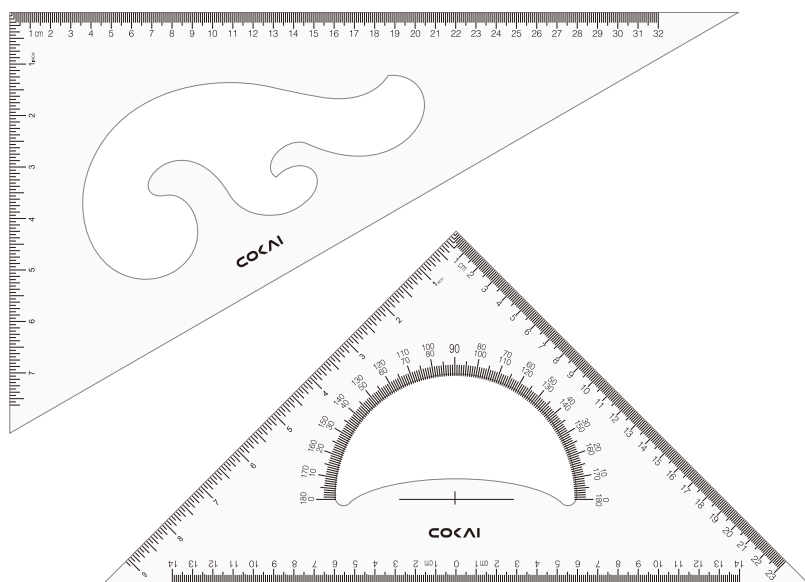

NO:KJ-1135

Specification	35CM
Material	PS
Meas	39x30x30cm
QTY/CTN	4/96
G.W.	16.6KG