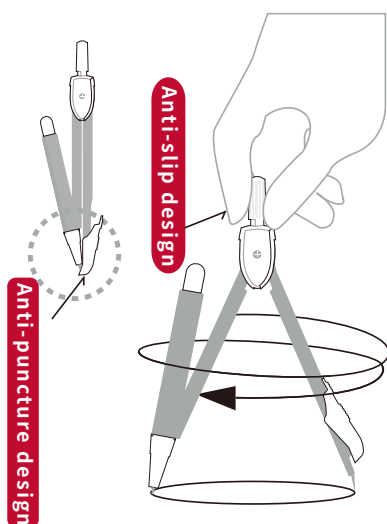

Compass NEW

KS-71

The maximum diameter-29cm