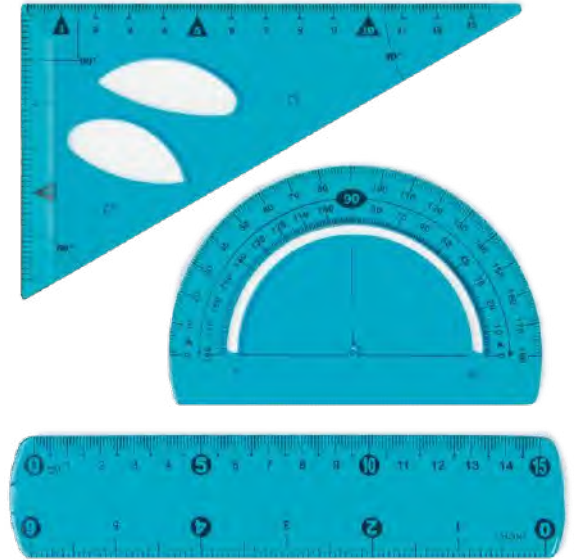

CK-5000 15CM

Set contents: 180° protractor 60° right-angle triangle ruler 15CM ruler

Product number	Specification	Material	Color	Meas	QTY/CTN	G.W.
CK-5000	15CM	PVC	Purple, Blue, Green	51x25.5x33cm	24/288	\