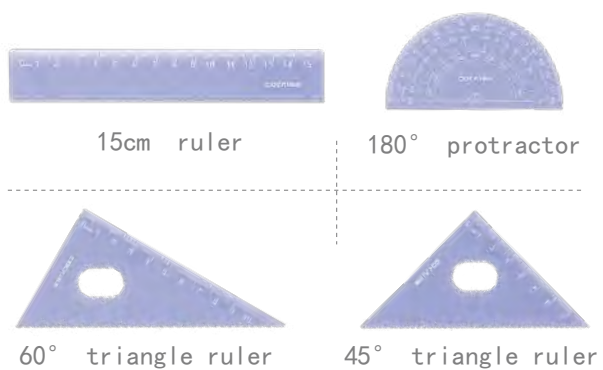

■ Rounded corners.

Product number	Specification	Material	Color	Product meas	QTY/CTN	G.W.	Carton size
KJ-6003	15CM	PS	Orange, Blue, Green	17.7x8.8x0.7cm(Package)	30/480	19.5KG	42x37x51cm