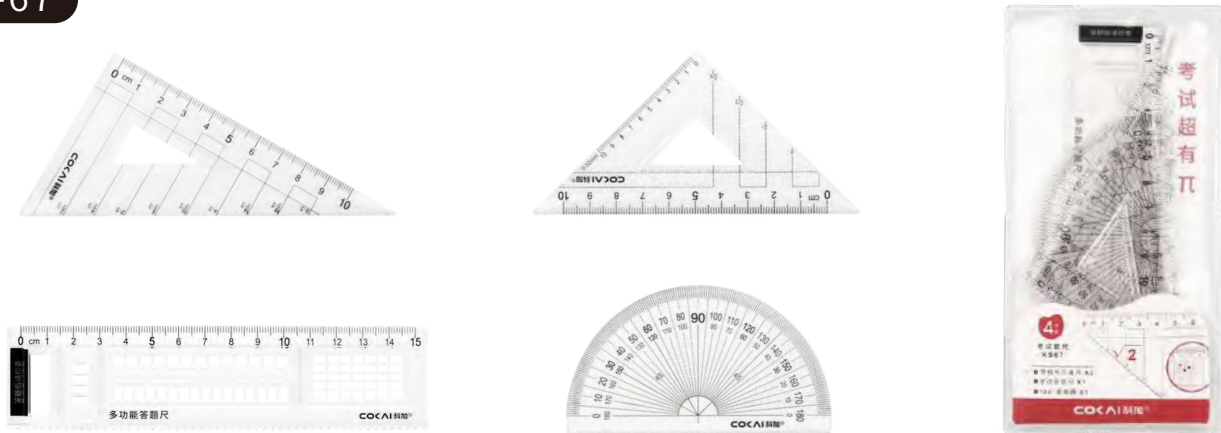

Ruler set NEW

KS-67

Special feature