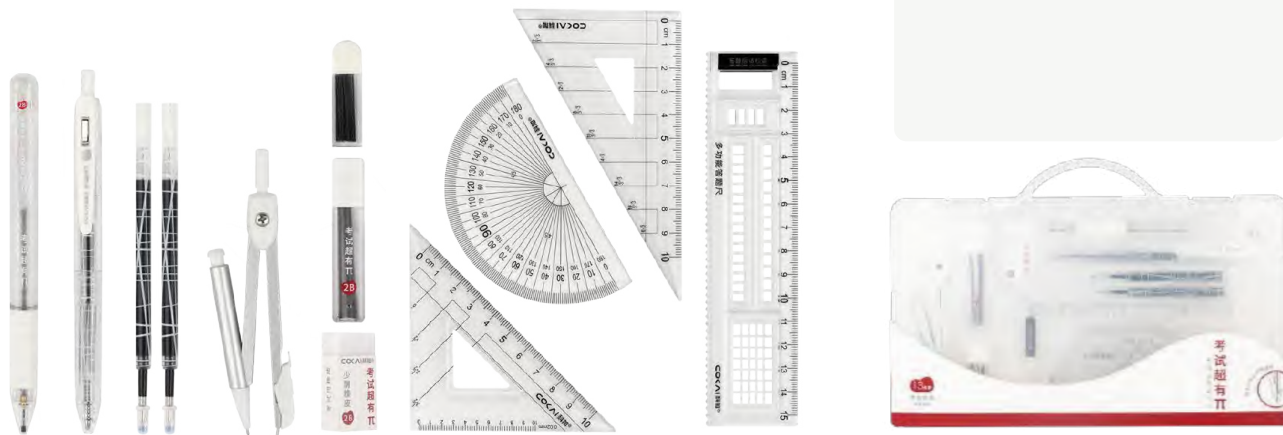

13-piece exam set NEW

KS-66

11-piece exam set NEW

KS-65