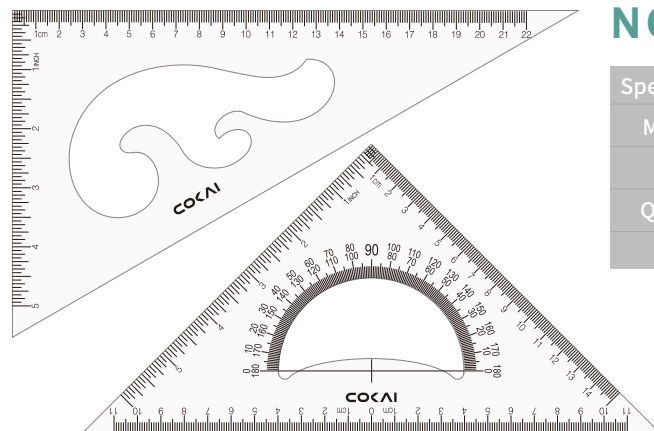

Packaging example

NO:KJ-1125

Specification	25CM
Material	PS
Meas	41.5x27x18cm
QTY/CTN	6/144
G.W.	16.6KG

NO:KJ-1130

Specification	30CM
Material	PS
Meas	47.5x34x18.5cm
QTY/CTN	6/144
G.W.	13KG