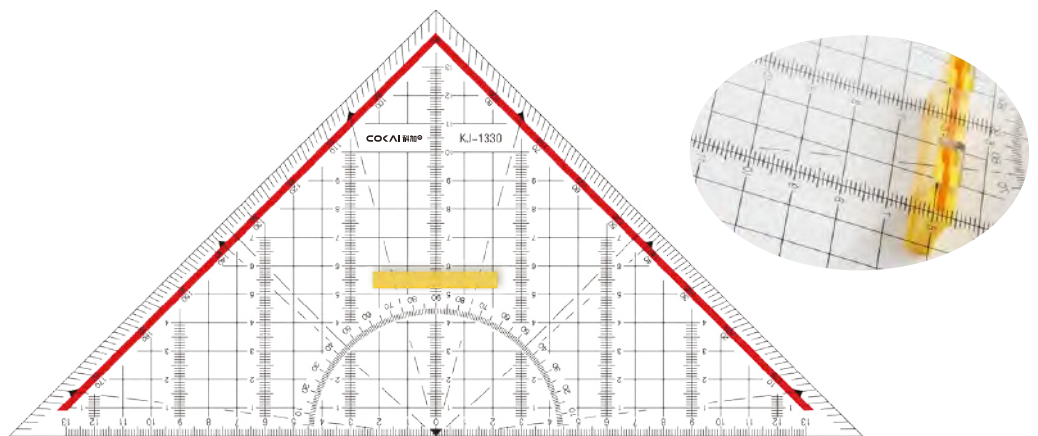

2. Draw vertical parallel lines

3. Use of protractor

4. Draw arcs and curves

KJ-1325

Material	PMMA
Meas	32x28.5x40cm
QTY/CTN	24/144
G.W.	9.5KG

KJ-1330

Material	PMMA
Meas	36x34x40cm
QTY/CTN	24/144
G.W.	21.3KG