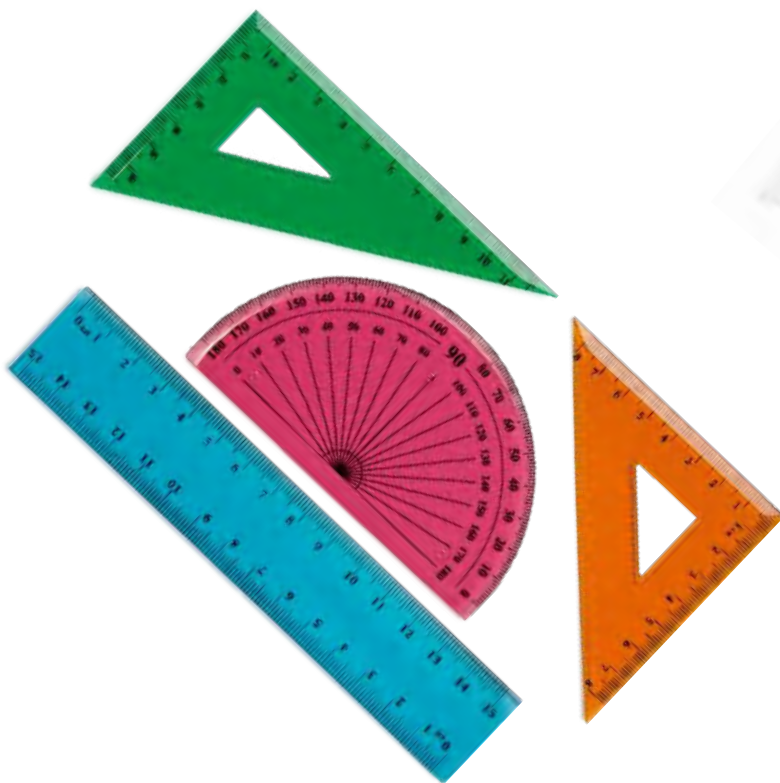

series **Set ruler**

Blue set ruler

Transparent set ruler

Mixed color set ruler

Suction card set ruler