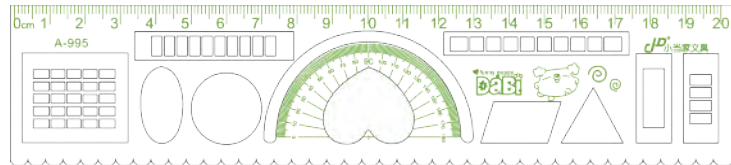

Product number	Specification	Material	Color	Meas	QTY/CTN	G.W.
CK-1021	20CM	PVC	Red、Blue、Green	51x40x22.5cm	100/2000	22.5KG