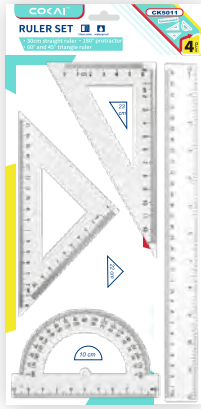

Transparent set ruler

Mixed color set ruler

Suction card set ruler

30CM Set ruler

Material:PS

CK-5011

Set contents: 45° right-angle triangle ruler 60° right-angle triangle ruler 180° protractor 30CM ruler

Product number	Specification	Material	Color	Meas	QTY/CTN	G.W.
CK-5011	30M	PS	Transparent	58x39x39cm	24/288	29KG