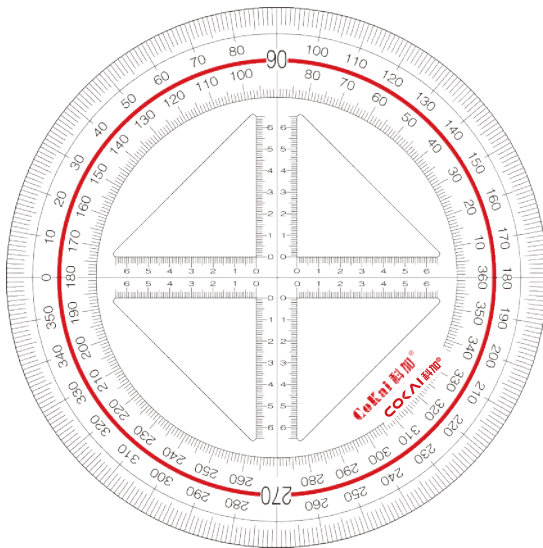

NO:KJ-5225

Material	PMMA
Meas	52.5x32x31.5cm
QTY/CTN	10/200
G.W.	24.5KG