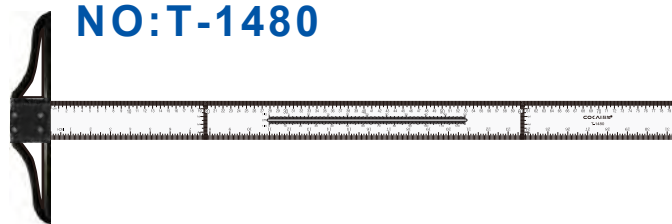

Can be strapped

Specification	80CM
Material	PMMA
Meas	90x30x14cm
QTY/CTN	50
G.W.	14.3KG