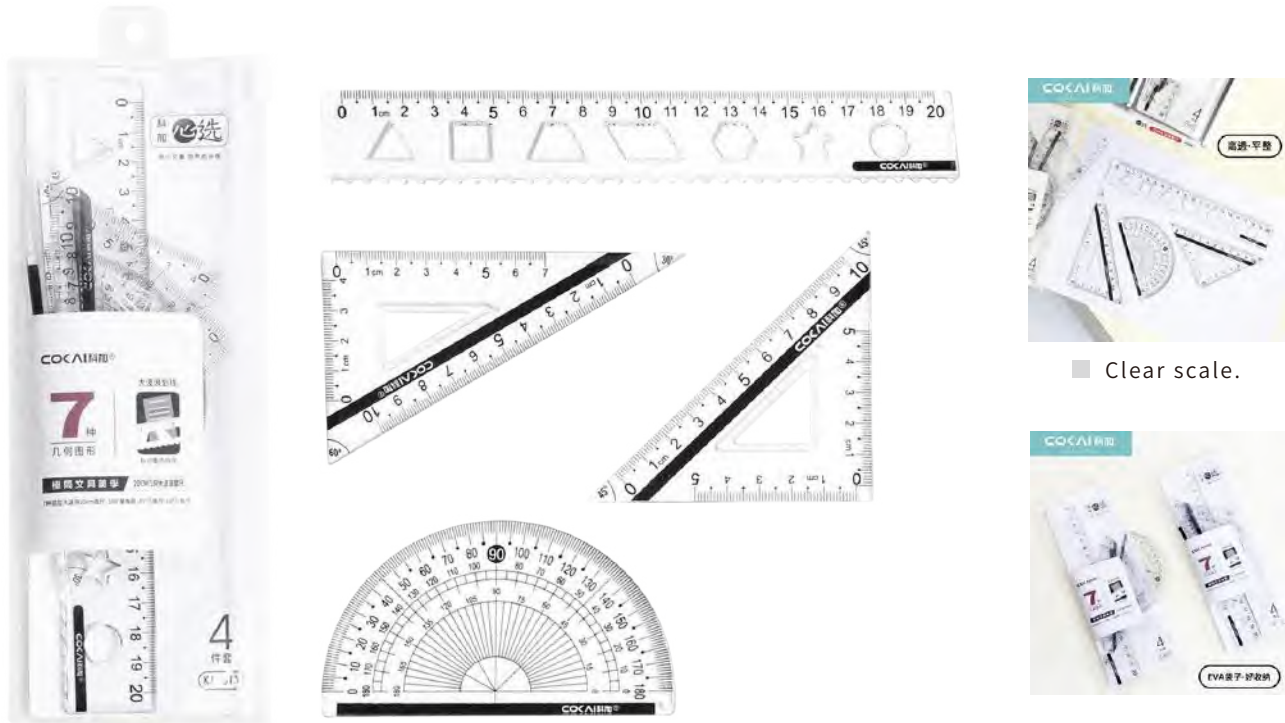

20CM geometric large wave ruler set KJ-6013

■ Clear scale.

■ EVA bag for easy storage.

Product number	Specification	Material	Color	Product meas	QTY/CTN	G.W.	Carton size
KJ-6013	20CM	PS	Transparent	7.4x21.9x0.7cm(Package)	30/480	27.7KG	62x57x36.5cm