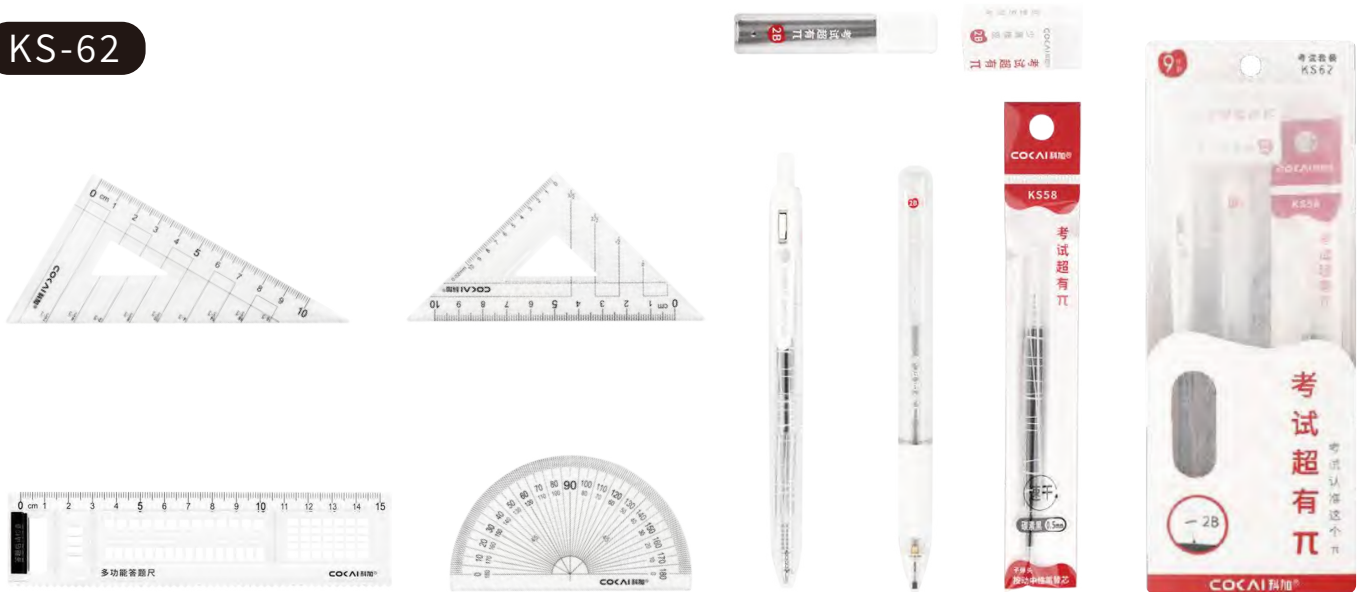

9-piece exam set NEW

KS-62