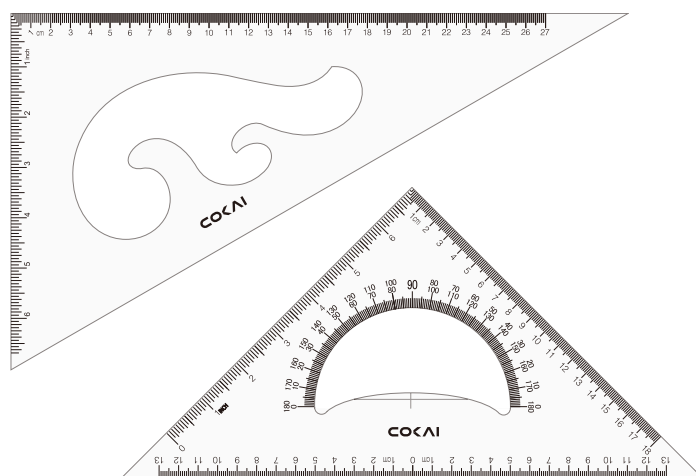

NO:KJ-1135

Specification	35CM
Material	PS
Meas	39x30x30cm
QTY/CTN	4/96
G.W.	16.6KG