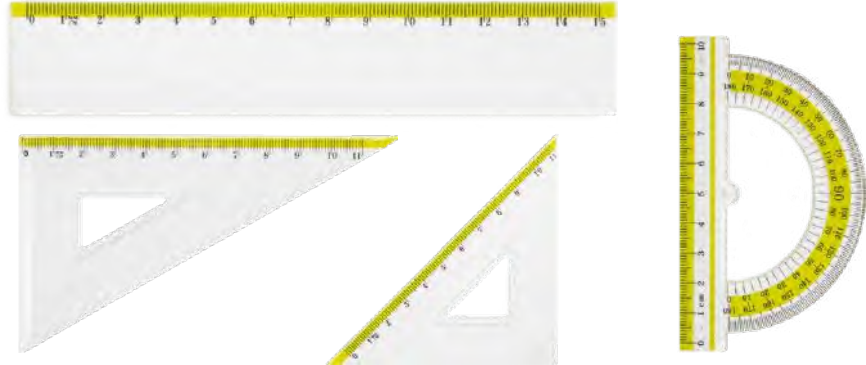

CK-5008

Set contents: 45° right-angle triangle ruler 60° right-angle triangle ruler 180° protractor 15CM ruler

Product number	Specification	Material	Color	Meas	QTY/CTN	G.W.
CK-5008	15M	PS	Transparent	56.5x23.5x52cm	24/480	18KG