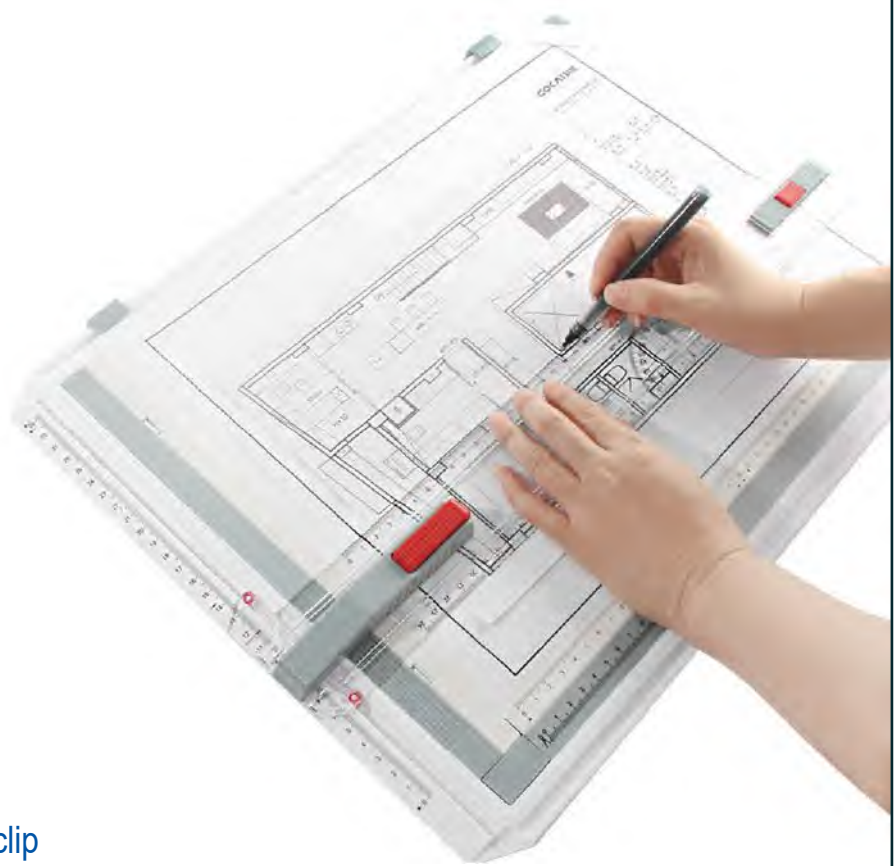

ALL accessories

- T-square
- L-shaped ruler
- Triangular ruler
- Inclined foot pad
- Canvas
- Corner clip
- Anti-skid lock
- Dual Magnetic Clips

Accessories display

L-shaped rotary angle ruler:
The effective scale is 10cm and 12cm