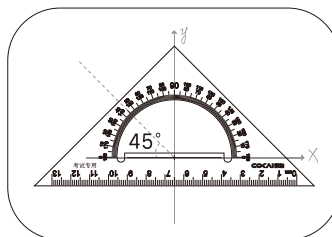

Protractor NEW

KS-70

Triangle ruler NEW

KS-69

Special feature

■ Draw parallel lines, vertical line.

■ Multifunctional ruler triangle ruler+protractor.

Product number	Specification	Material	Color	Product meas	QTY/CTN	G.W.	Carton size
KS-70	9.7CM	PS	Transparent	6.7x13.1x0.3cm(Package)	60/1200	14KG	48.5x37.5x26cm
KS-69	13CM	PS	Transparent	9.4x13.1x0.4cm(Package)	36/576	14.7KG	46x33x43cm

Ruler set NEW

KS-67

Special feature

■ Accurately painted answer sheets

■ Draw the root sign

Answer sheet ruler NEW

KS-68

Product number	Specification	Material	Color	Product meas	QTY/CTN	G.W.	Carton size
KS-67	15CM	PS	Transparent	8.8x17.5x1cm(Package)	30/480	23.5KG	63x47.5x36.5cm
KS-68	15CM	PS	Transparent	5.4x20.1x0.3cm(Package)	60/1440	22.5KG	46.5x46.5x42.5cm

Compass NEW

KS-71

The maximum diameter-29cm

Product number	Specification	Material	Color	Product meas	QTY/CTN	G.W.	Carton size
KS-71	13.3CM	PS	White	5.1x15x1.7cm(Package)	18/288	18.8KG	42.5x37.5x53cm

13-piece exam set NEW