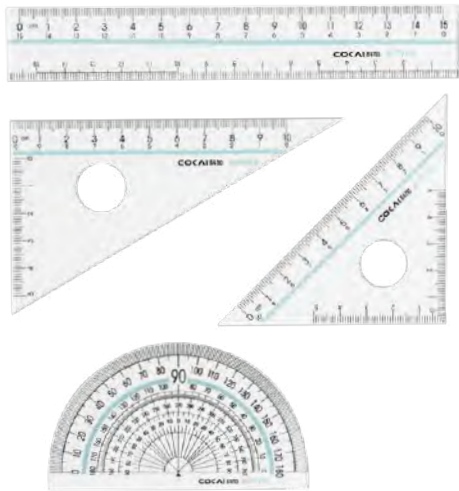

■ The scale starts from the end of the ruler. Easy to measurement.

■ Double bevel design easy to take.

■ Double bevel.

Product number	Specification	Material	Color	Product meas	QTY/CTN	G.W.	Carton size
KJ-7118	15CM	PMMA	Red, Green, Blue, Transparent	15x2.1cm	48/576	12.5KG	49x30x31.5cm

Acrylic hole ruler New

■ Mark/Draw a circle.

■ Double bevel design easy to take.

■ Two color printing. Double scale.

Product number	Specification	Material	Color	Product meas	QTY/CTN	G.W.	Carton size
KJ-7119	15CM	PMMA	Red, Green, Blue, Transparent	16.6x2.1cm	48/576	12.5KG	51.5x30.5x35.5cm

Anti-slip ruler set

• Simple • Convenient • Quick to store

Anti-slip ruler set New

■ PP box

- Anti-slip strip design.
- Double scale.
- 45° triangle ruler three side scale.
- The scale starts from the end of the ruler.
- 5/10 cm length quick drawing.
- 30° triangle ruler bilateral scale.