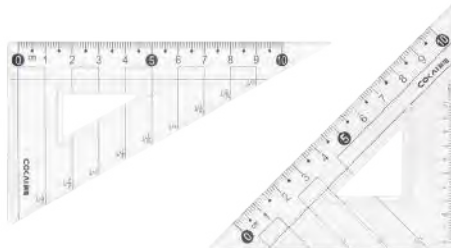

20CM student ruler set KJ-6020