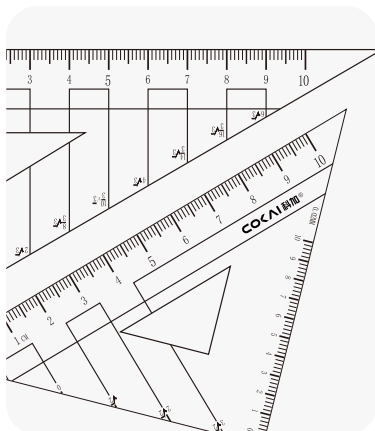

■ Radical sign.