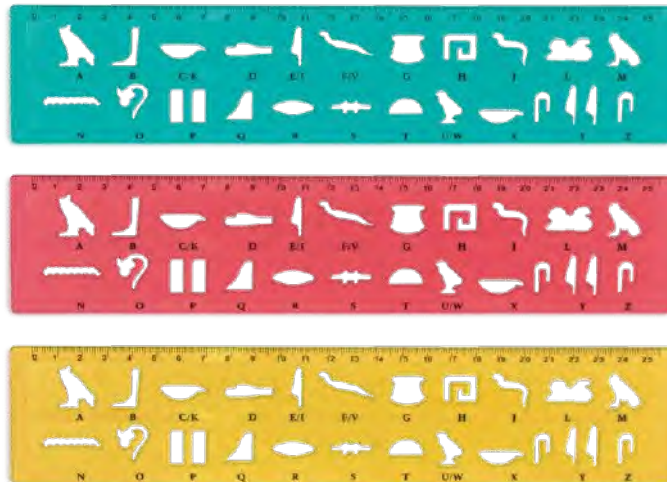

25CM Egyptian alphabet ruler

Material:PS

CK-1023 25CM

Product number	Specification	Material	Color	Meas	QTY/CTN	G.W.
CK-1023	25CM	PS	Blue, Yellow, Red	36x36x29cm	720	\