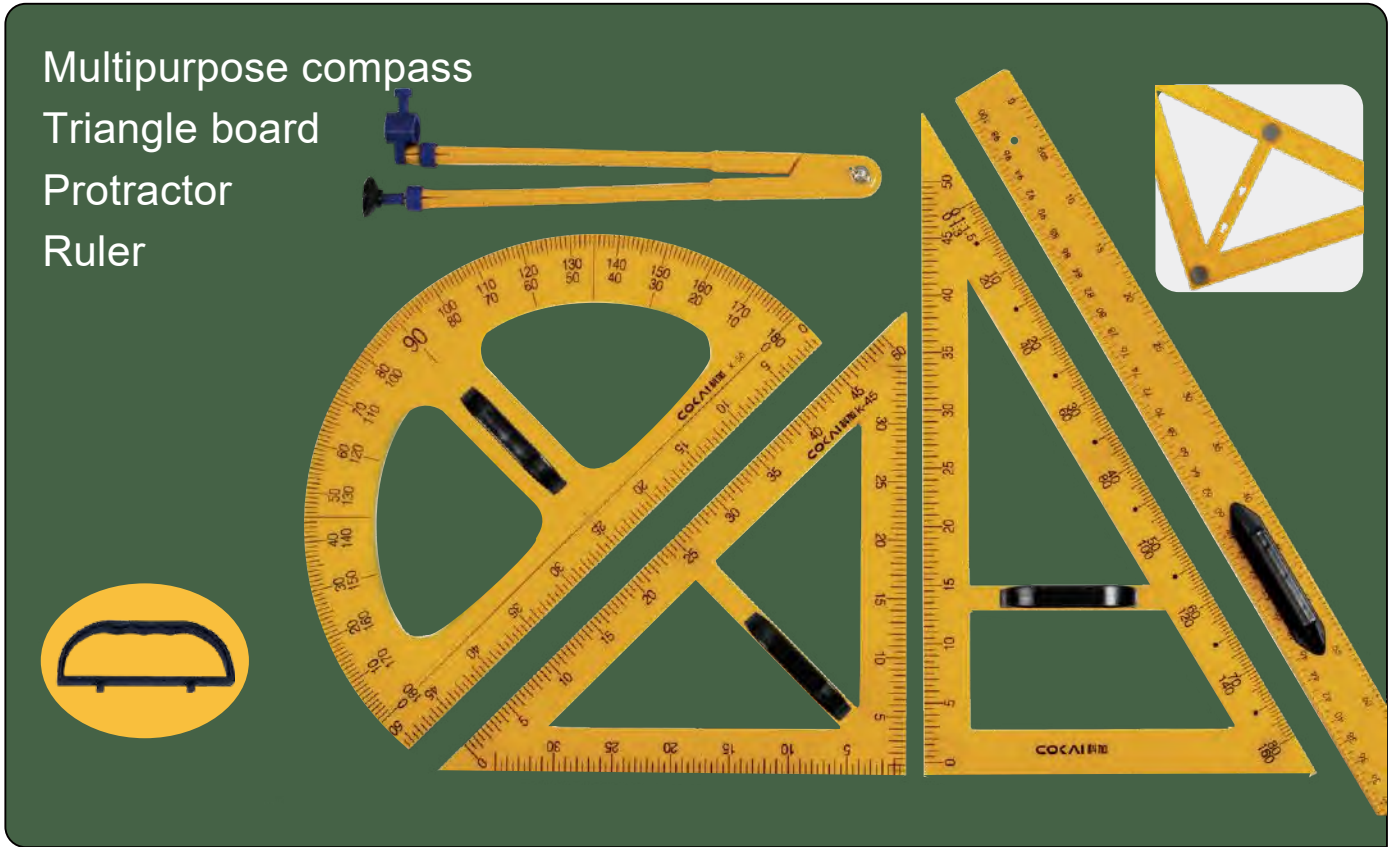

NO:KJ-018

3件套曲线模板

Material	PS
Meas	44x37x25cm
QTY/CTN	6/144
G.W.	17KG

Multipurpose compass

Triangle board

Protractor

Ruler

NO:K-200