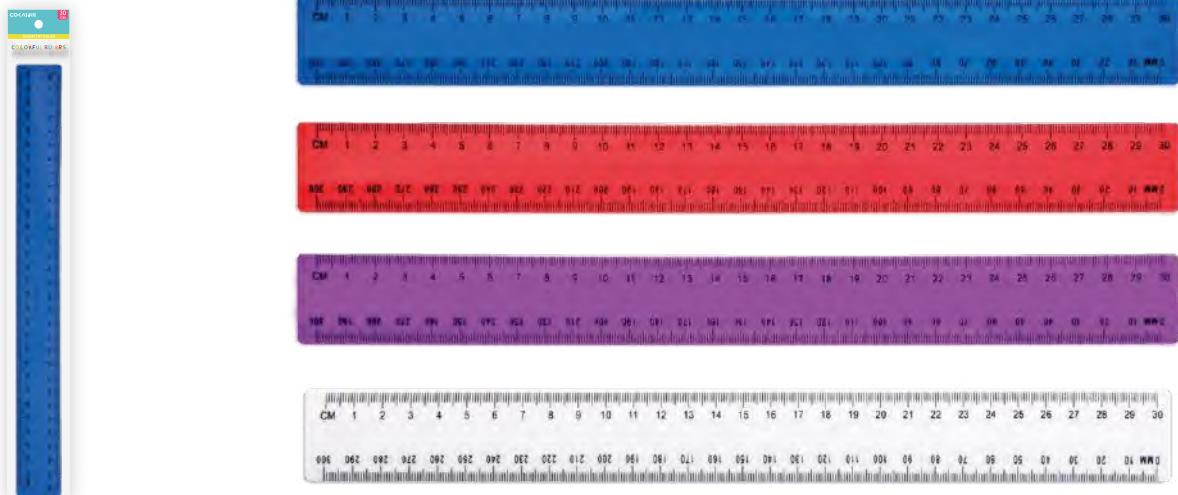

CK-1019 30CM

Product number	Specification	Material	Color	Meas	QTY/CTN	G.W.
CK-1019	30CM	PS	Red, Purple, Blue, White	38.5x33.5x32.5cm	1440	22KG