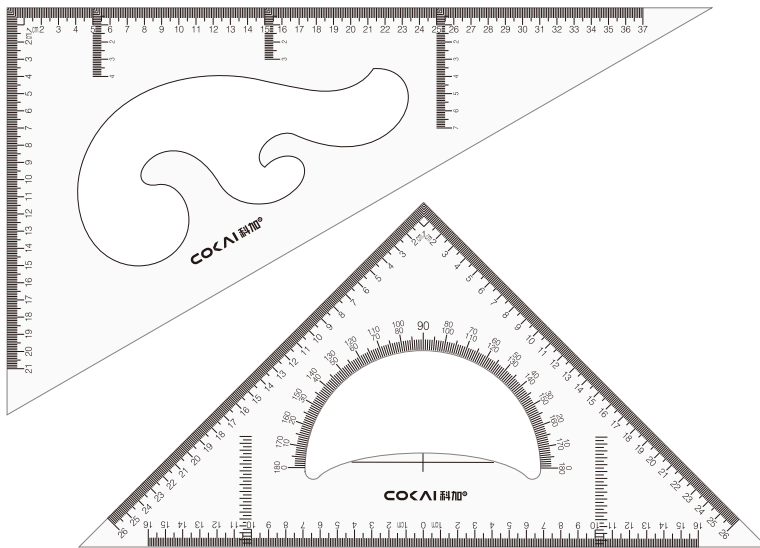

NO:KJ-1235

Specification	35CM
Material	PS
Meas	38.5x28x32cm
QTY/CTN	4/96
G.W.	16.6KG