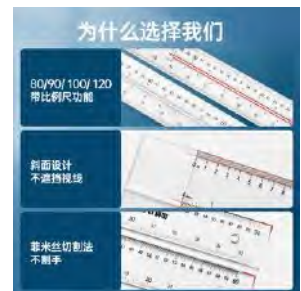

Specification	60CM
Material	PS
Meas	76x29x25cm
QTY/CTN	60
G.W.	13.7KG