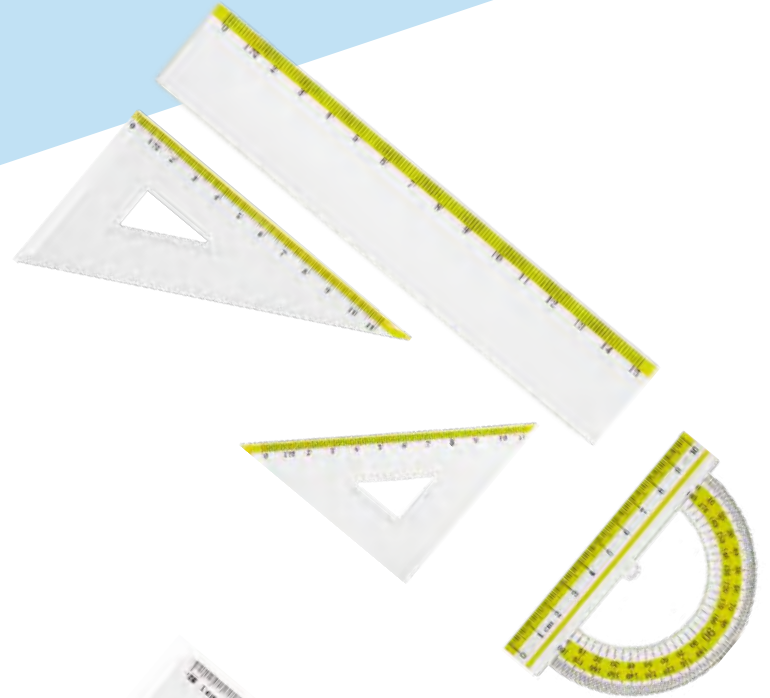

series **Set ruler**

Blue set ruler

Transparent set ruler

Mixed color set ruler

Suction card set ruler