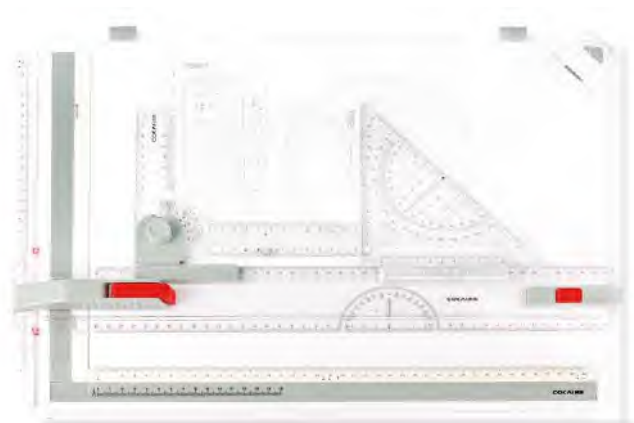

ALL accessories

- T-square
- L-shaped ruler
- Triangular ruler
- Inclined foot pad
- Canvas
- Corner clip
- Anti-skid lock
- Dual Magnetic Clips

Accessories display

L-shaped rotary angle ruler:
The effective scale is 10cm and 12cm