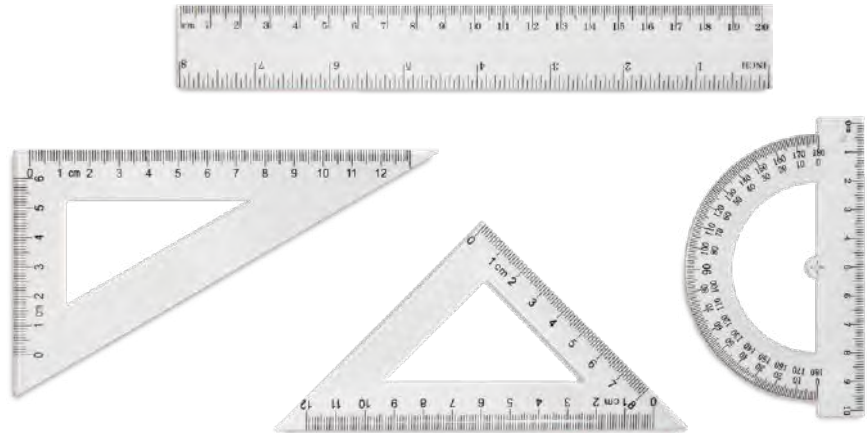

CK-5006

■ Set contents: 45° right-angle triangle ruler*2 60° right-angle triangle ruler 20CM ruler

Product number	Specification	Material	Color	Meas	QTY/CTN	G.W.
CK-5006	20M	PS	Transparent	33x29x28.5cm	24/288	10.8