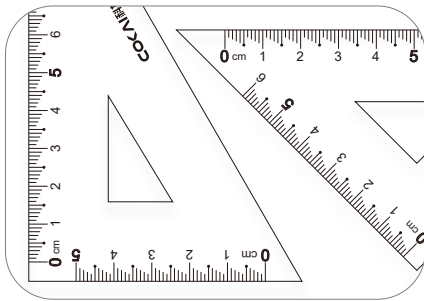

18CM student ruler set **KJ-6018**

Choice series

Special feature

■ Tianzi grid design.

■ Clear scale.

■ From 0,measurable depth.

Product number	Specification	Material	Color	Product meas	QTY/CTN	G.W.	Carton size
KJ-6018	18CM	PS	Transparent	20.7x9x0.7cm(Package)	30/480	22.9KG	52x43.5x41.5cm

20CM student ruler set KJ-6020

Choice series

Special feature

- Radical sign.
- Clear scale.

- Multifunctional design.

- Good toughness.

Product number	Specification	Material	Color	Product meas	QTY/CTN	G.W.	Carton size
KJ-6020	20CM	PS	Transparent	22.6x9x0.7cm(Package)	30/480	28KG	57.5x51.5x40cm

15cm double wave ruler set **KJ-6011**

Choice series

Special feature

■ Clear scale.

■ Double wave design.

Product number	Specification	Material	Color	Product meas	QTY/CTN	G.W.	Carton size
KJ-6011	15CM	PS	Transparent	7x17x0.7cm(Package)	30/480	23.5KG	62x47x36.5cm