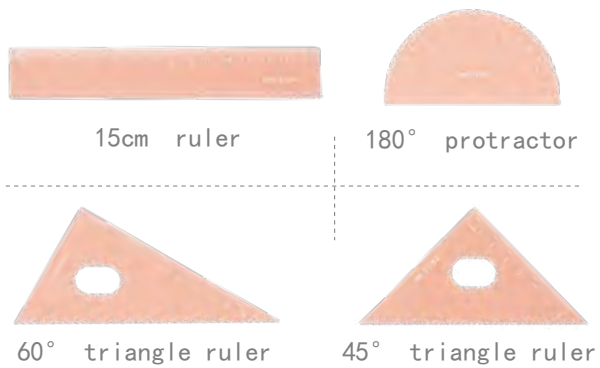

Morandi set of rulers **KJ-6003**

■ Easy to store.