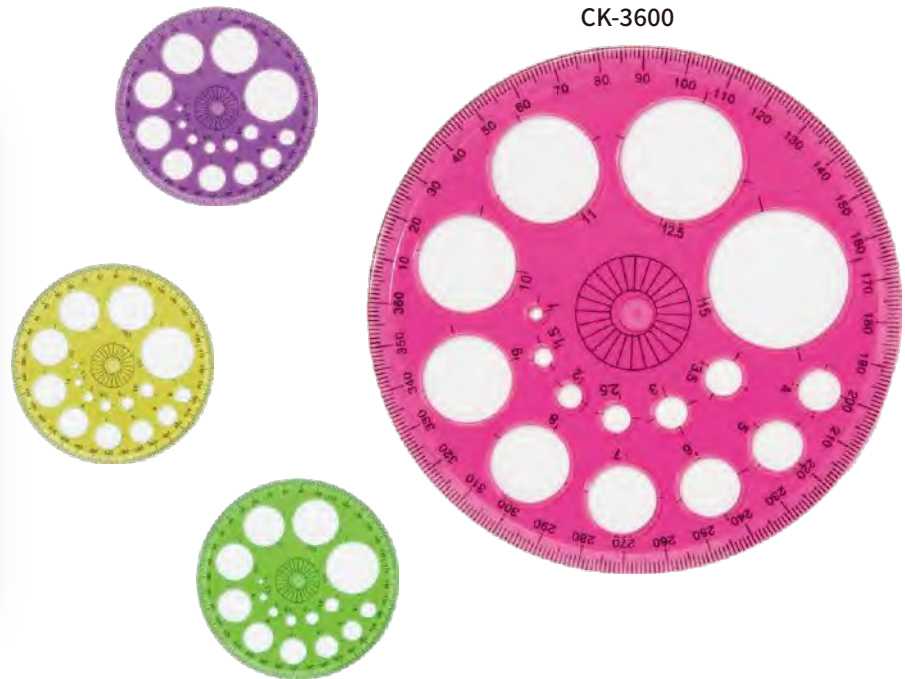

360° round template

Material:PS

Product number	Specification	Material	Color	Meas	QTY/CTN	G.W.
CK-3600	/	PS	Red, Blue, Green, Yellow	52.5x41x33cm	1200	22KG