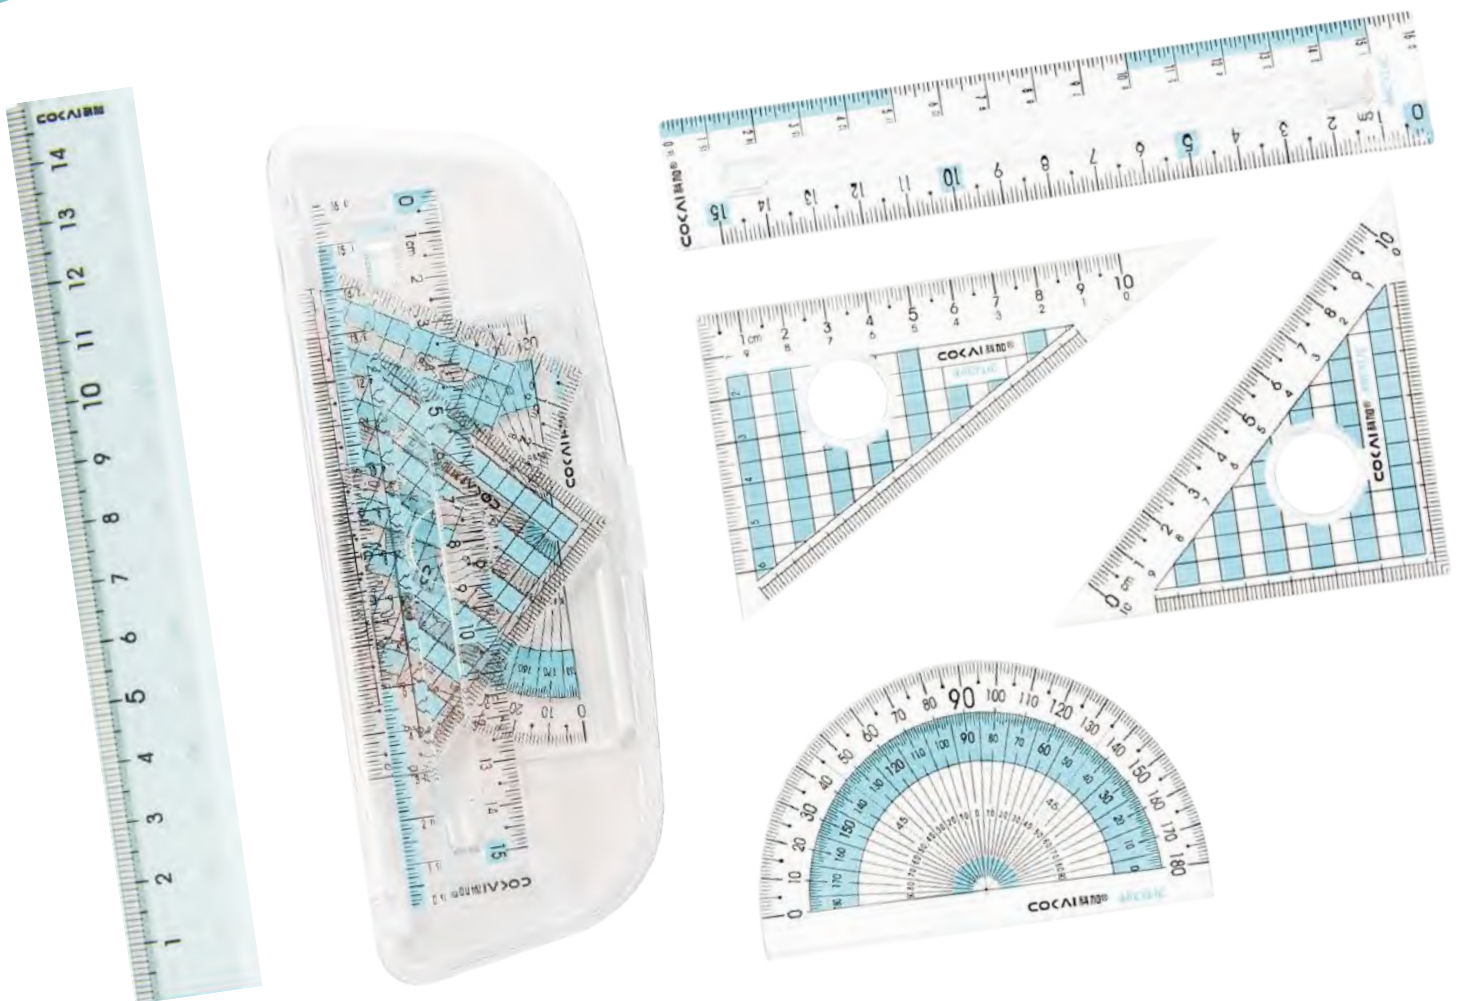

Zhi series

Acrylic double bevel edge ruler Double wave square ruler set
Acrylic hole ruler Acrylic double wave ruler
Anti-slip ruler set Cutting ruler

Acrylic double bevel edge ruler NEW

■ Double scale/Two color printing.

■ The scale starts from the end of the ruler. Easy to measurement.

■ Double bevel design easy to take.

■ Double bevel.

Product number	Specification	Material	Color	Product meas	QTY/CTN	G.W.	Carton size
KJ-7118	15CM	PMMA	Red, Green, Blue, Transparent	15x2.1cm	48/576	12.5KG	49x30x31.5cm

Acrylic hole ruler New

■ Mark/Draw a circle.

■ Double bevel design easy to take.

■ Two color printing. Double scale.

Product number	Specification	Material	Color	Product meas	QTY/CTN	G.W.	Carton size
KJ-7119	15CM	PMMA	Red, Green, Blue, Transparent	16.6x2.1cm	48/576	12.5KG	51.5x30.5x35.5cm

Anti-slip ruler set

• Simple • Convenient • Quick to store

Anti-slip ruler set New

■ PP box

- Anti-slip strip design.
- Double scale.
- 45° triangle ruler three side scale.
- The scale starts from the end of the ruler.
- 5/10 cm length quick drawing.
- 30° triangle ruler bilateral scale.