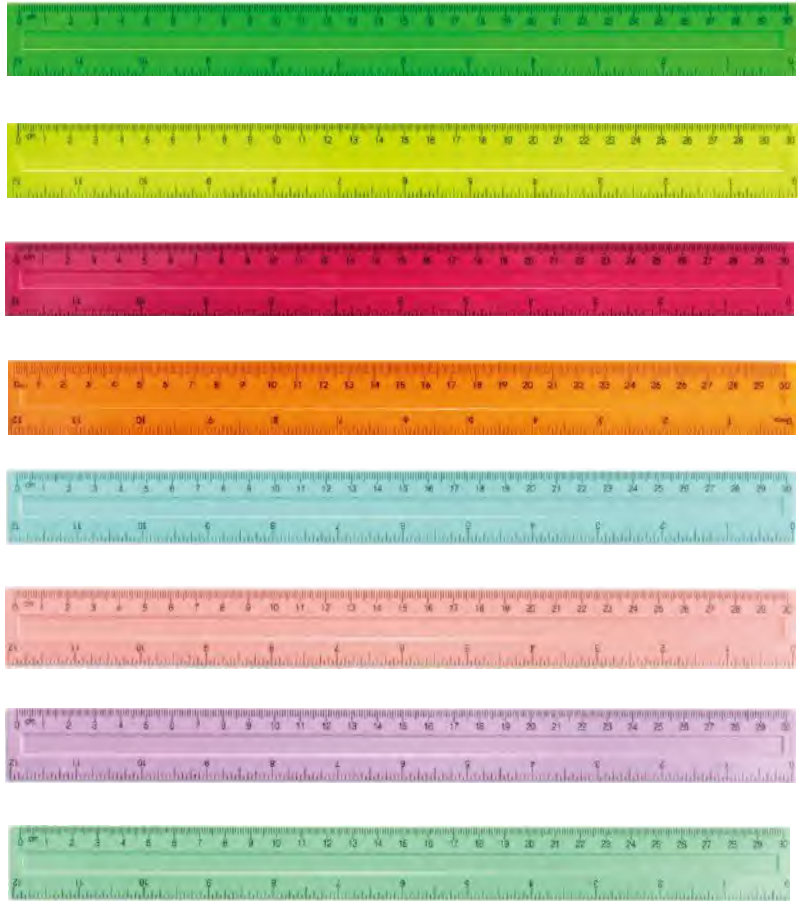

CK-1009 30CM

Product number	CK-1009
Specification	30CM
Material	PS
Color	Red, Green, Blue, Yellow, Pink, Orange, Purple
Meas	33x26x31cm
QTY/CTN	1440
G.W.	20.5KG