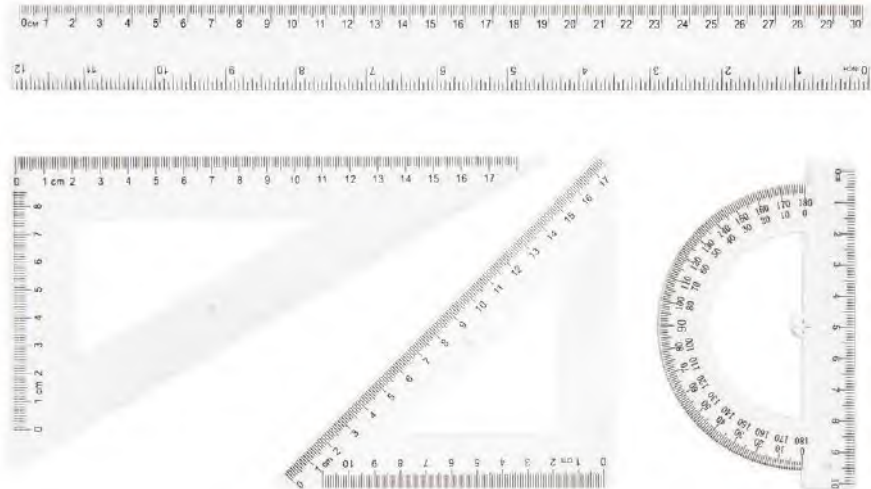

20CM set ruler

Material:PS

■ Set contents: 45° right-angle triangle ruler*2 60° right-angle triangle ruler 20CM ruler

Product number	Specification	Material	Color	Meas	QTY/CTN	G.W.
CK-5006	20M	PS	Transparent	33x29x28.5cm	24/288	10.8

30CM set ruler

Material:PS

CK-5007

■ Set contents: 45° right-angle triangle ruler*2 60° right-angle triangle ruler 30CM ruler

Product number	Specification	Material	Color	Meas	QTY/CTN	G.W.
CK-5007	30M	PS	Transparent	39.5x33.5x28.5cm	24/288	13.5KG