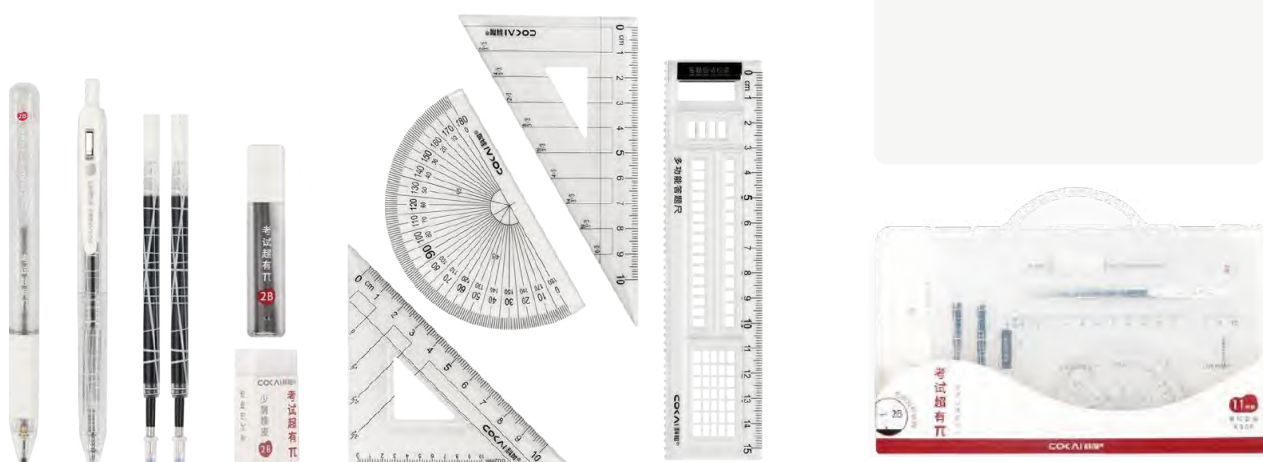

Product number	Specification	Material	Color	Product meas	QTY/CTN	G.W.	Carton size
KS-66	15CM	PS	Transparent	29.5x17.5x2.3cm(Package)	10/60	19.3KG	55.5x28x50cm
KS-65	15CM	PS	Transparent	29.5x17.5x2.3cm(Package)	10/60	17.5KG	55.5x28x50cm