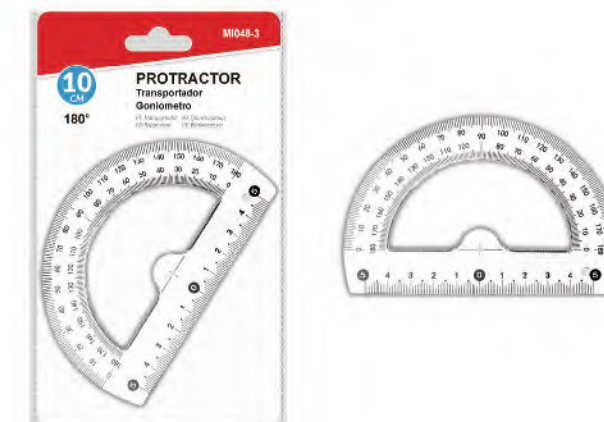

PROTRACTOR

Ref.	Spec.	Packing
MI048-3	100mm, 1pcs	1/24/288 unit