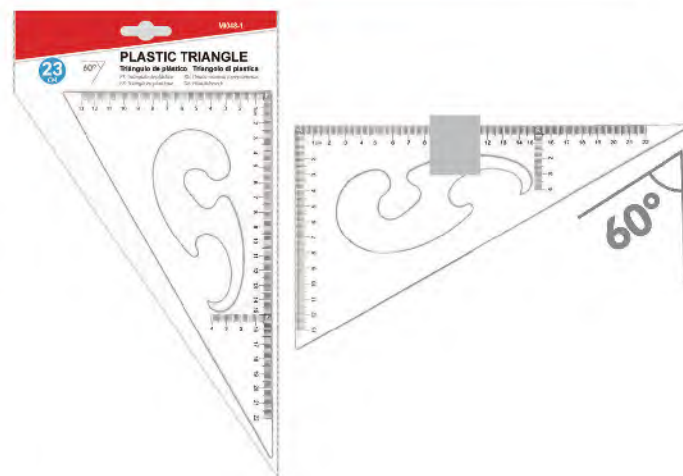

FLEXIBLE RULER

Ref.	Spec.	Packing
MI045-2	200*38mm, 1pcs	1/24/288 unit
MI045-3	300*38mm, 1pcs	1/24/288 unit

SCALE RULER

Ref.	Spec.	Packing
MI047-2	300*25mm, 1pcs	1/12/144 unit

PLASTIC TRIANGLE

Ref.	Spec.	Packing
MI048-1	130*230mm, 1pcs	1/12/144 unit