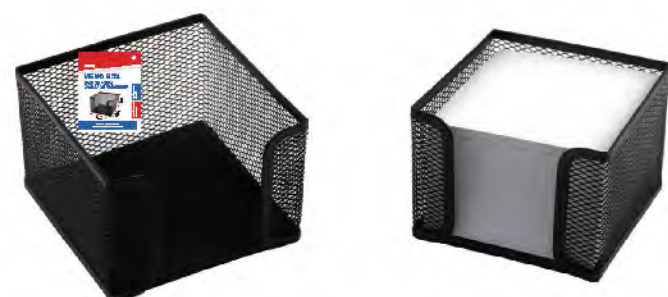

MEMO BOX

Ref.	Spec.	Packing
MI078	100*100*80mm, 1pcs	1/6/48 unit