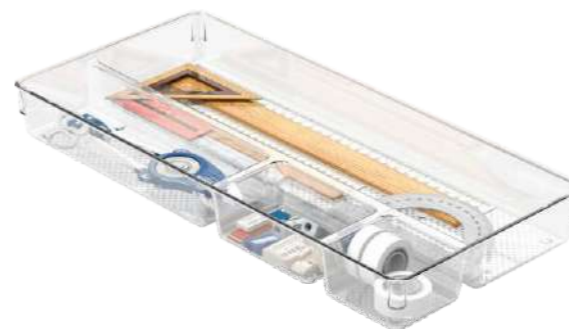

STORAGE BINS

8013

Unit Size: 12.5×32.1×7.75cm
Material: PET

8014

Unit Size: 33×21×18.9cm
Material: PET

8015

Unit Size: 28.9×21×15.3cm
Material: PET

8016

Unit Size: 26.2×26.2×15.3cm
Material: PET

8017

Unit Size: 25.2×19.7×10.5cm
Material: PET

8018

Unit Size: 24.5×19.7×14.9cm
Material: PET

STORAGE BINS

8019

Unit Size: 20×18.1×14.6cm
Material: PET

8020

Unit Size: 15.5×15.6×14.3cm
Material: PET

8021

Unit Size: 25.4×9.65×7.62cm
Material: PET

8024

Unit Size: 23.17×23.17×5.37cm
Material: PET

8025

Unit Size: 38.2×15.5×5.37cm
Material: PET

8026

Unit Size: 34.2×15.2×7.62cm
Material: PET

STORAGE BINS

8027

Unit Size: 40.2×19×4.82cm
Material: PET

8028

Unit Size: 33.3×22.9×5.92cm
Material: PET

8022