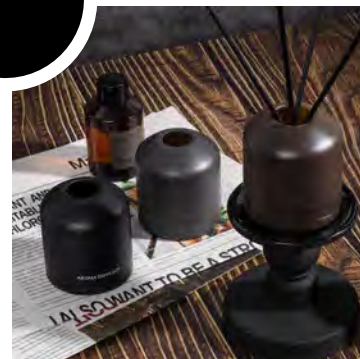

Amber_Mini diffuser gift set

Net vol. 50ml*3
 Size $\Phi 5.7 * 6.5 \text{cm} / \Phi 4.2 * 7.4 \text{cm}$
 Package 21.1*7.5*23.1cm
 Wt. 986g
 QTY. 12pcs
 CTN. 49.5*24*51cm
 G.W. 12.8kgs

Fragrance

Champagne/Red teak/Amber allure