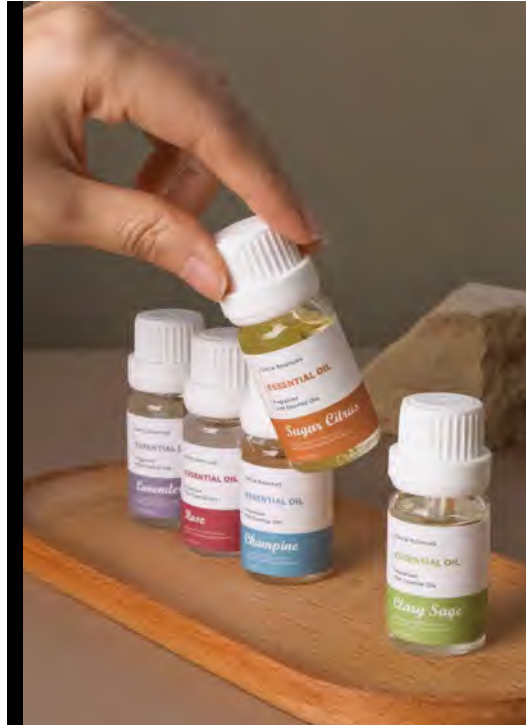

Set of 6pcs 10ml essential oil box

Net vol. 10ml*6
Size $\Phi 2.5 \times 5.8 \text{cm}$
Package 16.8*7*3.1cm
Wt. 260g
QTY. 48pcs
CTN. 35.5*44*15cm
G.W. 14kgs