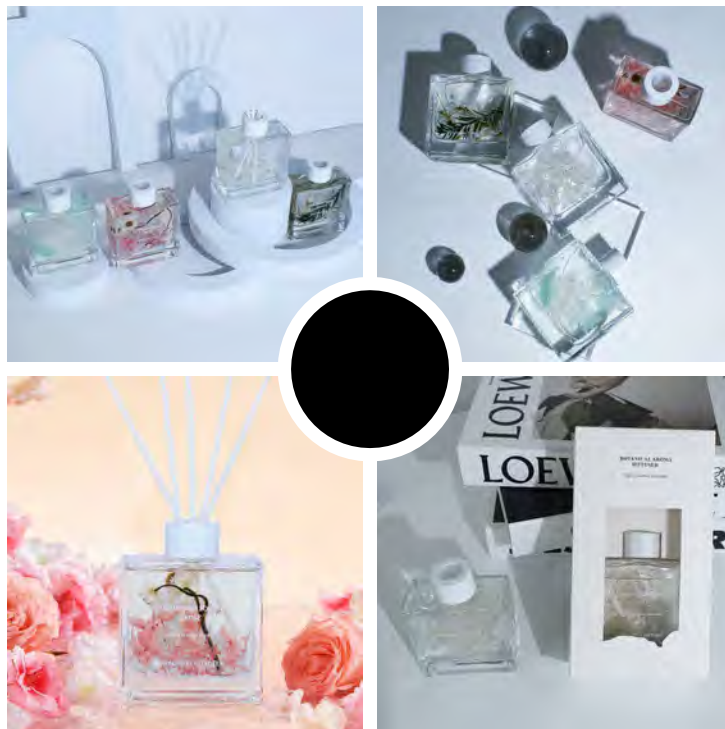

Eternal flower_Square bottle diffuser

Net vol. 150ml
Size 6*3.7*14.1cm
Package 7.3*4.3*24.7cm
Wt. 462g
QTY. 24pcs
CTN. 41.5*25.5*24.7cm
G.W. 12kgs

Fragrance

White blossom/Blue windbell/Oud & Rose/
Hilton garden