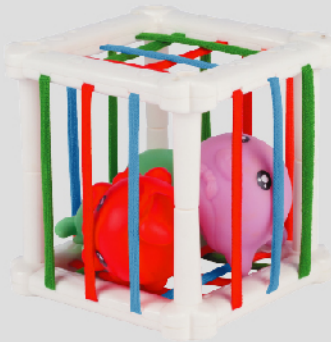

EARLY EDUCATION

FUNNY FRUIT AND VEGETABLE BOX

NO.368-23

A

11.8CM

11.8CM

11.8CM

B

C