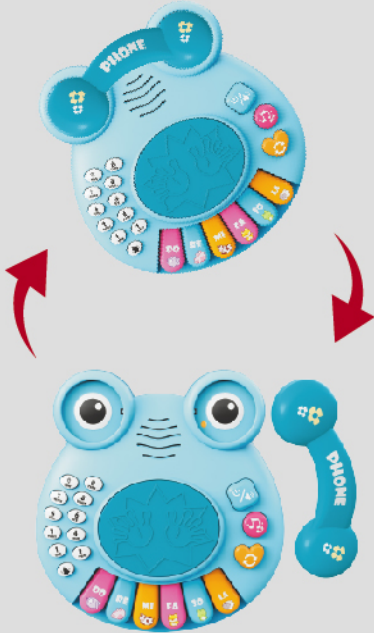

12.5CM

7.5CM

11CM

Z

EARLY EDUCATION

CARTOON HAMMER RATTLE

NO.368-42

CARTOON FUNNY PROJECTOR

NO.368-66

EARLY EDUCATION

MULTI-FUNCTION HAND DRUM

NO.368-54

H

R

PIANO TELEPHONE DRUM

NO.368-84

21.5CM

6.3CM

25CM

B

P

EARLY EDUCATION

CARTOON SEVEN-SIDED BUSY BALL

NO.368-73