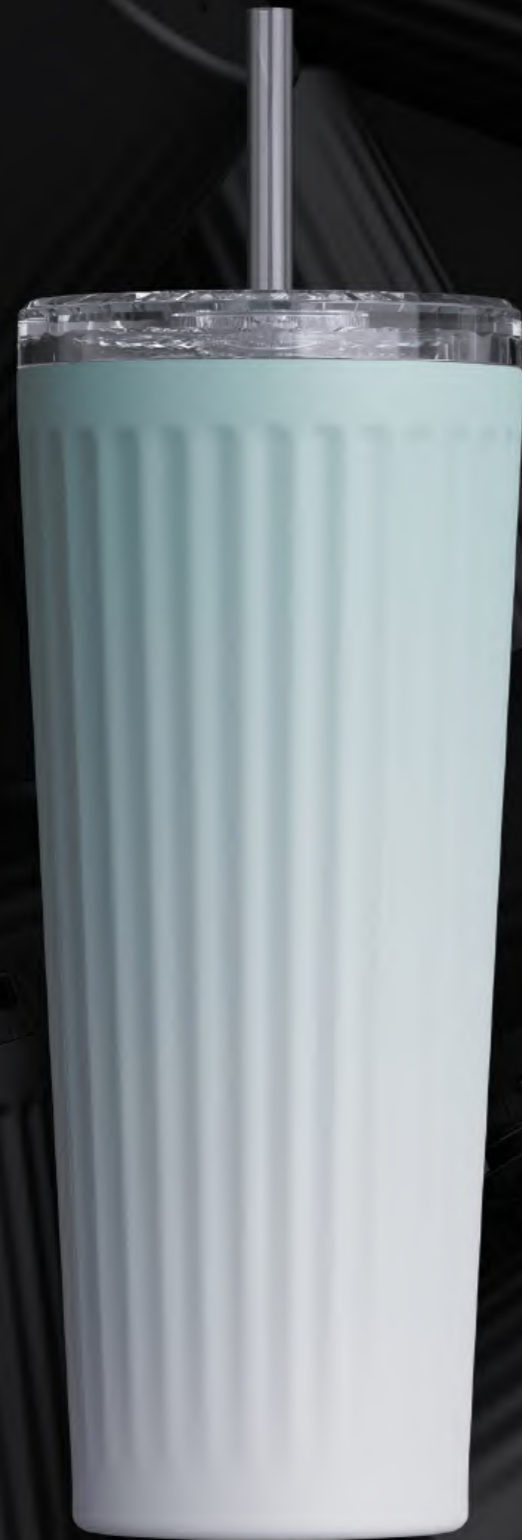

700ml COFFEE CUP

Double Walled

Vacum Insulated

Leak Proof

Stainless Steel

Various forms of cup lid

Unique patterns

Original and unique design