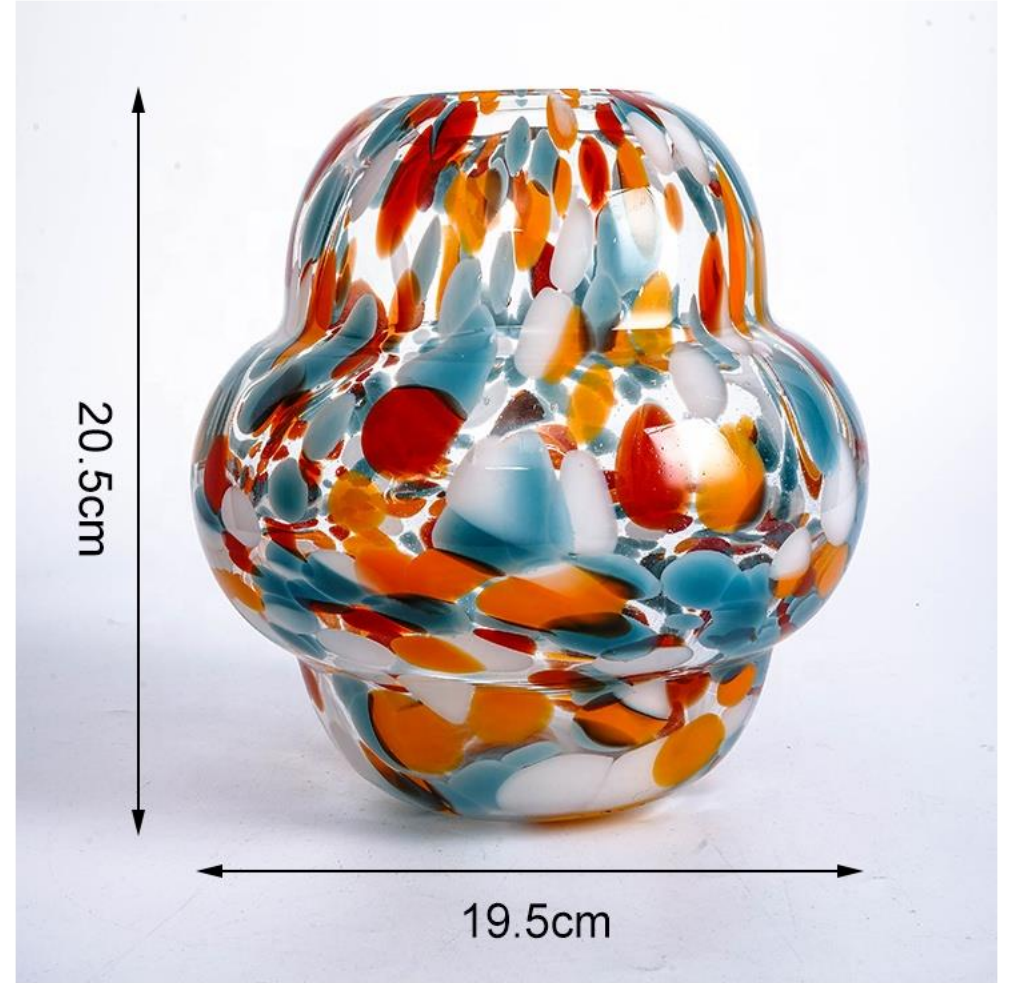

Spot Glass Vase

#CVH911

#CVH4600

#CVH4602

#CVH4603/4604

#CVH4608

#CVH4609

#CVH4611

#CVH798

#CVH4615

L:

Width: 21cm

High: 25.5cm

S:

Width: 17cm

High: 20.5cm

#CVH4617

#CVH4627

#CVH4633

#CVH4632

#CVH4629

#CVH4636

24cm

17.5cm