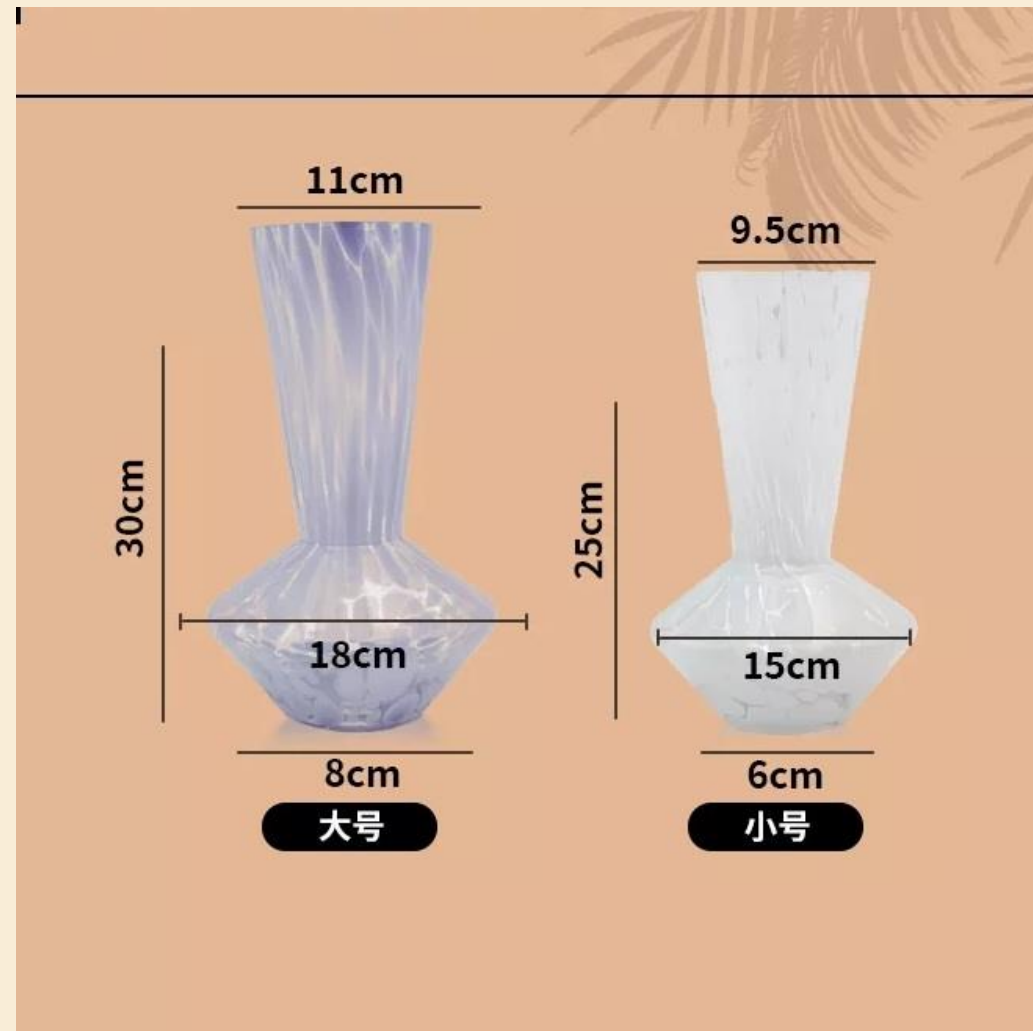

Spot Glass Vase

#CVH911

#CVH4600

#CVH4602

#CVH4603/4604

#CVH4608

#CVH4609

#CVH4611

#CVH798

#CVH4615

L:

Width: 21cm

High: 25.5cm

S:

Width: 17cm

High: 20.5cm

#CVH4617

#CVH4627

#CVH4633

#CVH4632

#CVH4629

#CVH4636

24cm

17.5cm