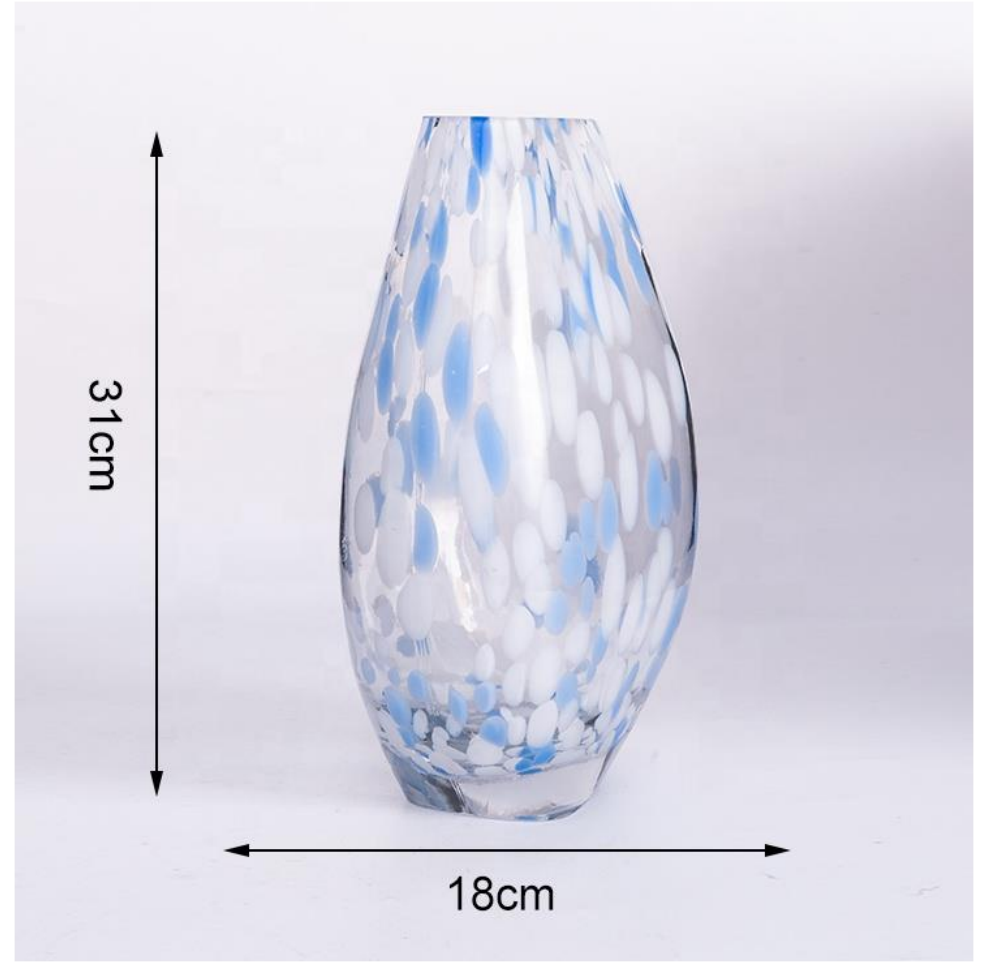

Spot Glass Vase

#CVH911

#CVH4600

#CVH4602

#CVH4603/4604

#CVH4608

#CVH4609

#CVH4611

#CVH798

#CVH4615

L:

Width: 21cm

High: 25.5cm

S:

Width: 17cm

High: 20.5cm

#CVH4617

#CVH4627

#CVH4633

#CVH4632

#CVH4629

#CVH4636

24cm

17.5cm