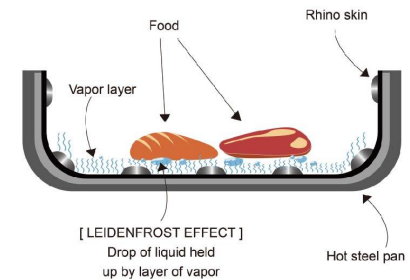

## RHINO SKIN PHYSICAL CONSTRUCTION NONSTICK

The secret for better nonstick is from the special Rhino skin structure. Known as famous Leidenfrost Effect- When the steel surface hot enough, drop of liquid help up by the layer of vapor created by hot pans, which make food detaching from the pan. Pre-seasoned, vapor held up, together with the Rhino skin pattern- its special Peak and Valley structure, your food stands on the top of the peaked design whilst the oil / fats run through the ridges. And more, the hammer pattern provides an ideal nesting place for the cooking oil to reside in, offering healthier cooking with less oil.