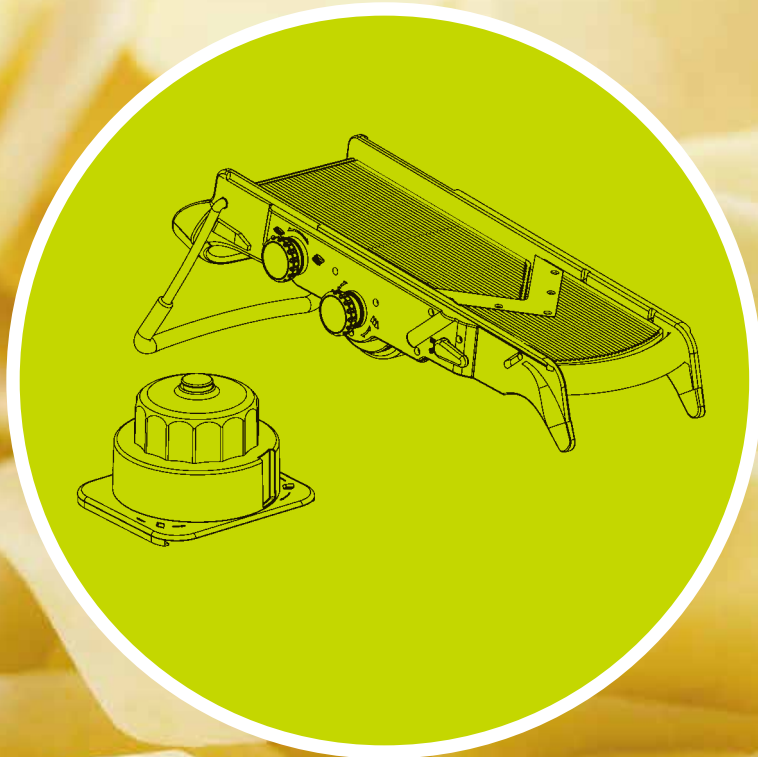

Mandoline Slicer