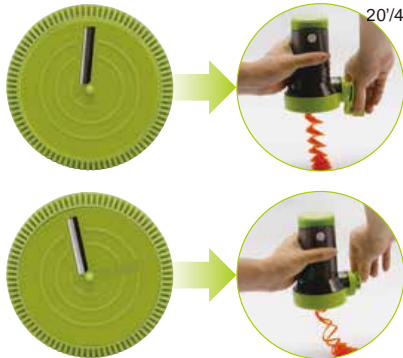

Spiralizer

ART NO.:BF881
HANDY SPIRALIZER
MEAS/QTY.:55*33*37CM /30SETS
GW/NW:11.5/10.5KGS
20/40':12480/25890SETS