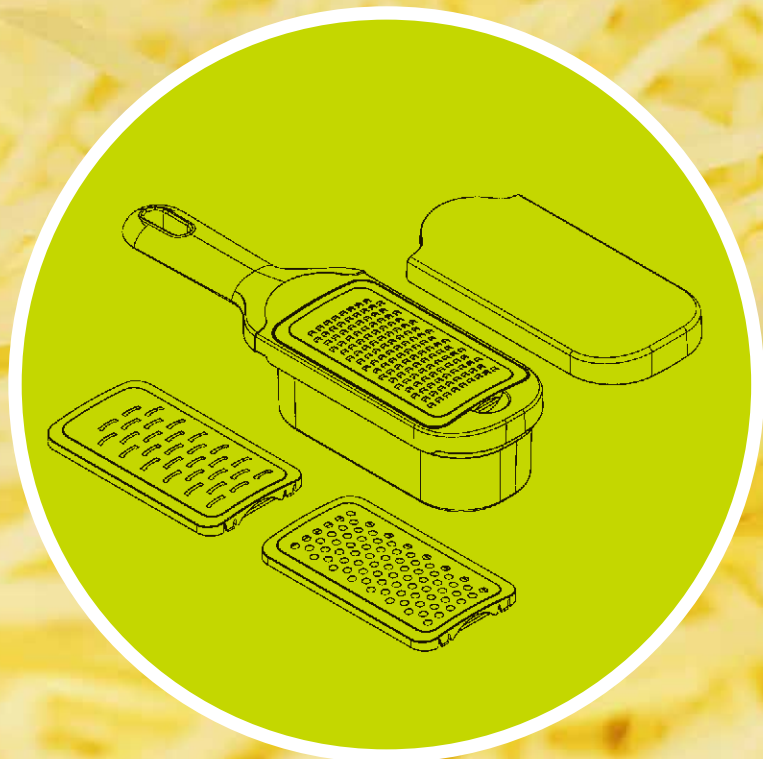

SELLERS UNION

GRATER