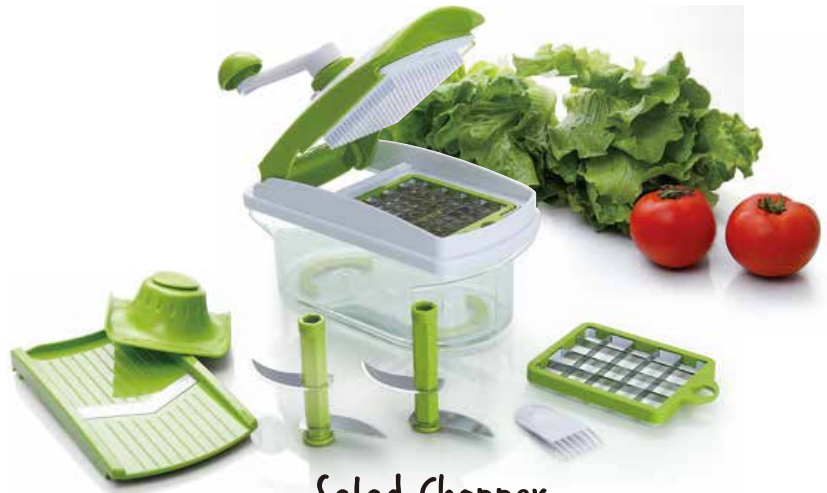

Salad Chopper

SELLERS UNION

ART NO.: BF1085-1
SALAD CHOPPER

MEAS/QTY.:61*34.5*31CM /8SETS
GW/NW:9.4/8.7KGS
20'/40':3446/7138SETS

Salad Chopper

ART NO.: BF1085
MULTI SALAD CHOPPER

MEAS/QTY.:61*38.5*31CM /8SETS
GW/NW:14.6/13.2KGS
20'/40':3068/6444SETS