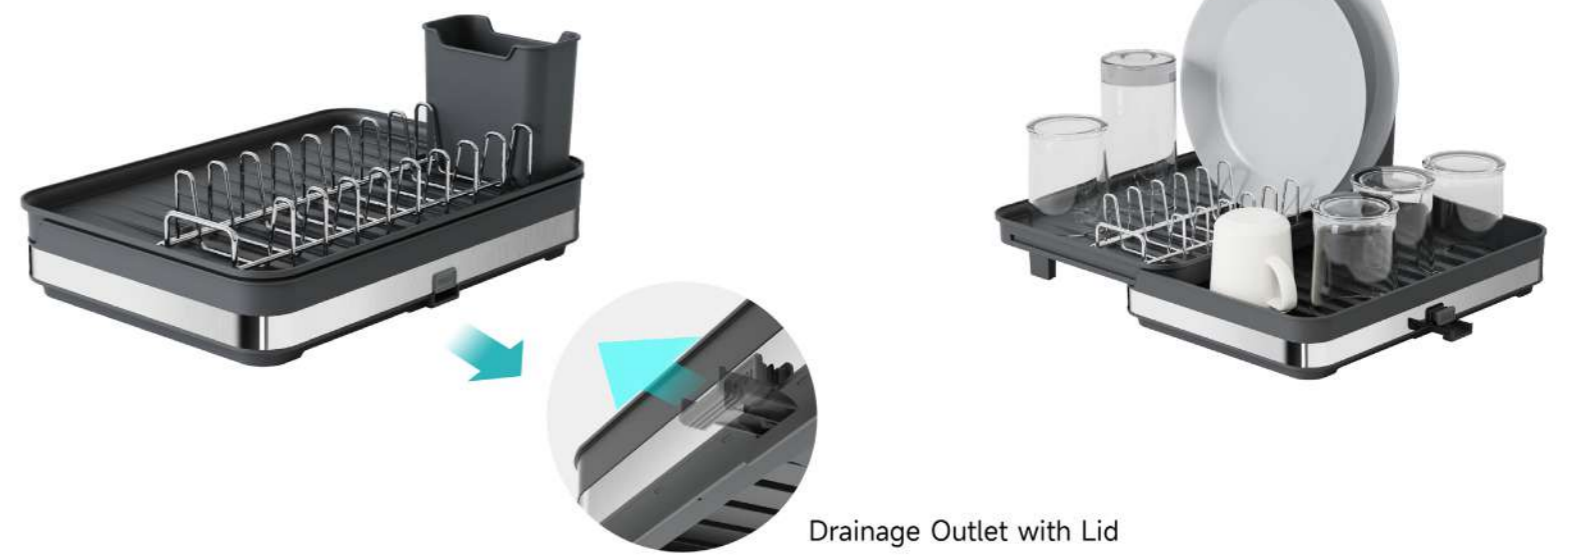

NEW
Dish Drainer

• 101278

Classical Color Scheme
Industrial Style Lines Design

• 101272

NEW

Dish Drainer

Extended Structure

Saving Packaging Costs

• 100341

Drainage Outlet with Lid

● Grey

● Black

○ White

NEW

Dish Drainer

• 105180

Stable & Sturdy

Functional & Modular

NEW
Dish Drainer

• 104240

Easy Drainage

Categorized Storage for Clearer Display of Items

Dish Drainer

NEW