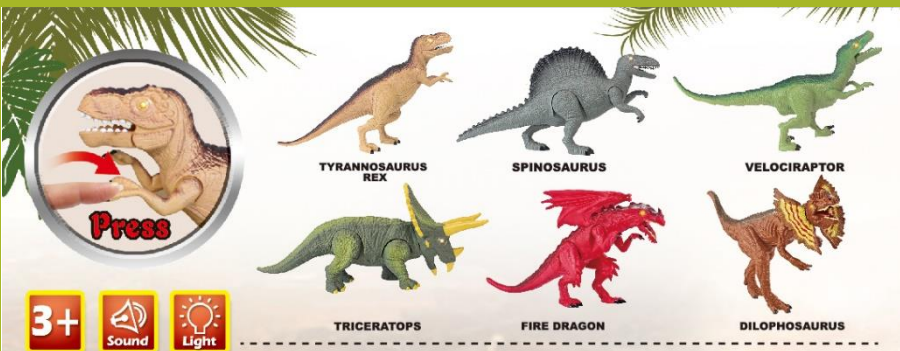

RS6171-74/96/97 (6 universal models)   RS6171A-74A   RS6179/80   RS6187/88

ITEM NO.	RS6171-74/96/97	RS6171A-74A	RS6179/80	RS6187/88
PCS/CTN	96	60	48	36
BOX SIZE(CM)	24X8.3X25	26X9X28.6	30.3X8.5X24.8	32X11.2X26.3
MEASURE(CM)	72X62X76	81X53.5X92	71X66X80	71.5X70X81.5