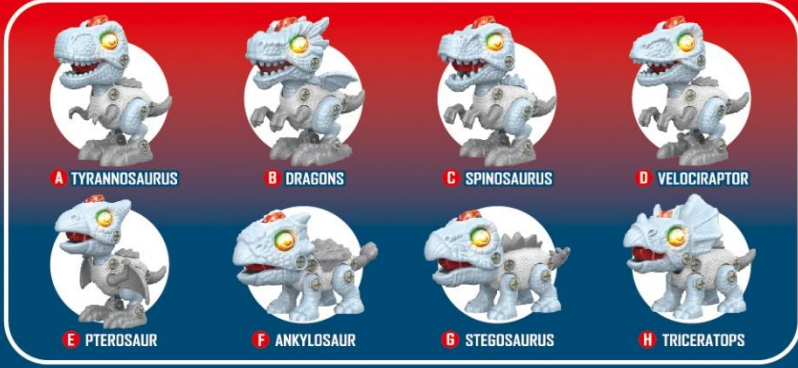

DINOSAUR PLANET

ACOUSTO-OPTIC ASSEMBLE DINOSAUR

ITEM NO.	RS017	RS018	RS018-1
PCS/CTN	72	72	144
BOX SIZE(CM)	21X9.8X15.5	19X8.5X13.8	10.7X7.3X15.3
MEASURE(CM)	91.5X44.5X68	82X41X62	65.5X45X32

ACOUSTO-OPTIC DINOSAUR

HISTORY AND DEVELOPMENT OF DINOSAURS

ITEM NO.	RS019	RS019-1
PCS/CTN	168	176
BOX SIZE(CM)	14.5X7X16	10.2X6.8X14.2
MEASURE(CM)	90X52X71	78X44X63