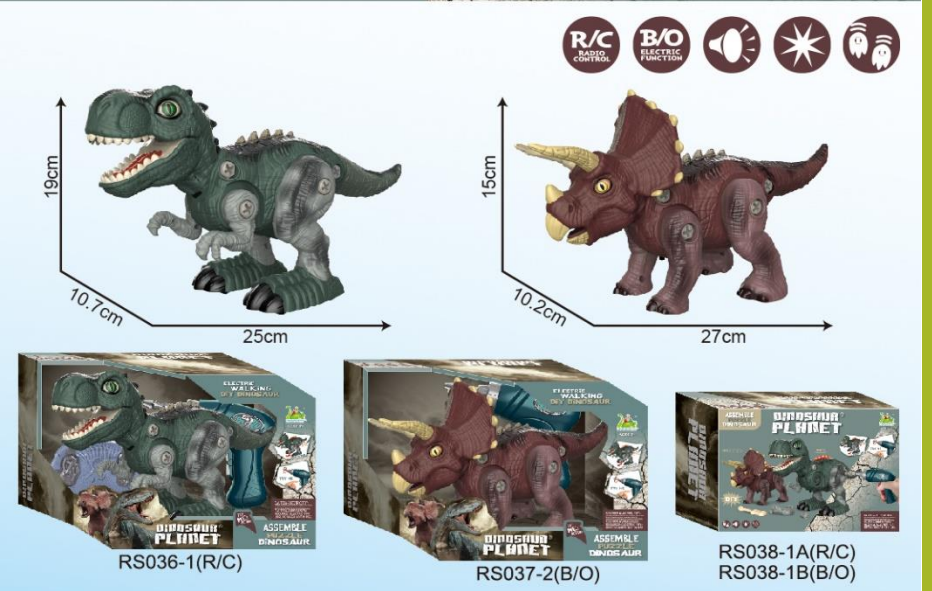

ITEM NO.	RS036-1/2	RS037-1	RS037-2	RS038-1A
PCS/CTN	36	36		48
BOX SIZE(CM)	31.8X11.8X20.5	27X11.5X20.5		18.5X15X9
MEASURE(CM)	74.5X64.5X70	76X60X65.5		57.5X39.5X67