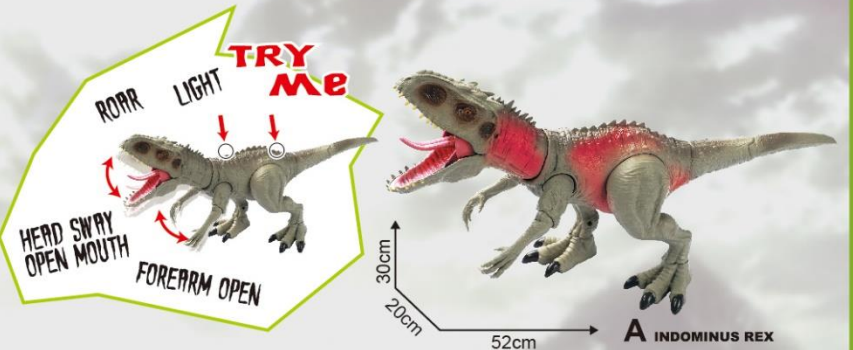

LIGHT & SOUND ACTION DINOSAUR

3+ AGES

ITEM NO.	PCS/CTN	BOX SIZE(CM)	MEASURE(CM)
RS069	24	35.8X13.5X24.8	72X54X74.5
RS069-1	24	53.7X11.7X24.2	78X76X58
RS069-2	36	37.5X11.5X19.5	78X74.5X62.5