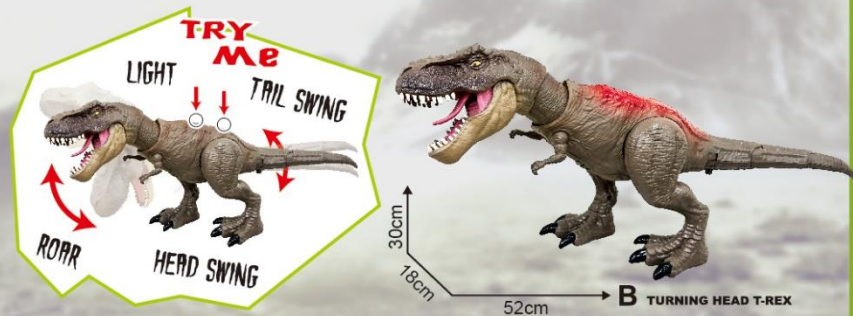

LIGHT & SOUND ACTION DINOSAUR

3+ AGES

ITEM NO.	PCS/CTN	BOX SIZE(CM)	MEASURE(CM)
RS069	24	35.8X13.5X24.8	72X54X74.5
RS069-1	24	53.7X11.7X24.2	78X76X58
RS069-2	36	37.5X11.5X19.5	78X74.5X62.5