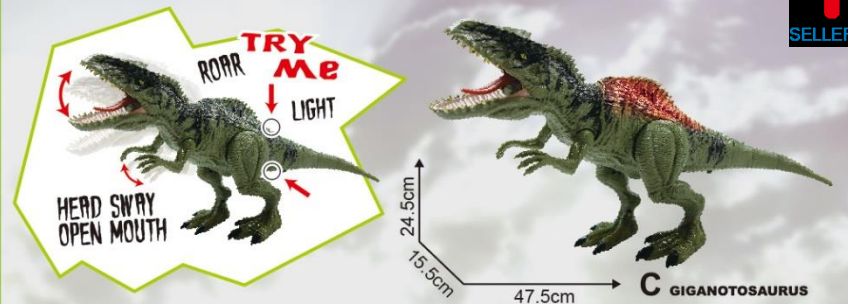

RS069

RS069-1

RS069-2

ITEM NO.	PCS/CTN	BOX SIZE(CM)	MEASURE(CM)
RS069 C	24	35.8X12X25	75.5X55.5X75.5
RS069 D	24	38X12X24.8	72X54X80
RS069-1C/D	24	49.7X11.7X24.2	78X76X54
RS069-2C	36	33.8X11X16.5	69.5X52.5X74.5
RS069-2D	36	37.6X9X16.2	78.5X59.5X52.5