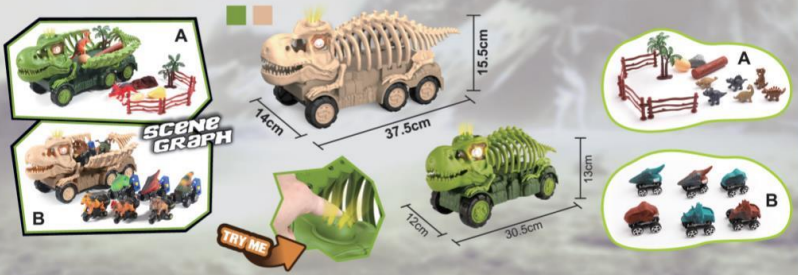

STORAGE

RS050(Sound/Light) **RS050-1**
RS050-2(Sound/Light) **RS050-3**
RS050-4
RS049 SMALL SIZE
RS049-1 SMALL SIZE

ITEM NO.	PCS/CTN	BOX SIZE(CM)	MEASURE(CM)
RS041	30	32.6X15.3X20.3	80X71.5X64.5
RS050/-1	32	33X15.5X18	69.5X66X79.5
RS050-2/-3	32	35.3X15.5X17.5	72.5X64.5X76
RS050-4	48	25.2X13.8X14	88X54X63.5
RS049	60	27X13X19.2	88.5X68.5X61
RS049-1	60	27.2X13.3X16	84.5X70X71