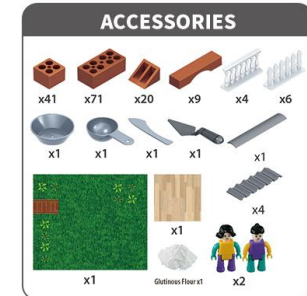

ARCHITECTT SET

240
PCS

165
PCS

ITEM NUMBER	PACKING	CARTON SIZE	QUANTITY	GROSS WEIGHT	NET WEIGHT
NWJ005	COLOR BOX	69X40X58CM	24BOXS	27KG	25KG

ITEM NUMBER	PACKING	CARTON SIZE	QUANTITY	GROSS WEIGHT	NET WEIGHT
NWJ006	COLOR BOX	81X40X73CM	36BOXS	30KG	28KG