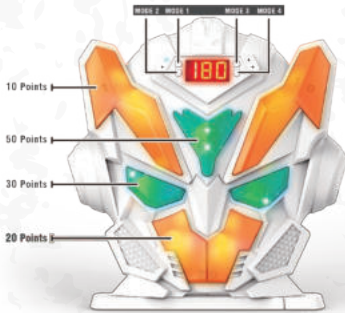

SOFT ....
Scoring target

**SHOOTING
GAME**

ITEM NO	DESCRIPTION	PACKAGING	QTY	PACKAGING SIZE(CM)	MEAS(CM)	GW/NW(KG)
9971	ELECTRIC TARGET	COLOR BOX	36	26.8X25.5X7.6	72.5X30X110	23/20