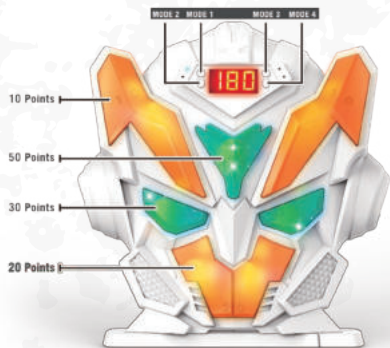

GAME FireStarter

ITEM NO	DESCRIPTION	PACKAGING	QTY	PACKAGING SIZE(CM)	MEAS(CM)	GW/NW(KG)
9972	ELECTRIC TARGET	COLOR BOX	24	38X26.5X7.6	96.5X29.5X83	22.5/19.5