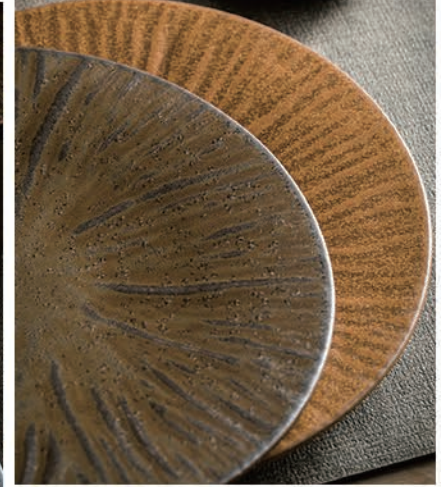

PORCELAIN

10" Pasta
Size: 25.5*H9 cm
Ref: YA1122Y-3
Ref: YA1122B-3

9.5" Bowl
Size: 24.5*H5.5 cm
Ref: YA1123Y
Ref: YA1123B

8*9.5*10.25*11" Round Plate
Size: 20.3*H1.8 cm
Ref: YA1124Y/B-1
Size: 24*H1.9 cm
Ref: YA1124Y/B-2
Size: 26*H2 cm
Ref: YA1124Y/B-3
Size: 27.7*H2 cm
Ref: YA1124Y/B-4

10*12*14" Oval Plate
Size: 25.5*15.5*H1.8 cm
Ref: YA1125Y/B-1
Size: 31.5*16*H2 cm
Ref: YA1125Y/B-2
Size: 36.5*20.5*H2 cm
Ref: YA1125Y/B-3

MOJITO REACTIVE GLAZE

Yummy Porcelain's undefined beauty is crafted through natural effects and spontaneous reactions which occur in the kiln. Two different unique glaze formula, combined with high temperature firing, results in no two pieces looking exactly alike and colour intensity variations from piece to piece, creating a truly distinctive look.