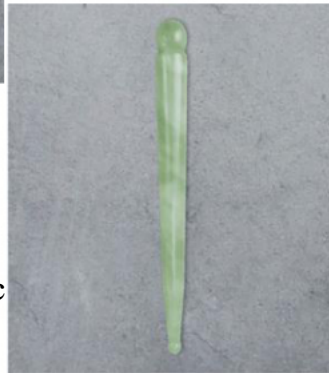

Jade Comb

Horn-Shaped Jade Comb

Material: Xiuyu jade

Dimensions: 92*55*5mm

Weight: 53g

Five-Fingered Jade Comb

Material: Xiuyu jade

Dimensions: 96*55*5mm

Weight: 54g

Long-Handled Jade Comb

Material: Xiuyu jade

Size: 137*37*5mm

Weight: 44g

Product Name: Xiuyu Muscle Stripping Stick
Material: Xiuyu jade
Size: 128*26*5mm
Weight: 39g

Product Name: Xiuyu Face
Material: Xiuyu jade
Dimensions: 120*30*5mm
Weight: 33g |

Product Name: Xiuyu Acupressure Pen
Material: Xiuyu jade
Size: 119*10*4mm
Weight: 33g

Product Name: Plum Blossom Jade
Material: Xiuyu jade

Product Name: Plum Blossom Jade
Comb
Material: Xiuyu jade
Dimensions: 97*42*5mm
Weight: 32g

Product Name: Xiuyu Large Round Comb
Material: Xiuyu jade
Size: 134*51*5mm
Weight: 29g

Apple accessories, necklaces, energy stones, luck stones, and aromatherapy products

Professional S

es Quality Firs

oactive and Inn