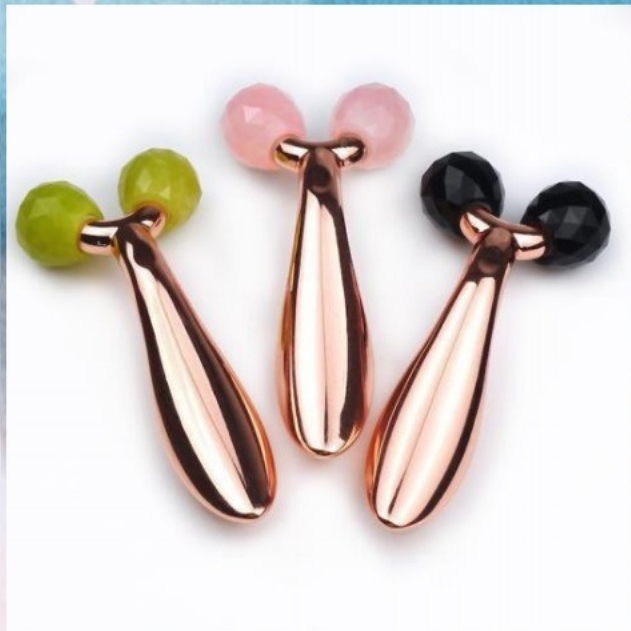

protein roller

Metal Roller

Mini Eye Massage Stick

We Offer 100+ Styles for Custom Orders With Logo Engraving.

Double Head Roller

Metal Single-Head Roller (pumpkin Style/ice Ball)

More Styles

180g

157g

93g

Product Name: Metal 3D Roller

Material: Metal

Size: 142*63mm

Weight:---

Product Name: Jade Bead 3D Roller

Materials: Jade, metal

Size: 110*50mm

weight : ---

3D log roller (edge/sphere)

Buckeye Eye/Face Massager

Product Parameter

Product Name: Crystal Heart-Shaped Gua Sha Board

Material: Natural Jade

Dimensions: 8.0*5.2*0.6 cm

Weight: 46g

Indications: Suitable for Acupoint Massage and Meridian Dredging on the Face, Eyes, Neck, Back, Waist, and Legs.

More Styles

More Styles

Professional S

ces Quality Firs

oactive and Inn

ve Leadership