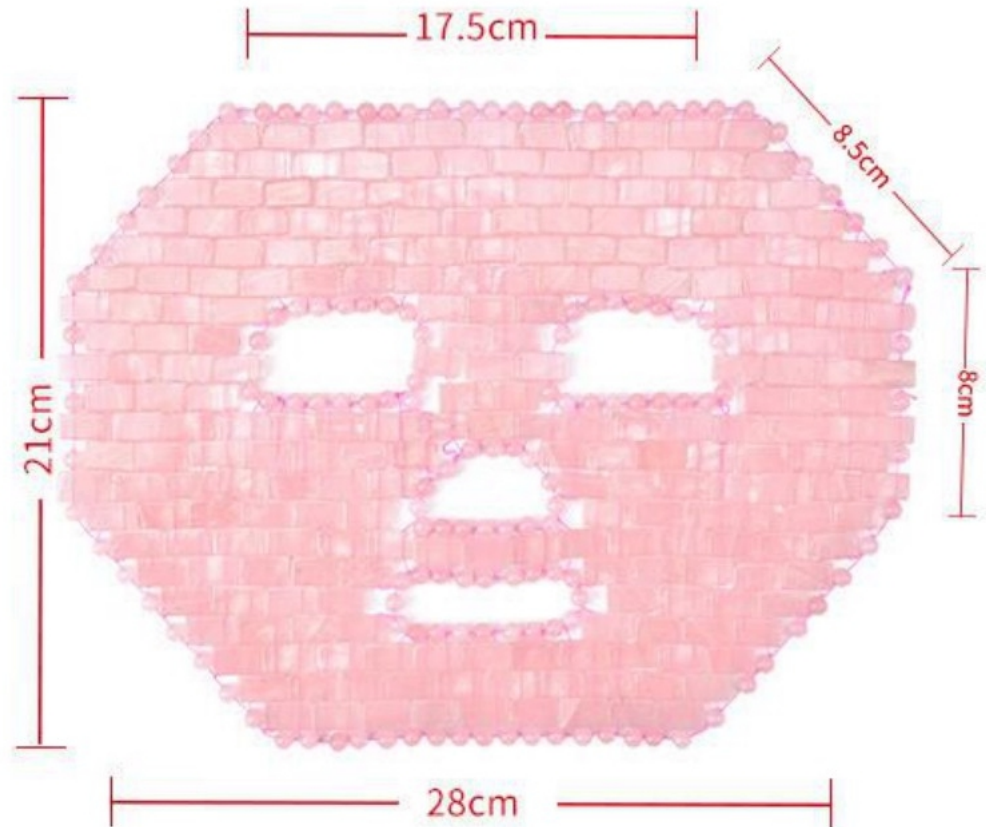

157g

93g

Product Name: Metal 3D Roller

Material: Metal

Size: 142*63mm

Weight:---

Product Name: Jade Bead 3D Roller

Materials: Jade, metal

Size: 110*50mm

weight : ---

3D log roller (edge/sphere)

Buckeye Eye/Face Massager

Product Parameter

Product Name: Crystal Heart-Shaped Gua Sha Board

Material: Natural Jade

Dimensions: 8.0*5.2*0.6 cm

PART 05

Eye / Face Curtain Comb Set

Other

Product Name: Lianyu Eyelid

Material: Chrysotile

Size: 210*85mm

Weight: 250g

Product Name: White Jade Eyelid

材料: 白玉

尺寸: 210*85mm

重量: 250g

Product Name: Crystal Crystal Curtain
Material: Powder crystal
Dimensions: 21*28*8*8.5 Cm
Weight: 380 Grams

Product Name: Gouyu Face Curtain

Material: Chrysotile

Dimensions: 21*28*8*8.5 cm