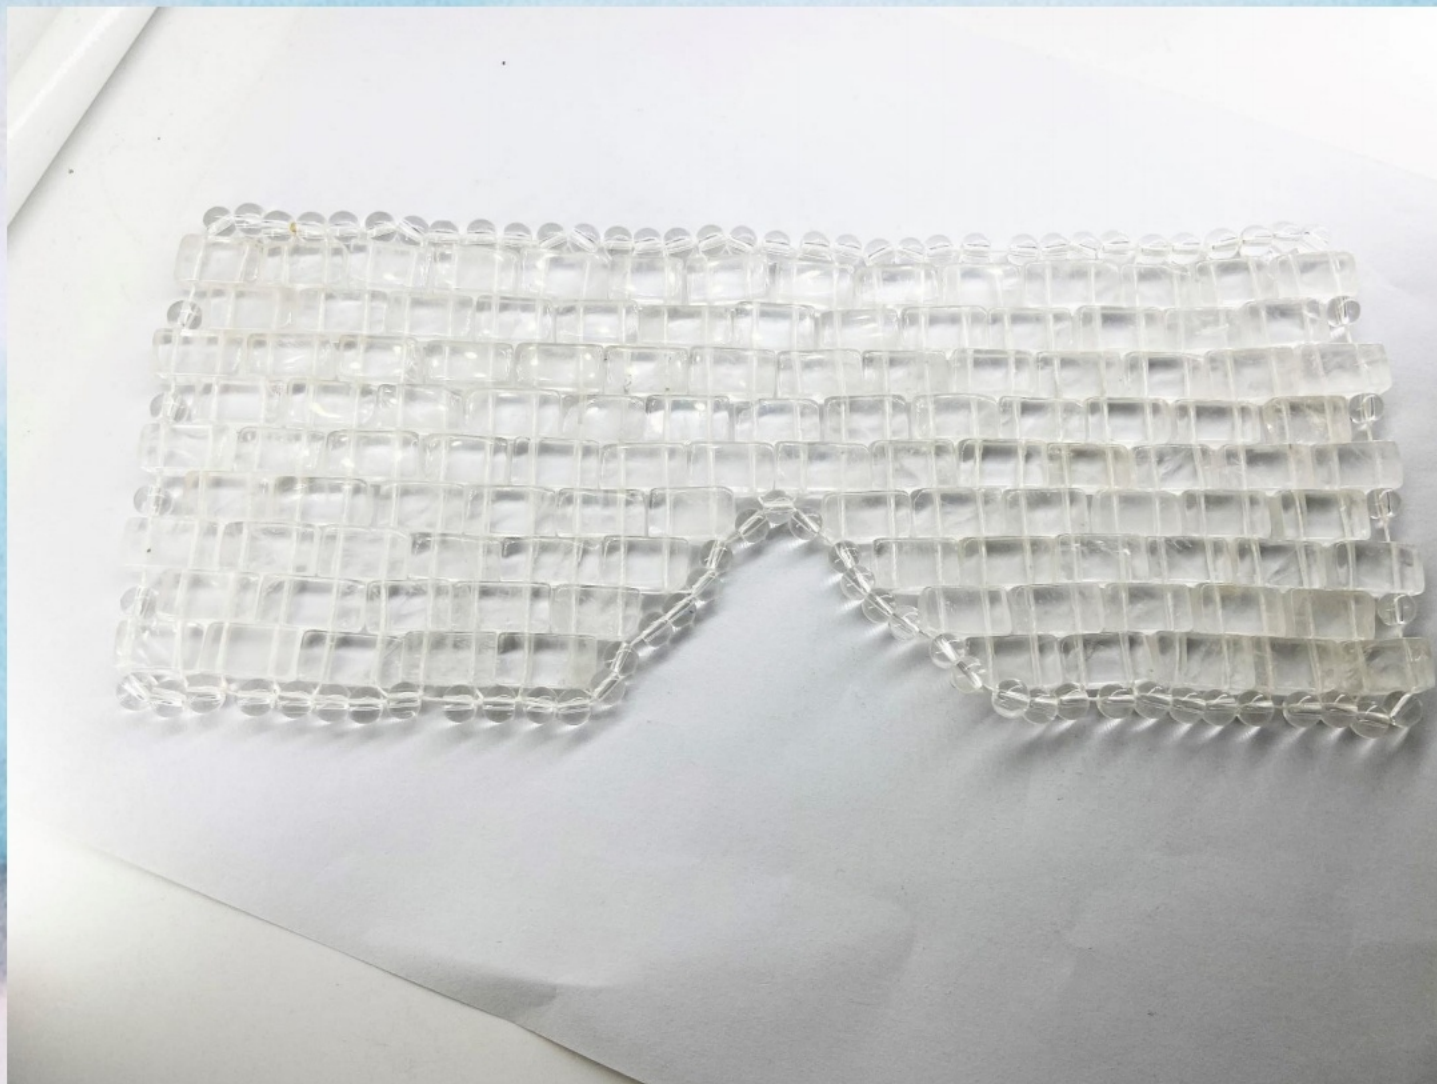

Size: 110*50mm

weight : ---

3D log roller (edge/sphere)

Buckeye Eye/Face Massager

Product Parameter

Product Name: Crystal Heart-Shaped Gua Sha Board

Material: Natural Jade

Dimensions: 8.0*5.2*0.6 cm

Weight: 46g

Indications: Suitable for Acupoint Massage and Meridian Dredging on the Face, Eyes, Neck, Back, Waist, and Legs.

More Styles

More Styles

Professional S

ces Quality Firs

oactive and Inn

ve Leadership

PART 05

Eye / Face Curtain Comb Set

Other

Product Name: Lianyu Eyelid

Material: Chrysotile

Size: 210*85mm

Weight: 250g

Product Name: White Jade Eyelid

材料: 白玉

尺寸: 210*85mm

重量: 250g

Product Name: Crystal Crystal Curtain
Material: Powder crystal
Dimensions: 21*28*8*8.5 Cm
Weight: 380 Grams

Product Name: Gouyu Face Curtain

Material: Chrysotile

Dimensions: 21*28*8*8.5 cm