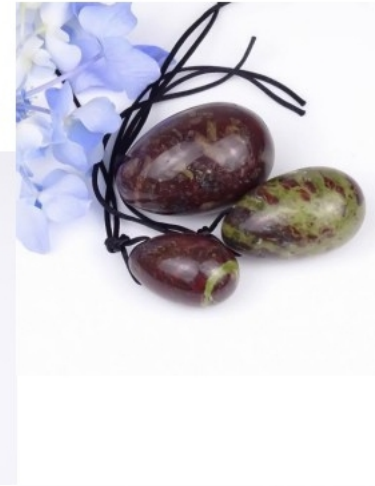

Product Name: Dragon Blood Yin Protection Egg

Material: Dragon's Blood

Size: 30*45mm

25*40mm

20*30mm

Weight: 56
8g
35
8g
17g