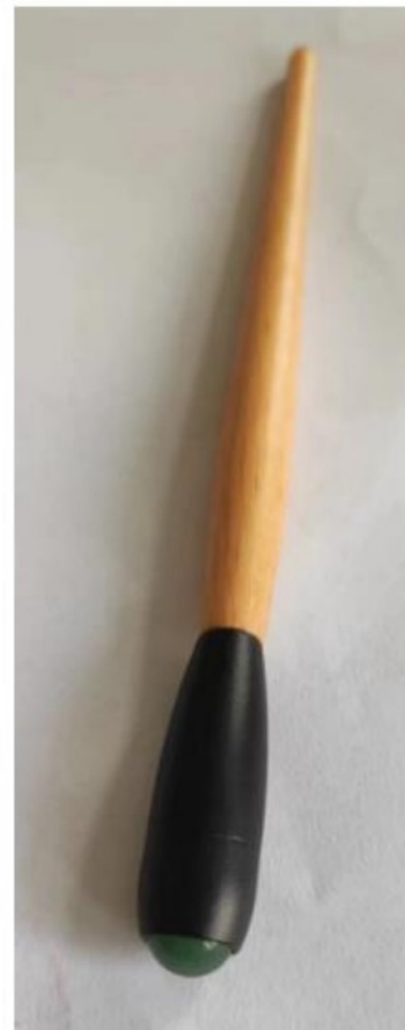

protein roller

Metal Roller

Mini Eye Massage Stick

We Offer 100+ Styles for Custom Orders With Logo Engraving.

Double Head Roller

Metal Single-Head Roller (pumpkin Style/ice Ball)

More Styles

180g

157g

93g

Product Name: Metal 3D Roller

Material: Metal

Size: 142*63mm

Weight:---

Product Name: Jade Bead 3D Roller

Materials: Jade, metal

Size: 110*50mm

weight : ---

3D log roller (edge/sphere)

Buckeye Eye/Face Massager

Product Parameter

Product Name: Crystal Heart-Shaped Gua Sha Board

Material: Natural Jade

Dimensions: 8.0*5.2*0.6 cm

Weight: 46g

Indications: Suitable for Acupoint Massage and Meridian Dredging on the Face, Eyes, Neck, Back, Waist, and Legs.

More Styles

More Styles

Professional S

ces Quality Firs

oactive and Inn

ve Leadership