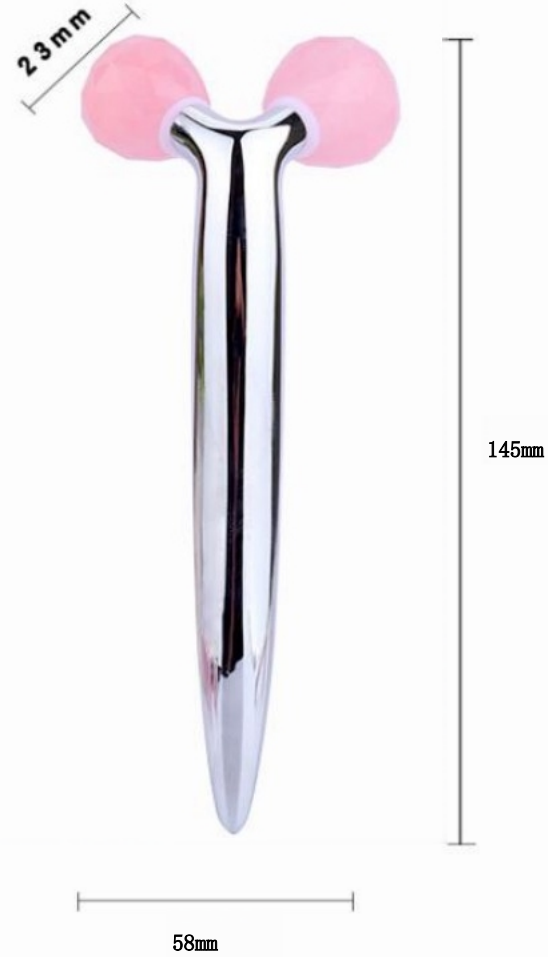

protein roller

Metal Roller

Mini Eye Massage Stick

We Offer 100+ Styles for Custom Orders With Logo Engraving.

Double Head Roller

Metal Single-Head Roller (pumpkin Style/ice Ball)

More Styles

180g

157g

93g

Product Name: Metal 3D Roller

Material: Metal

Size: 142*63mm

Weight:---

Product Name: Jade Bead 3D Roller

Materials: Jade, metal

Size: 110*50mm

weight : ---

3D log roller (edge/sphere)

Buckeye Eye/Face Massager

Product Parameter

Product Name: Crystal Heart-Shaped Gua Sha Board

Material: Natural Jade

Dimensions: 8.0*5.2*0.6 cm

材料: 白玉

尺寸: 210*85mm

重量: 250g

Product Name: Crystal Crystal Curtain
Material: Powder crystal
Dimensions: 21*28*8*8.5 Cm
Weight: 380 Grams

Product Name: Gouyu Face Curtain

Material: Chrysotile

Dimensions: 21*28*8*8.5 cm