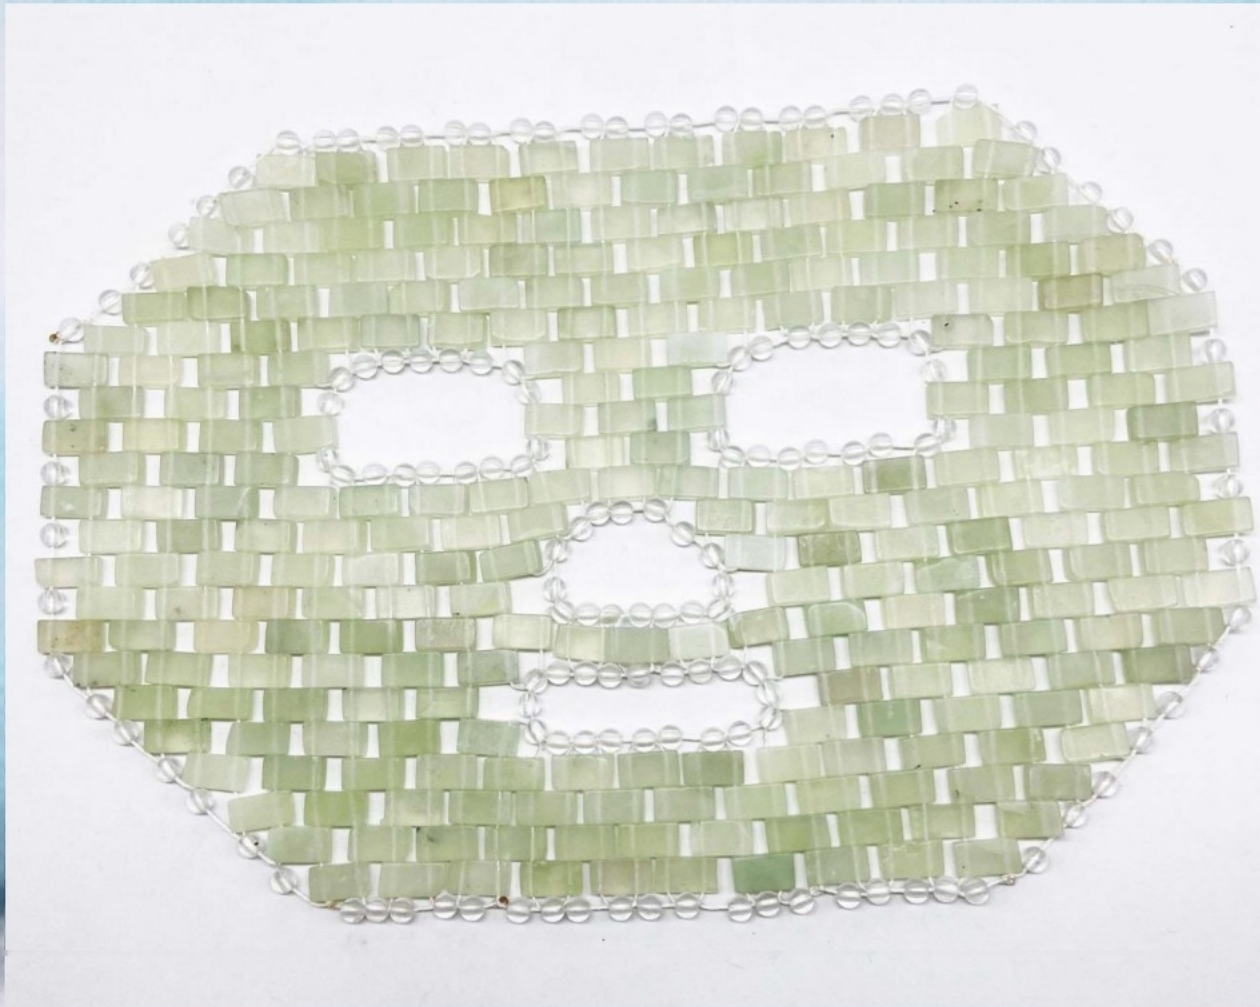

Product Name: Gouyu Face Curtain

Material: Chrysotile

Dimensions: 21*28*8*8.5 cm

Weight: 340 grams