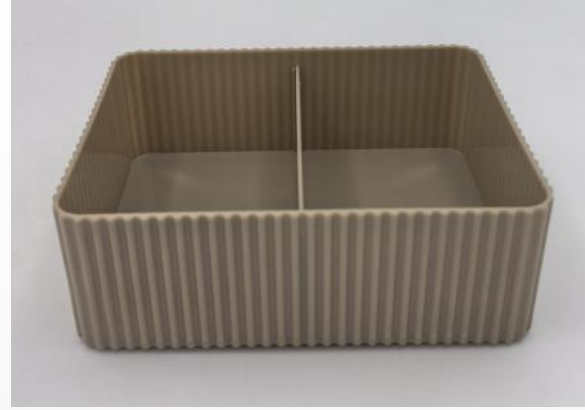

ITEM NO. : HD2T
Material: PS
WEIGHT:95+-10G
SIZE : 15.5*11.5*5.5CM
PACK:32*24*35/24PCS