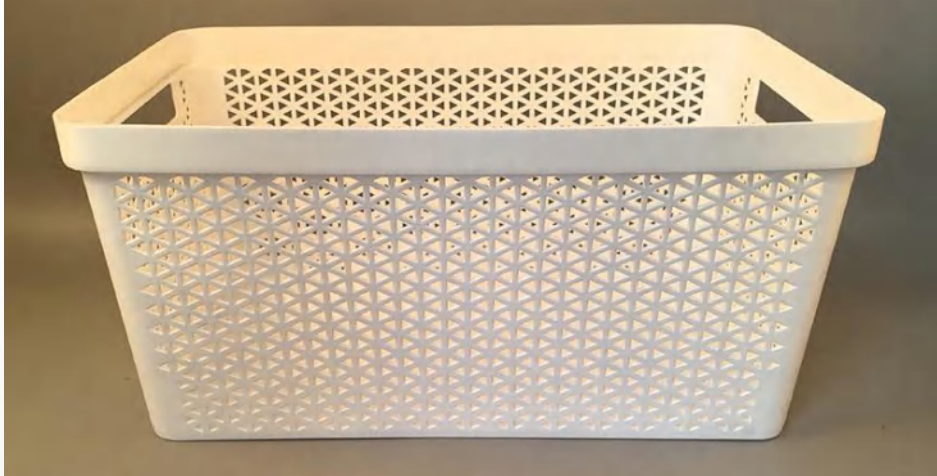

Laundry basket

ITEM NO. : L40
40L laundry basket
WEIGHT:900+-30G
SIZE : 55*33.5*26CM
PACK:56*34.5*68/12PCS