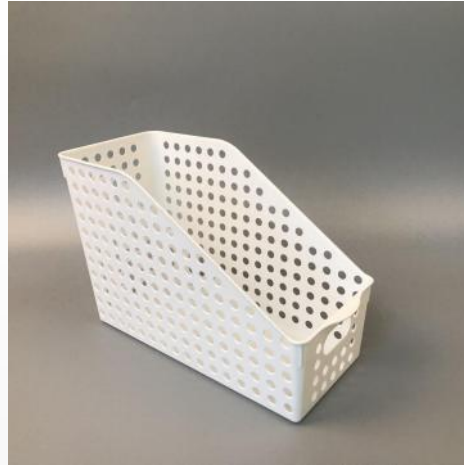

ITEM NO. : Z5L (with lid)
WEIGHT:560+-30G
SIZE : 37.5*26.5*15 CM
PACK:39*27*68/12PCS

ITEM NO. : Z7L (with lid)
WEIGHT:630+-30G
SIZE : 37.5*26.5*23CM
PACK:39*27*76/12PCS

U series and various baskets

ITEM NO. : U2
WEIGHT:220+-20G
SIZE : 24.5*17*10.5CM
PACK:35*25*37.5/24PCS

ITEM NO. : A12
WEIGHT:136+-10G
SIZE : 28*13*18CM
PACK:28.5*26.5*44/24PCS

ITEM NO. : A1
WEIGHT:95+-10G
SIZE : 29.5*13.5*8.5CM
PACK:30.5*28*39/48PCS

ITEM NO. : V22
WEIGHT:130+-10G
SIZE : 29*25*18CM
PACK:30*26.5*68/24PCS