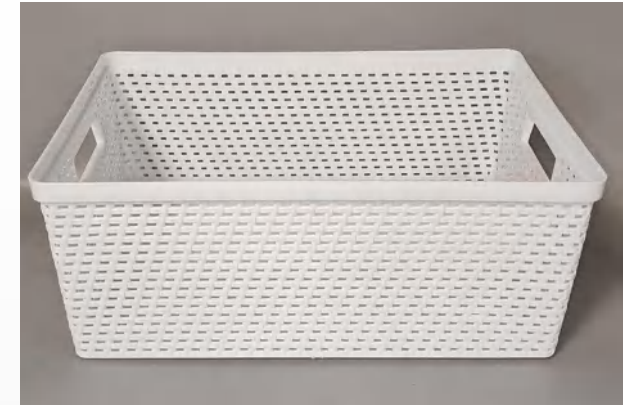

ITEM NO. : F7
WEIGHT:580+-30g
SIZE : 39*28*18CM
PACK: 39.5*28.5*61/12PCS

ITEM NO. : F9
WEIGHT:600+-30g
SIZE : 31.3*31.3*31CM
PACK: 31.5*31.5*76/12PCS

Z series bakset

ITEM NO. : Z3
WEIGHT:190+-20G
SIZE : 26*17.5*11CM
PACK:37*27*56/24PCS

ITEM NO. : Z5
WEIGHT:370+-20G
SIZE : 37*25.5*14.8 CM
PACK:38*26.5*54/12PCS

ITEM NO. : Z7
WEIGHT:480+-20G
SIZE : 37*25.5*22.5CM
PACK:38*26.5*62/12PCS

ITEM NO. : Z3L (with lid)
WEIGHT:260+-20G
SIZE : 26.5*18*11CM
PACK:39*28*66/24PCS