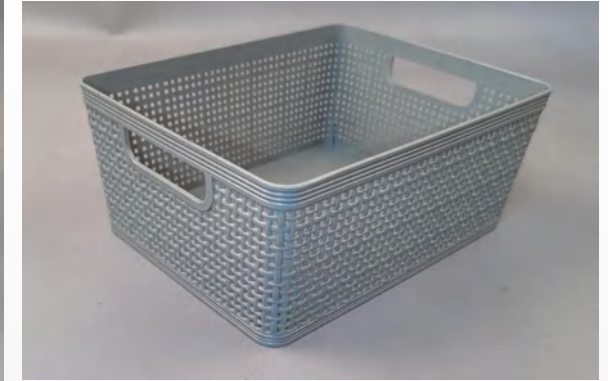

ITEM NO. : V8L
WEIGHT:770+-30g
SIZE : 36.5*25.5*23.7CM
PACK: 36.5*26*85/12PCS

V series basket with bamboo lid

SELLERS UNION

ITEM NO. : V2LBM
WEIGHT:380+-30g
SIZE : 24.5*17.5*8CM
PACK: 36*25*61.5/24PCS

ITEM NO. : V4LBM
WEIGHT:470+-30g
SIZE : 24.5*17.5*15.5CM
PACK: 36*26*73.5/24PCS

ITEM NO. : V6LBM
WEIGHT:930+-50g
SIZE : 36*26*16CM
PACK: 37*27*72/12PCS

ITEM NO. : V8LBM
WEIGHT:1080+-50g
SIZE : 36*26*24CM
PACK: 37*27*80/12PCS

S series baskets

ITEM NO. : S1
WEIGHT: 85+-15g
SIZE : 19*13.5*6CM
PACK: 40.5*20*39.5/48PCS

ITEM NO. : S3
WEIGHT: 175+-15g
SIZE : 24*18*10CM
PACK:37*25*38/24PCS

ITEM NO. : S5
WEIGHT: 375+-20g
SIZE : 34.5*28.5*12.5CM
PACK: 35.5*29.5*46/12PCS

ITEM NO. : S7
WEIGHT: 490+-30g
SIZE : 34.5*28.5*22CM
PACK: 35.5*29.5*56/12PCS