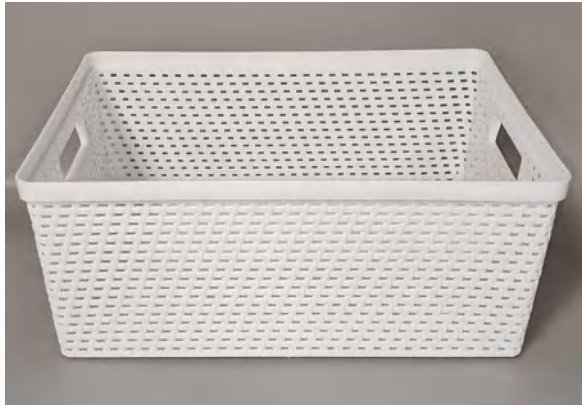

Z series bakset

ITEM NO. : Z3
WEIGHT:190+-20G
SIZE : 26*17.5*11CM
PACK:37*27*56/24PCS