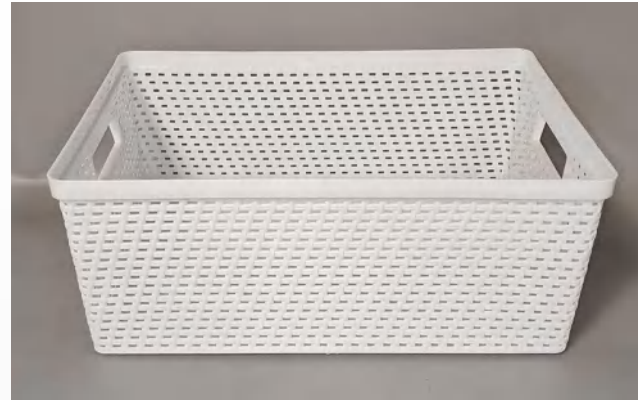

ITEM NO. : F7
WEIGHT:580+-30g
SIZE : 39*28*18CM
PACK: 39.5*28.5*61/12PCS

ITEM NO. : F9
WEIGHT:600+-30g
SIZE : 31.3*31.3*31CM
PACK: 31.5*31.5*76/12PCS

Z series bakset

ITEM NO. : Z3
WEIGHT:190+-20G
SIZE : 26*17.5*11CM
PACK:37*27*56/24PCS

ITEM NO. : Z5
WEIGHT:370+-20G
SIZE : 37*25.5*14.8 CM
PACK:38*26.5*54/12PCS

ITEM NO. : Z7
WEIGHT:480+-20G
SIZE : 37*25.5*22.5CM
PACK:38*26.5*62/12PCS

ITEM NO. : Z3L (with lid)
WEIGHT:260+-20G
SIZE : 26.5*18*11CM
PACK:39*28*66/24PCS