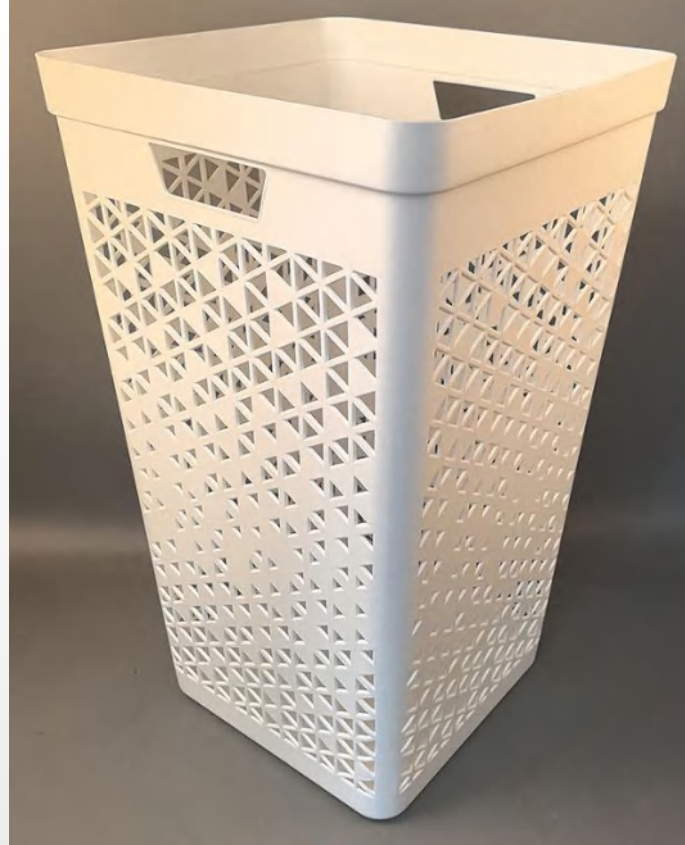

ITEM NO. : L9
45L laundry basket
WEIGHT:880+-40G
SIZE : 61*40.5*27.5CM
PACK:62*42*62/12PCS

ITEM NO. : L7
WEIGHT:625+-25G
SIZE : D43.5*64.5CM
PACK:45*45*75/
12PCS/BAG

Laundry basket

ITEM NO. : L40
40L laundry basket
WEIGHT:900+-30G
SIZE : 55*33.5*26CM
PACK:56*34.5*68/12PCS

ITEM NO. : L60
60L laundry basket
WEIGHT:1230+-30G
SIZE : 35*35*60CM
PACK:36.5*36.5*98/10PCS

ITEM NO. : L60LBM
60L laundry basket +bamboo lid
WEIGHT:1800+-50G
SIZE : 35*35*60CM
PACK:36.5*36.5*88/6SETS

box and cutting board