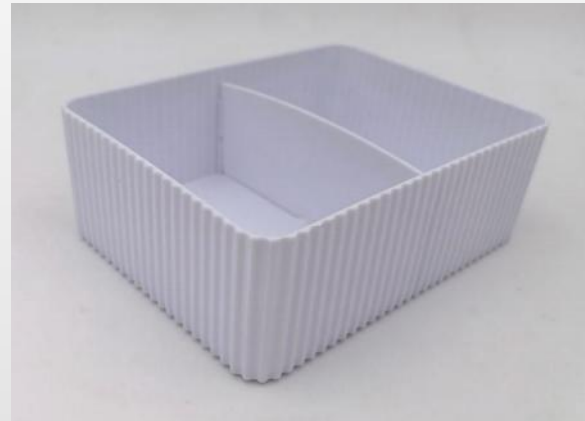

ITEM NO. : HD2 0.77L
Material: PS
WEIGHT:85+-10G
SIZE : 15.5*11.5*5.5CM
PACK:32*24*35/24PCS

ITEM NO. : HD2T
Material: PS
WEIGHT:95+-10G
SIZE : 15.5*11.5*5.5CM
PACK:32*24*35/24PCS

ITEM NO. : CB100 PP cutting board.
WEIGHT:390G+-10
SIZE : 28.5*19.5* 0.95cm
PACK:34*30*21cm/36pcs

ITEM NO. : HD2PP 0.77L
Material: PP
WEIGHT:85+-10G
SIZE : 15.5*11.5*5.5CM
PACK:32*24*35/24PCS

ITEM NO. : HD2PPT
Material: PP
WEIGHT:95+-10G
SIZE : 15.5*11.5*5.5CM
PACK:32*24*35/24PCS

ITEM NO. : CB112 PP cutting board. small and big cutting board set.
WEIGHT:465G+-20G (390g+75g)
SIZE : 28.5*19.5* 0.95cm + 17.5*12*0.5cm
PACK:34*30*35cm/24PCS