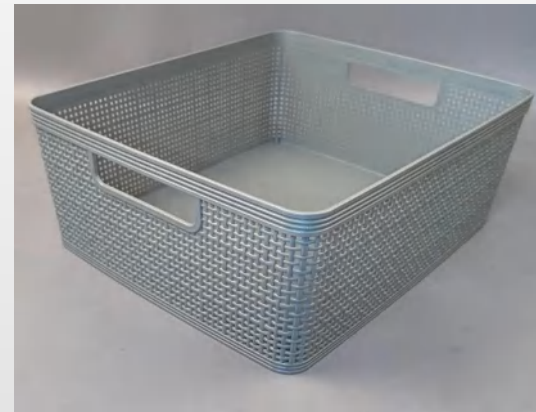

ITEM NO. : V8L
WEIGHT:770+-30g
SIZE : 36.5*25.5*23.7CM
PACK: 36.5*26*85/12PCS

V series basket with bamboo lid

SELLERS UNION

ITEM NO. : V2LBM
WEIGHT:380+-30g
SIZE : 24.5*17.5*8CM
PACK: 36*25*61.5/24PCS

ITEM NO. : V4LBM
WEIGHT:470+-30g
SIZE : 24.5*17.5*15.5CM
PACK: 36*26*73.5/24PCS

ITEM NO. : V6LBM
WEIGHT:930+-50g
SIZE : 36*26*16CM
PACK: 37*27*72/12PCS

ITEM NO. : V8LBM
WEIGHT:1080+-50g
SIZE : 36*26*24CM
PACK: 37*27*80/12PCS

S series baskets

ITEM NO. : S1
WEIGHT: 85+-15g
SIZE : 19*13.5*6CM
PACK: 40.5*20*39.5/48PCS

ITEM NO. : S3
WEIGHT: 175+-15g
SIZE : 24*18*10CM
PACK:37*25*38/24PCS

ITEM NO. : S5
WEIGHT: 375+-20g
SIZE : 34.5*28.5*12.5CM
PACK: 35.5*29.5*46/12PCS

ITEM NO. : S7
WEIGHT: 490+-30g
SIZE : 34.5*28.5*22CM
PACK: 35.5*29.5*56/12PCS