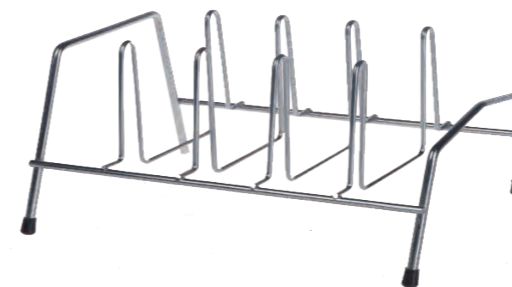

FRYING PAN RACK & DISH RACK