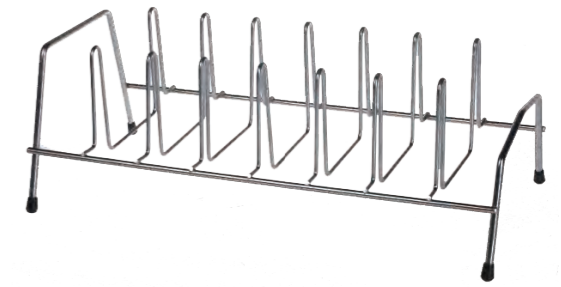

FRYING PAN RACK & DISH RACK